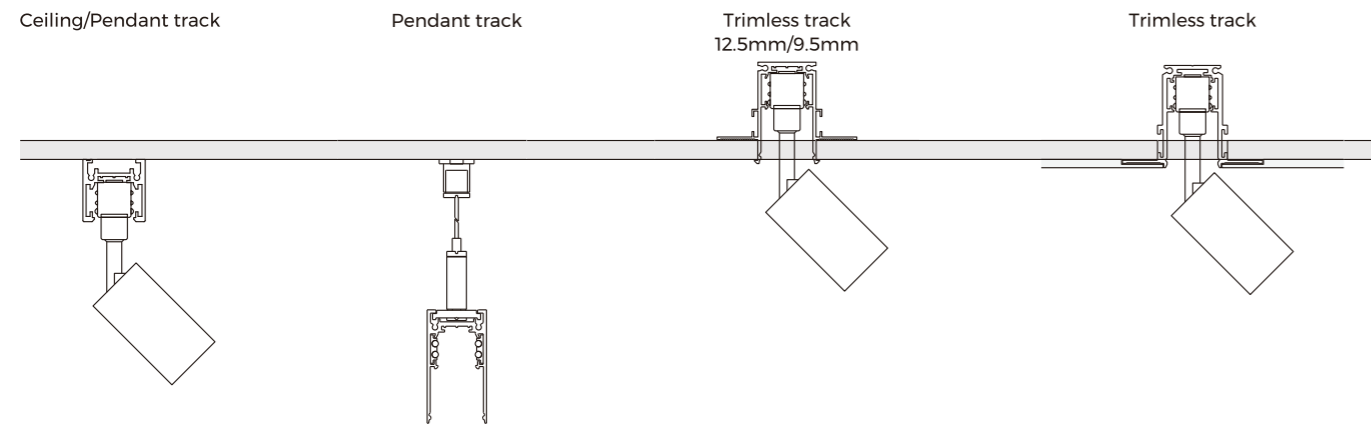

System overview

Straight track