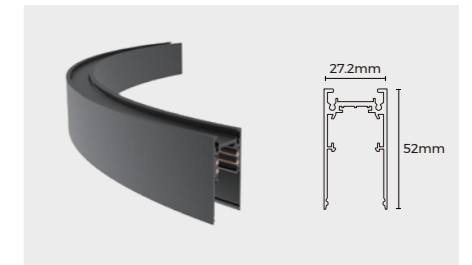

TLS-MH212A90

Installation: Ceiling / Pendant
Material: AL6063-T5
Coating: Black
Rated current: 7.5A

Operating Voltage	Maximum power
24V	180W
48V	360W

Size: 27.2×52×Φ1200mm, 90°

Trimless track (9.5mm gypsum board)