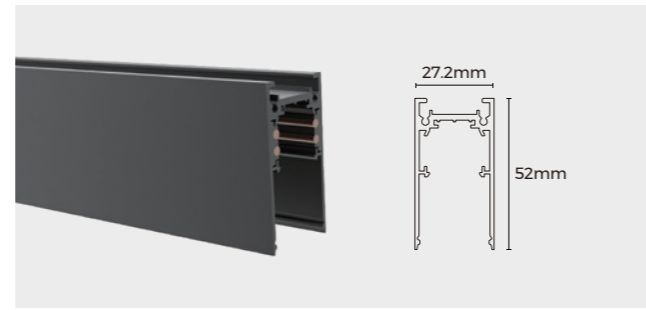

## Straight Track

Ceiling / Pendant track

**TLS-MS2X0** (x:1/2/3 M)

Installation: Ceiling / Pendant  
Material: AL6063-T5  
Coating: Black  
Size: 27.3×27.3×1000/2000/3000mm

Rated current: 12A

Operating Voltage	Maximum power
24V	300W
48V	580W