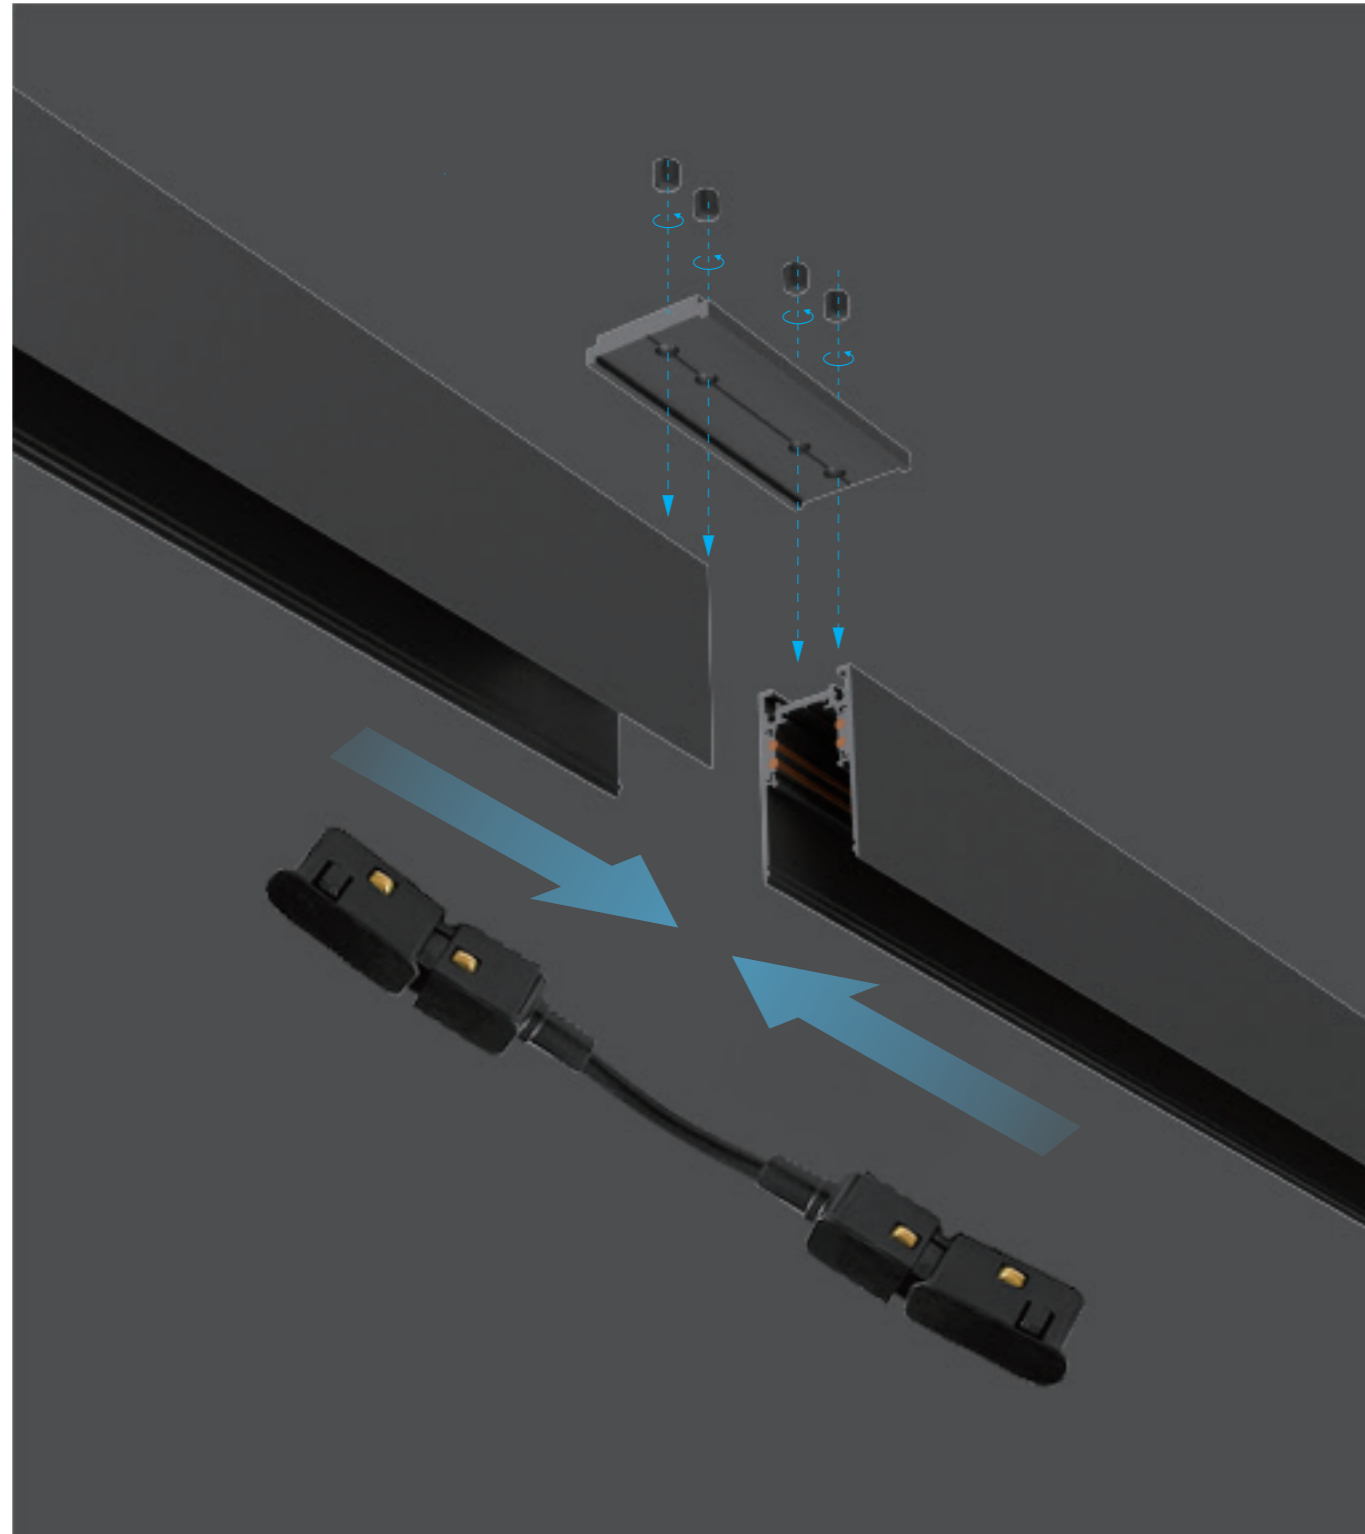

Track splicing

Easy splicing

Very convenient and efficient in track splicing