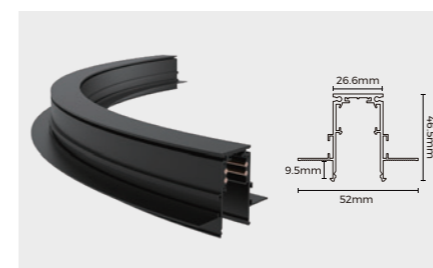

TLS-MR208A90(A)

Installation: Trimless recessed
Material: AL6063-T5
Coating: Black
Rated current: 7.5A

Operating Voltage	Maximum power
24V	180W
48V	360W

Size: 52×46.5×Φ800mm, 90°