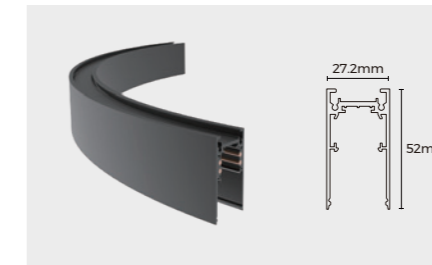

## Curve track

Ceiling / Pendant track

**TLS-MH208A90**

Installation: Ceiling / Pendant  
Material: AL6063-T5  
Coating: Black  
Rated current: 7.5A

Operating Voltage	Maximum power
24V	180W
48V	360W

Size: 27.2×52×Φ800mm, 90°