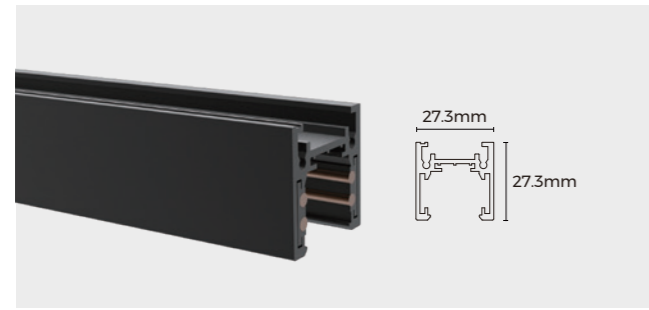

Systematic lighting, Effortless assembly

Straight Track

Ceiling / Pendant track

TLS-MS2X0 (x:1/2/3 M)

Installation: Ceiling / Pendant
Material: AL6063-T5
Coating: Black
Size: 27.3×27.3×1000/2000/3000mm

Rated current: 12A

Operating Voltage	Maximum power
24V	300W
48V	580W