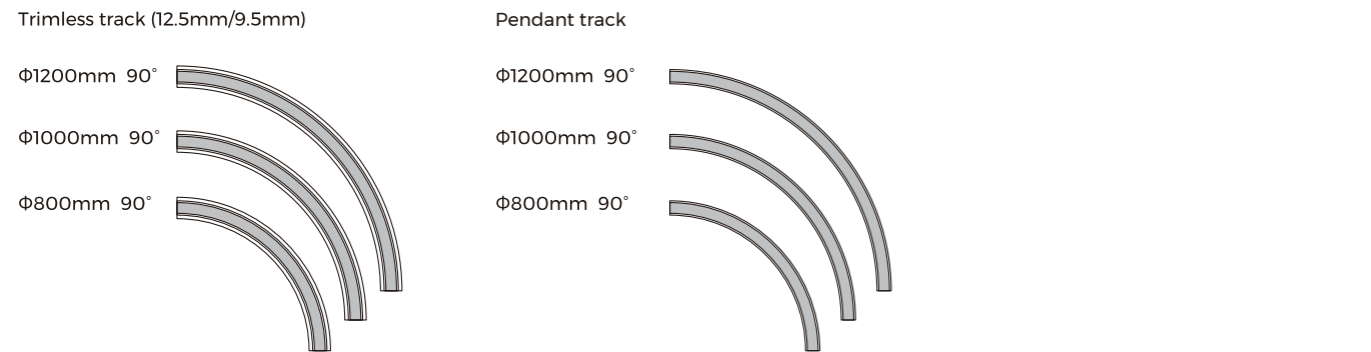

Curve track