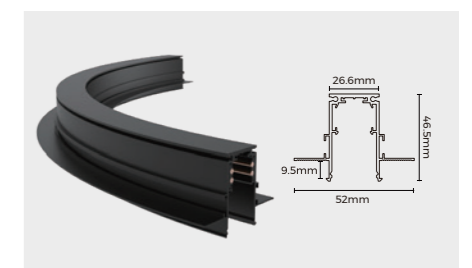

TLS-MR212A90(A)

Installation: Trimless recessed
Material: AL6063-T5
Coating: Black
Rated current: 7.5A

Operating Voltage	Maximum power
24V	180W
48V	360W

Size: 52×46.5×Φ1200mm, 90°

Trimless track (12.5mm gypsum board)