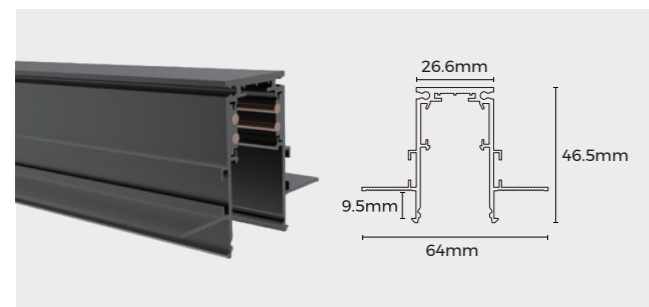

TLS-MR2X0(A) (x:1/2/3 M)
9.5mm gypsum board

Installation: Trimless recessed
Material: AL6063-T5
Coating: Black
Size: 64×46.5×1000/2000/3000mm

Rated current: 12A

Operating Voltage	Maximum power
24V	300W
48V	580W