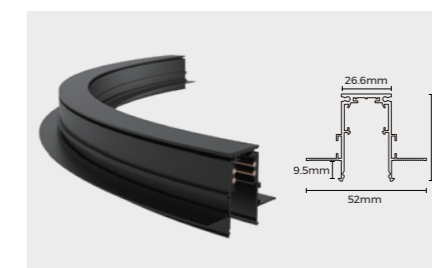

TLS-MR210A90(A)

Installation: Trimless recessed
Material: AL6063-T5
Coating: Black
Rated current: 7.5A

Operating Voltage	Maximum power
24V	180W
48V	360W

Size: 52×46.5×Φ1000mm, 90°