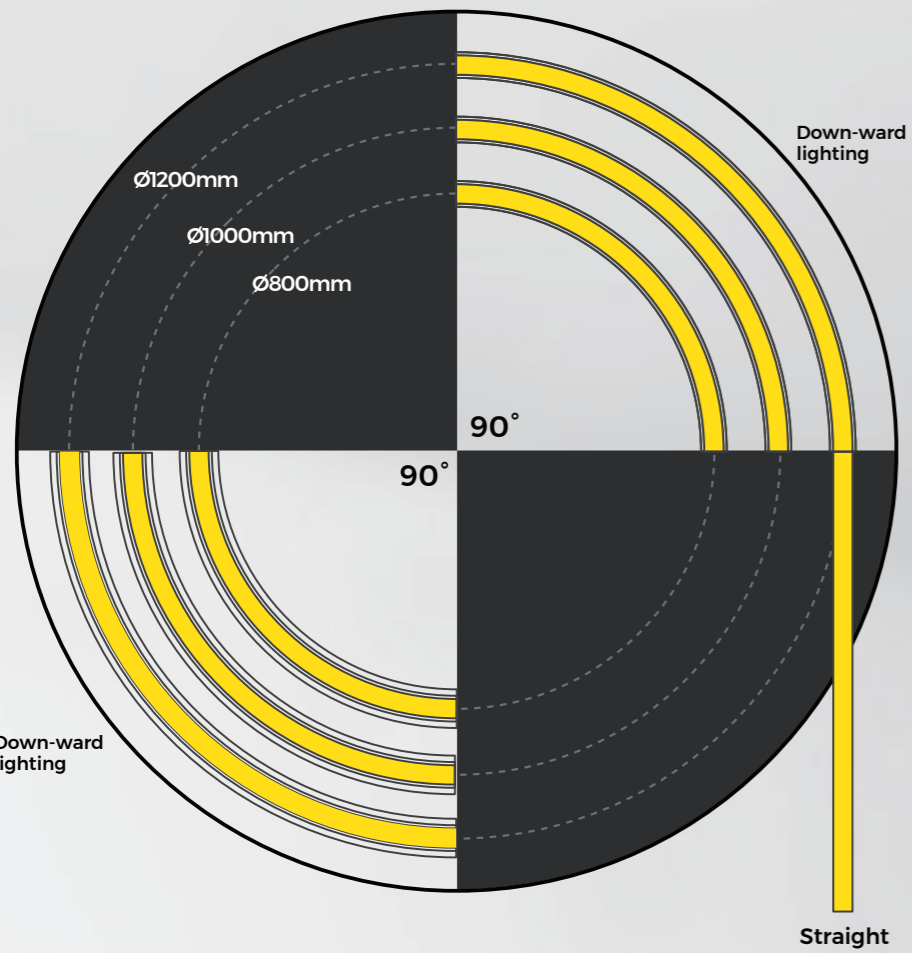

# Curved track

The rotation angle is 90 degrees

🌀 | Type of track

# Curved track

Combine with straight track for more possibilities

© | Type of track

Trimless track  
(12.5mm/9.5mm)

Pendant track

# Variety of designs

Straight lines and curves shuttle freely to realize various shapes and designs.