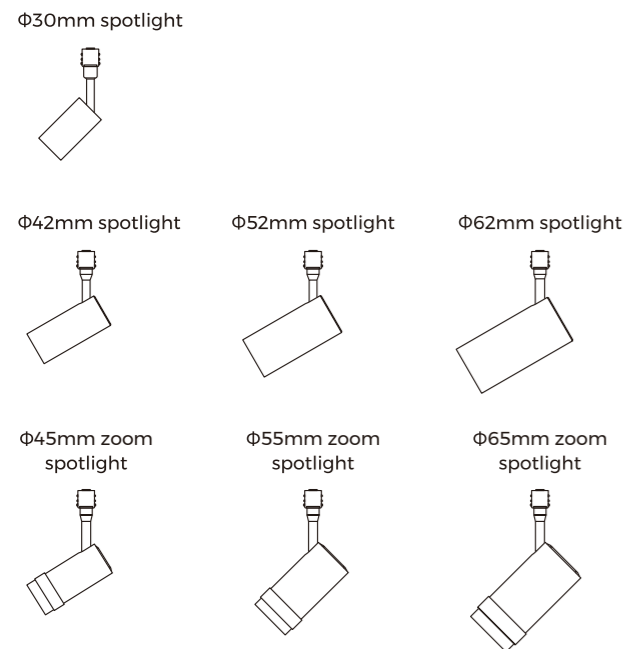

Spotlight Module