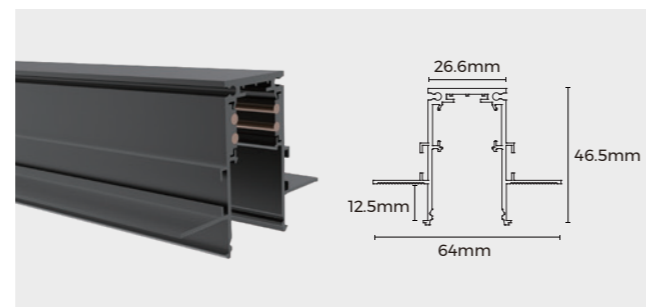

TLS-MR2X0(B) (x:1/2/3 M)
12.5mm gypsum board

Installation: Trimless recessed
Material: AL6063-T5
Coating: Black
Size: 64×46.5×1000/2000/3000mm

Rated current: 12A

Operating Voltage	Maximum power
24V	300W
48V	580W