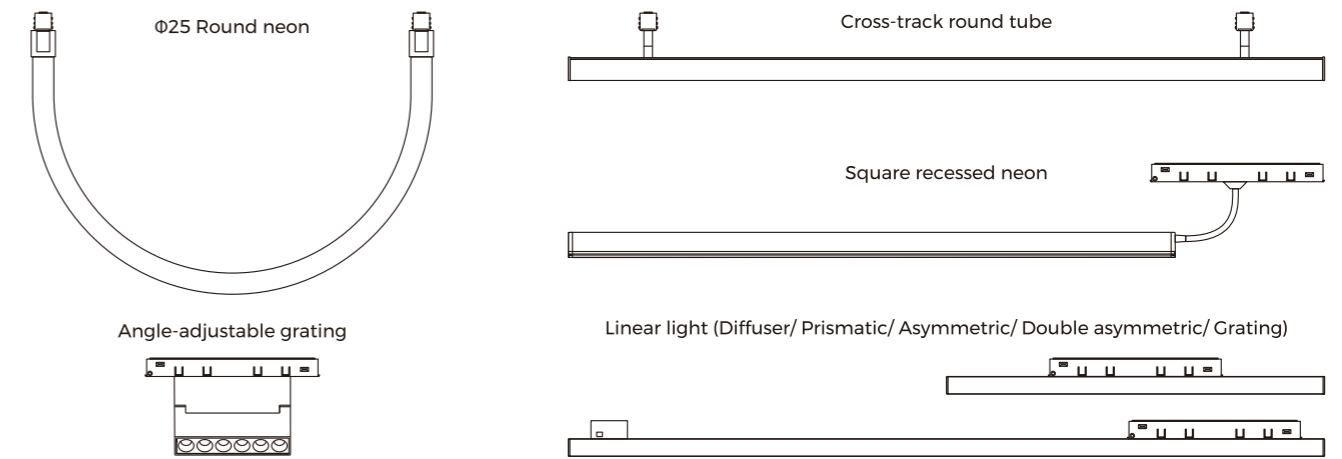

Linear Module