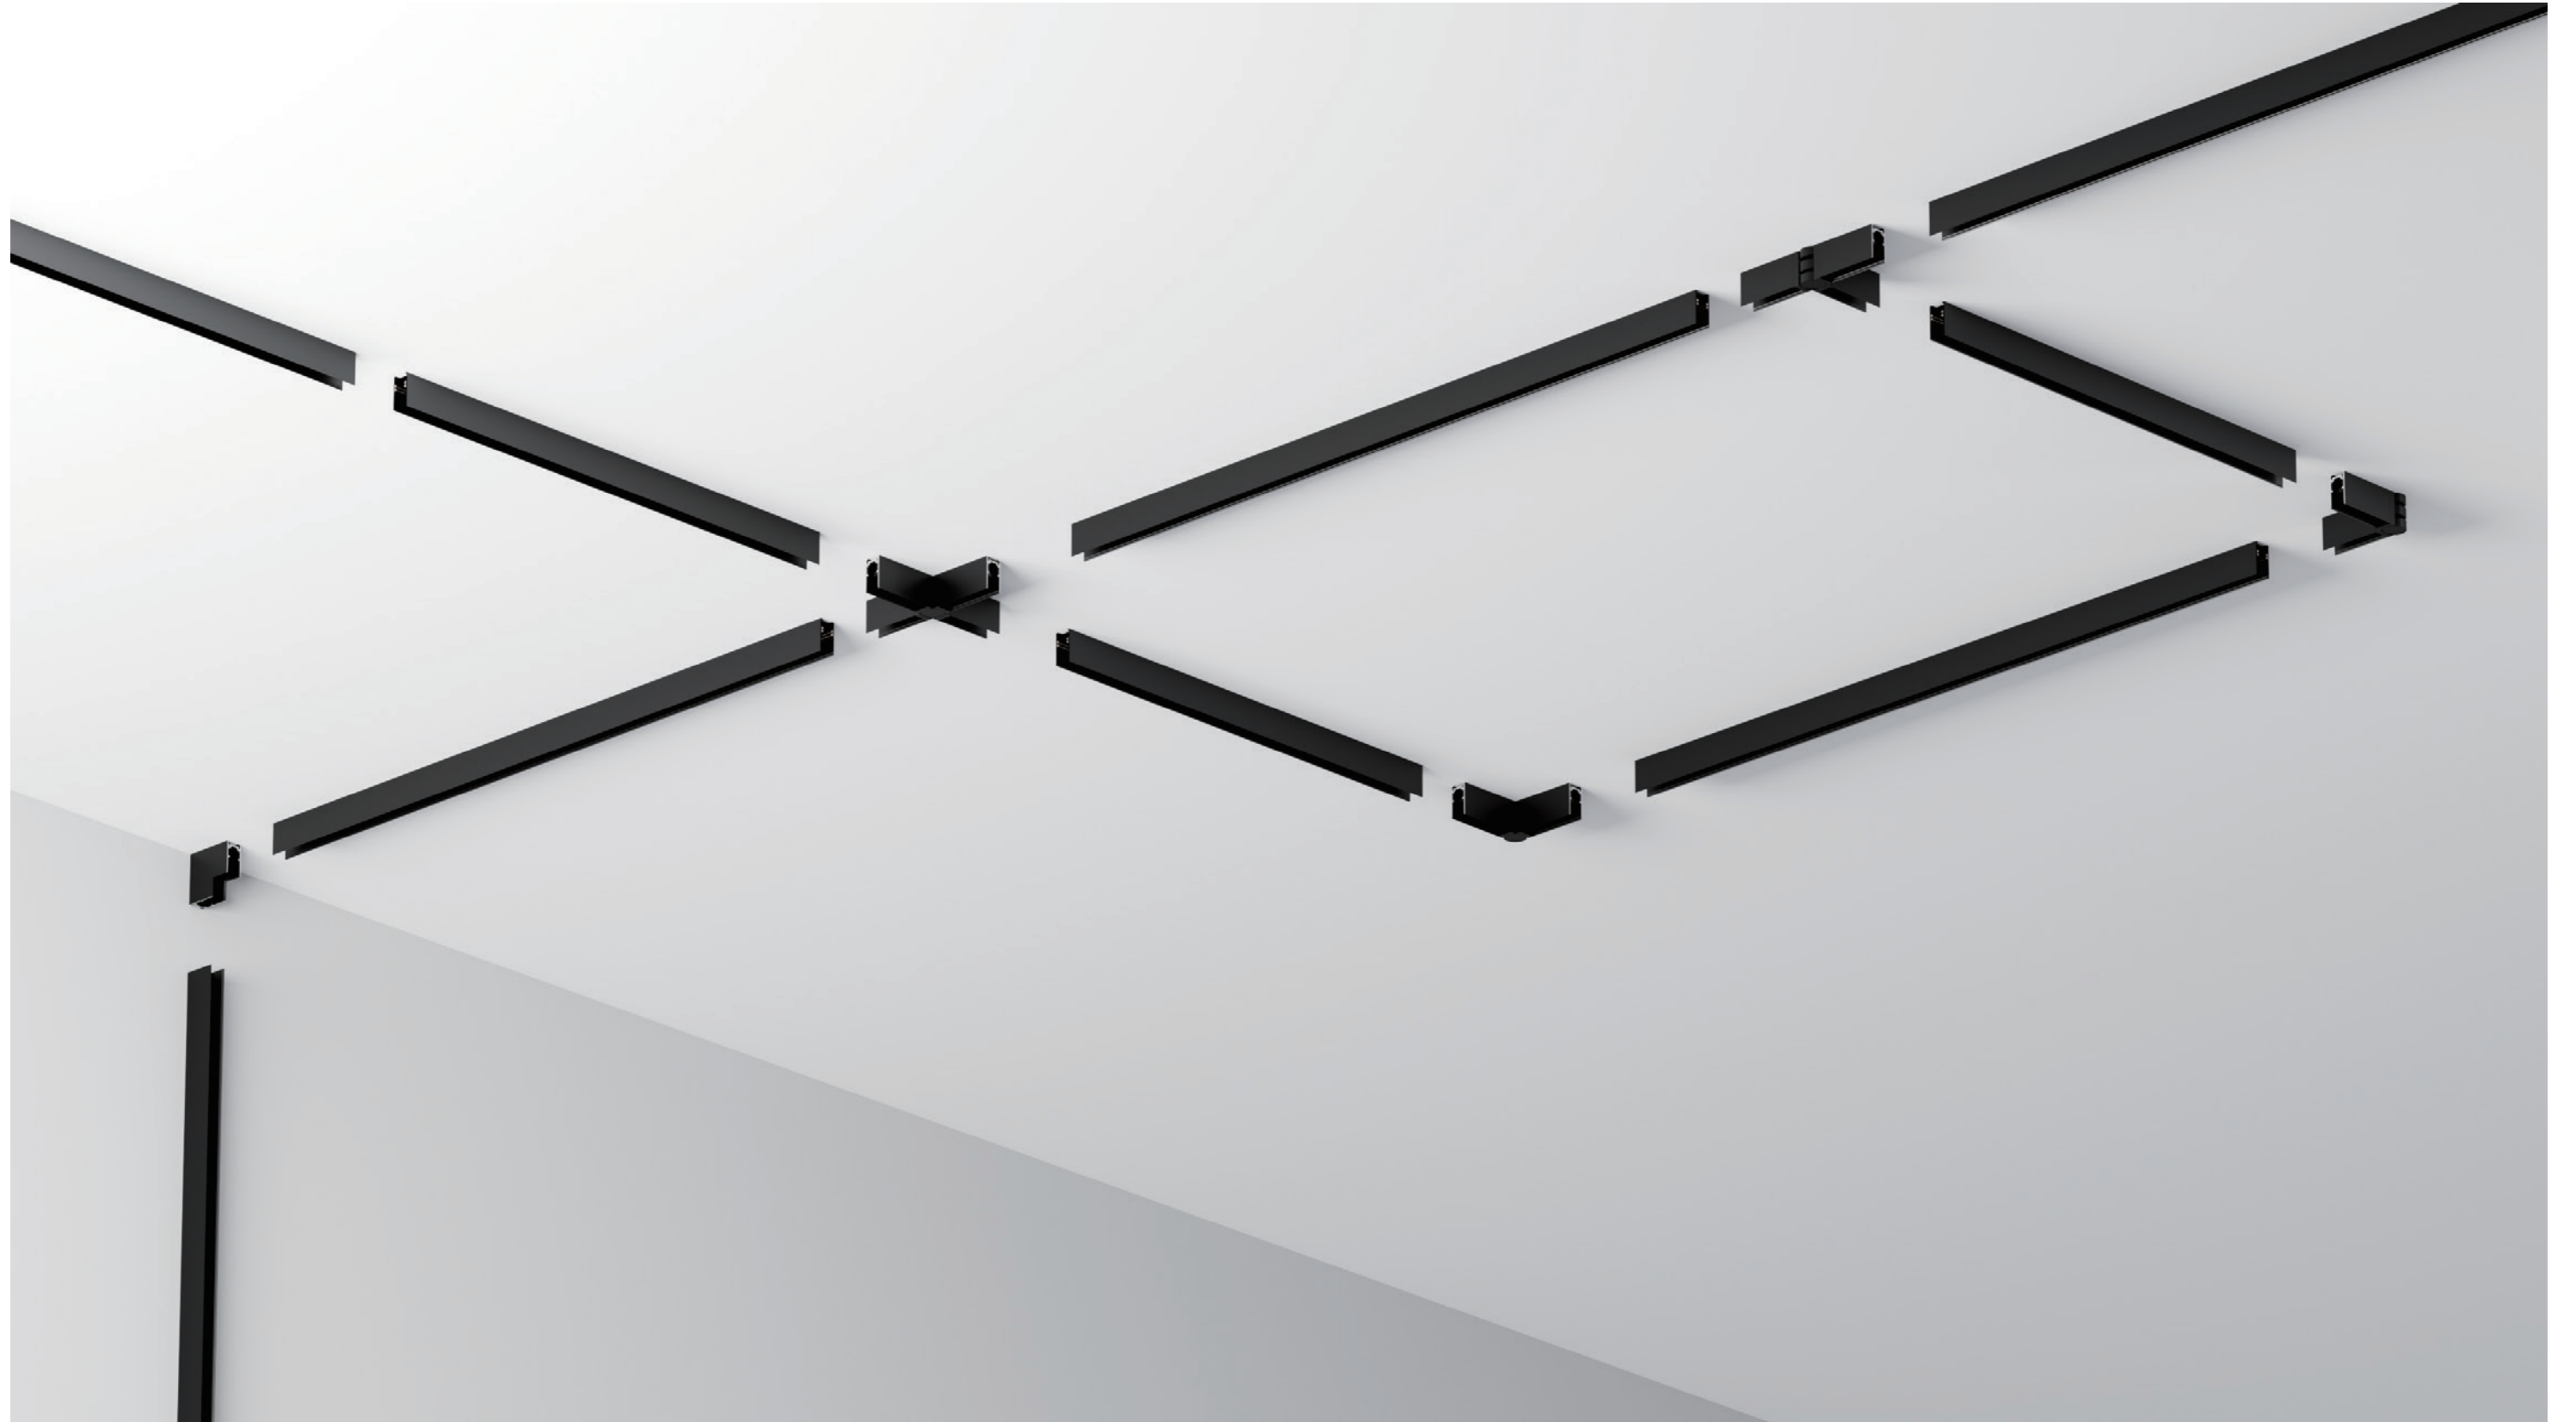

Standard connector

13 finished accessories, no need to cut, can achieve seamless splicing