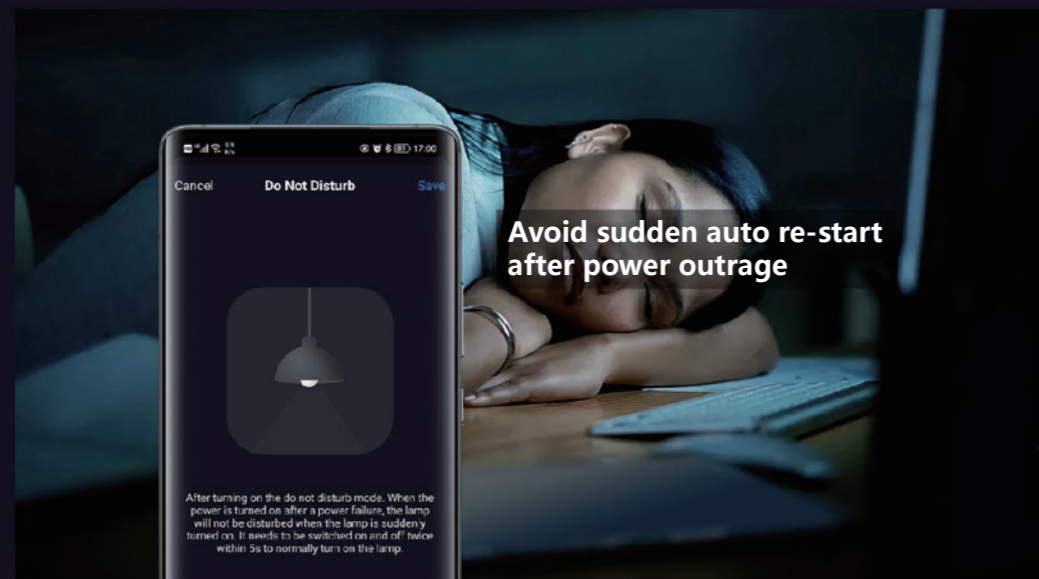

DO NOT DISTURB