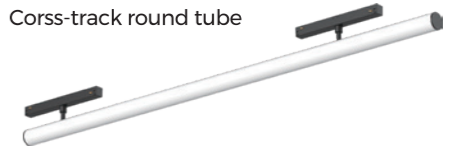

**MT20CD(A)**  
Cross-track round tube

Easy installation