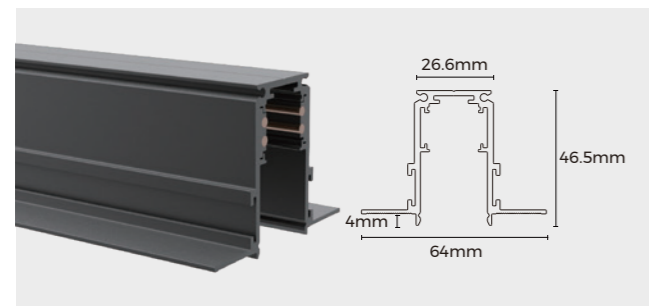

TLS-MR2X0(C) (x:1/2/3 M)
plastered

Installation: Trimless recessed
Material: AL6063-T5
Coating: Black
Size: 64×46.5×1000/2000/3000mm

Rated current: 12A

Operating Voltage	Maximum power
24V	300W
48V	580W