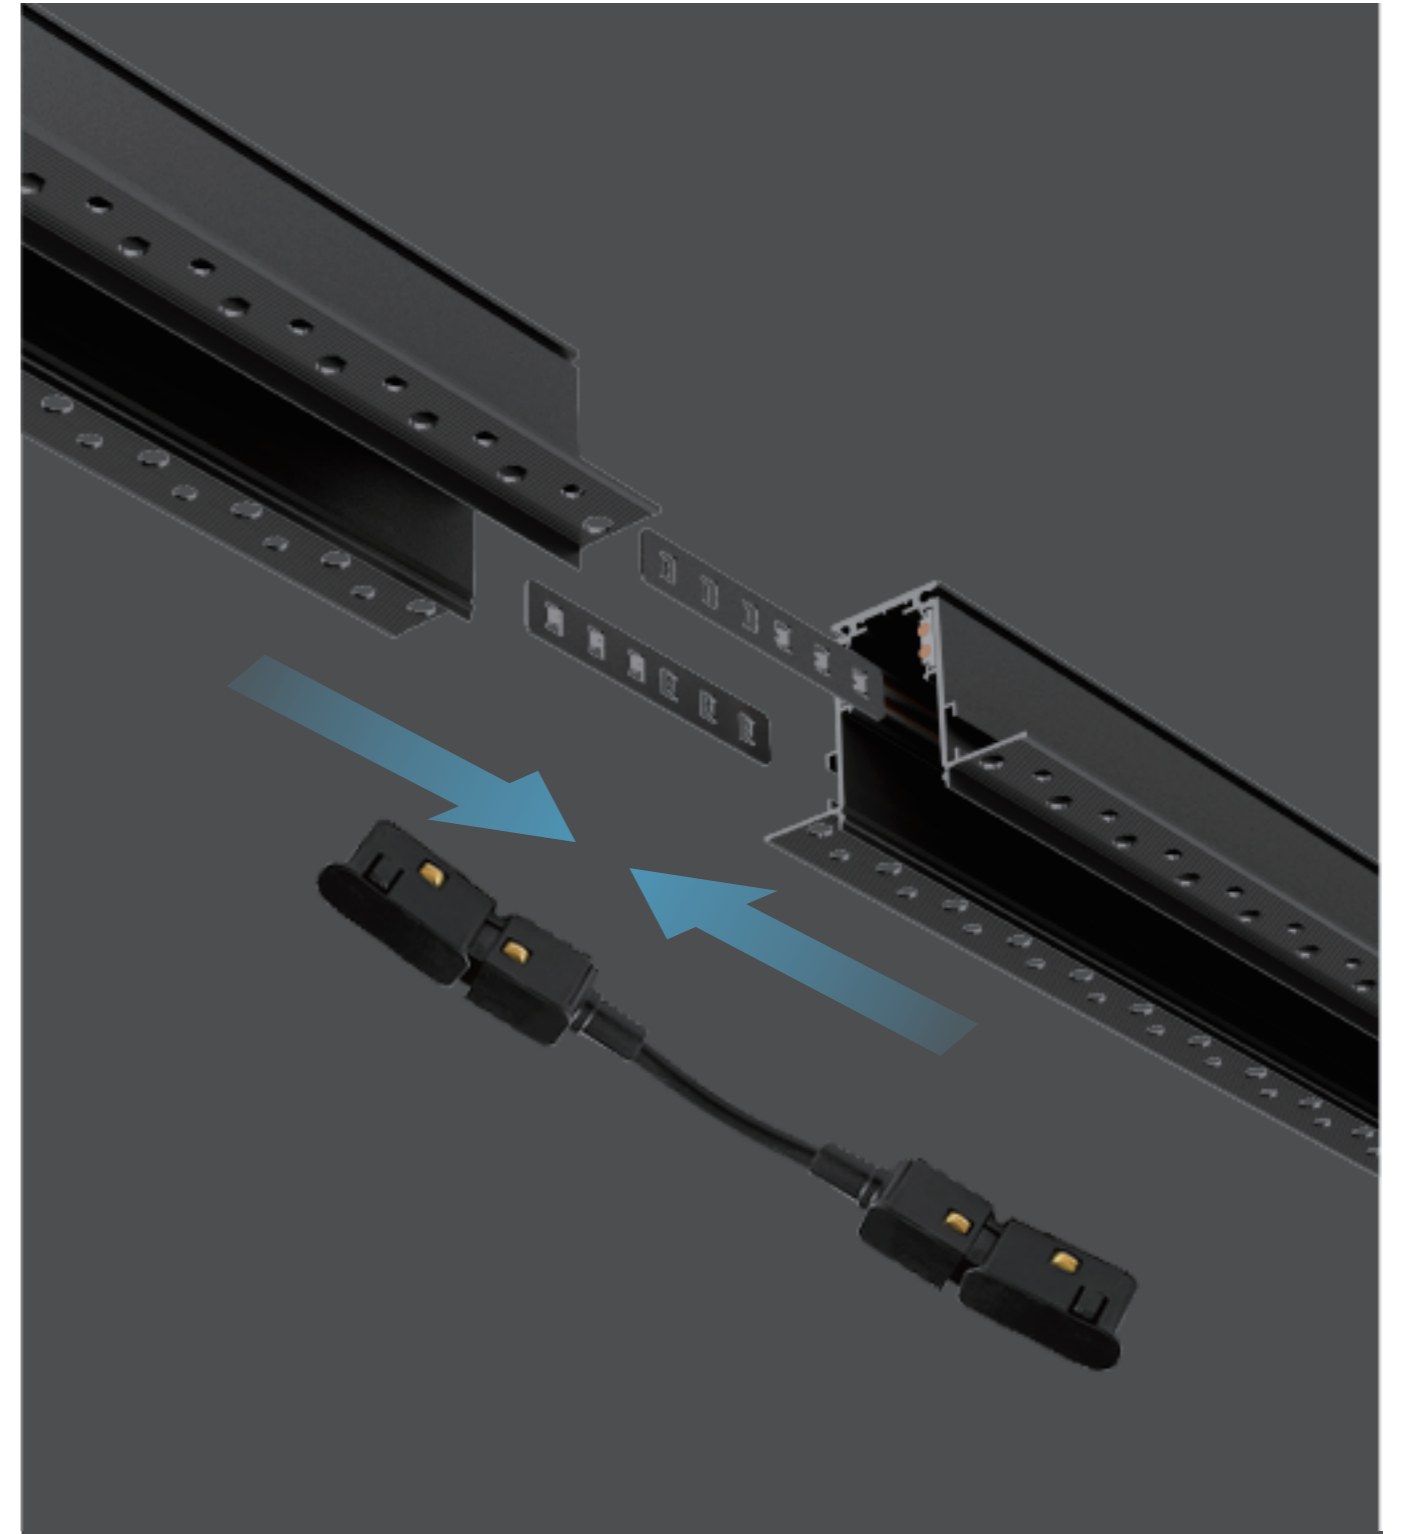

Track splicing

Easy splicing

Very convenient and efficient in track splicing