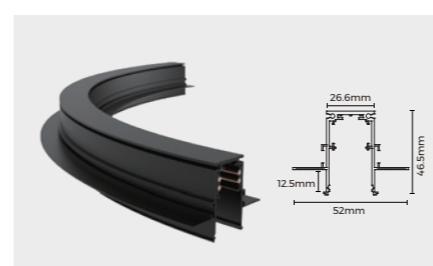

TLS-MR208A90(B)

Installation: Trimless recessed
Material: AL6063-T5
Coating: Black
Rated current: 7.5A

Operating Voltage	Maximum power
24V	180W
48V	360W

Size: 52×46.5×Φ800mm, 90°