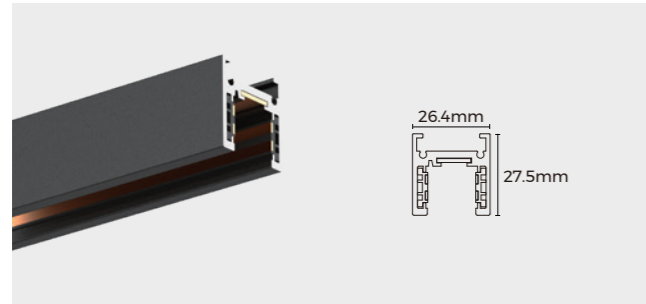

Systematic lighting, Effortless assembly

ECO Straight Track

Ceiling / Pendant track

TLS-ECO-MS2X0 (x:1/2/3 M)

Installation: Ceiling / Pendant

Material: AL6063-T5

Coating: Black

Size: 26.4×27.5×1000/2000/3000mm

Rated current: 7.5A

Operating Voltage	Maximum power
24V	180W
48V	360W