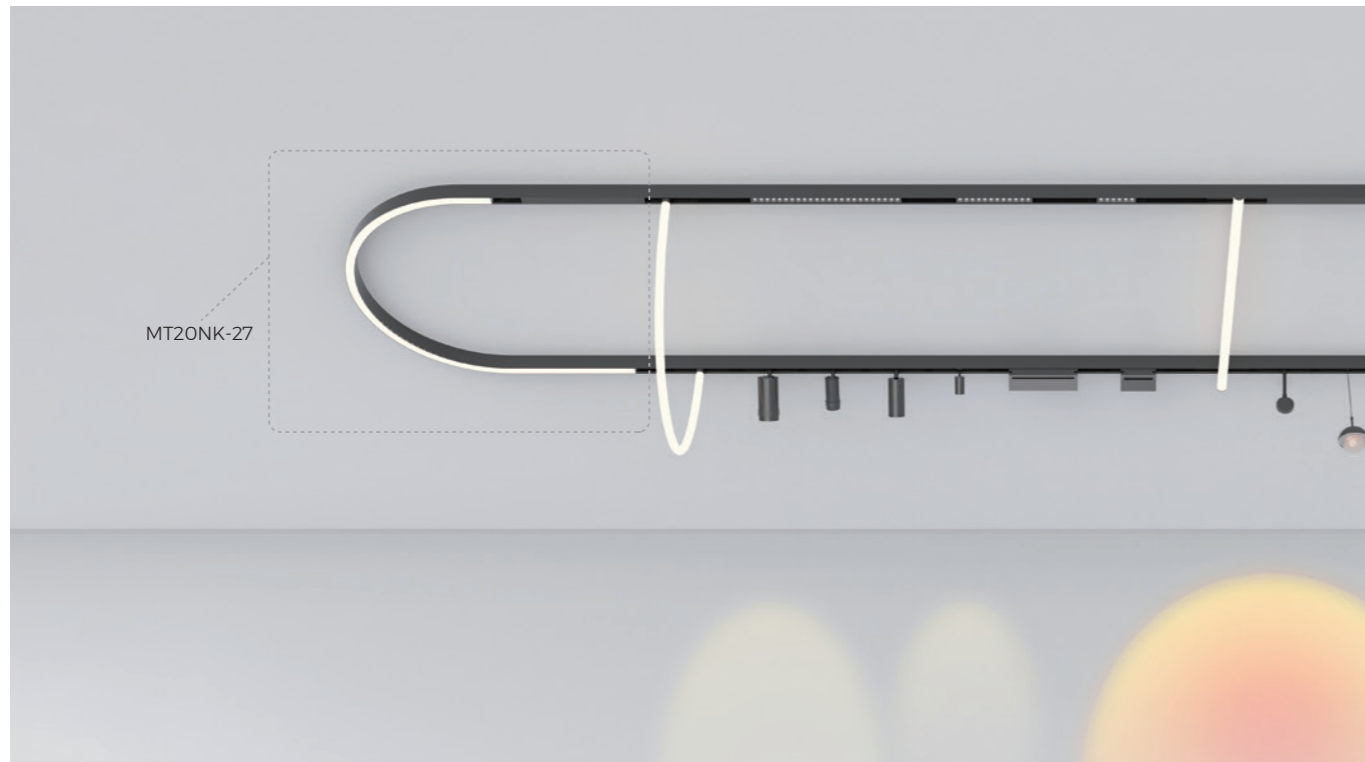

### Grating

### Diffuser

Prismatic

Double Asymmetric

Asymmetric

Block Frosted

**MT20NK-25**  
Round neon

**MT20NK-27**  
Square recessed neon

**MT20CD**  
Round tube

**MT20CD(A)**  
Cross-track round tube

Easy installation

# Decorative light module

**MT20SS**  
Sunset light

**MT20IW**  
Waterdrop light

**MT20I-30**  
Φ30mm spotlight

**MT20I-50**  
Φ50mm spotlight

**MT20I-30**  
Φ30mm spotlight

**MT20I-50**  
Φ50mm spotlight

Easy installation