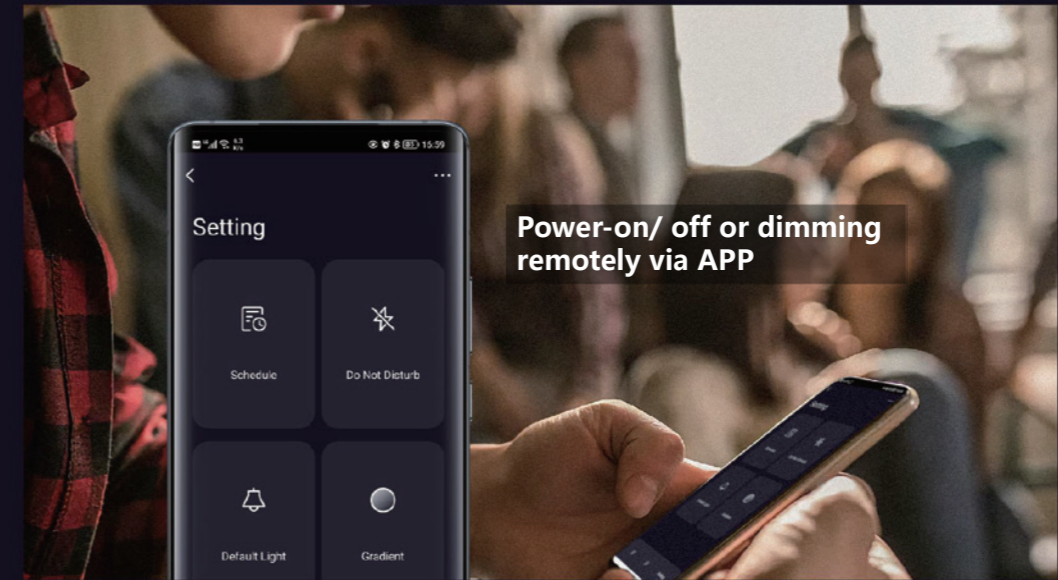

REMOTE CONTROL