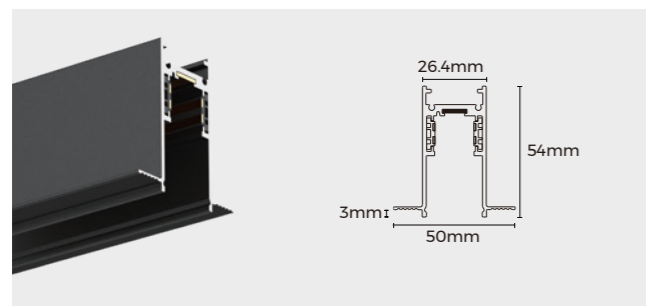

TLS-ECO-MR2X0 (x:1/2/3 M)

3mm gypsum board

Installation: Trimless recessed

Material: AL6063-T5

Coating: Black

Size: 50×54×1000/2000/3000mm

Opening Size: 30×1000/2000/3000mm

Rated current: 7.5A

Operating Voltage	Maximum power
24V	180W
48V	360W