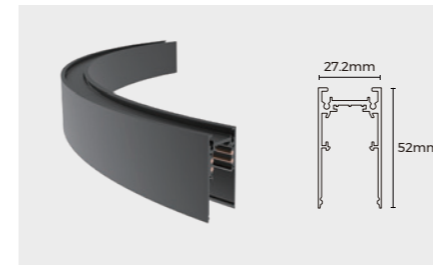

Curve track

Ceiling / Pendant track

TLS-MH208A90

Installation: Ceiling / Pendant
Material: AL6063-T5
Coating: Black
Rated current: 7.5A

Operating Voltage	Maximum power
24V	180W
48V	360W

Size: 27.2×52×Φ800mm, 90°