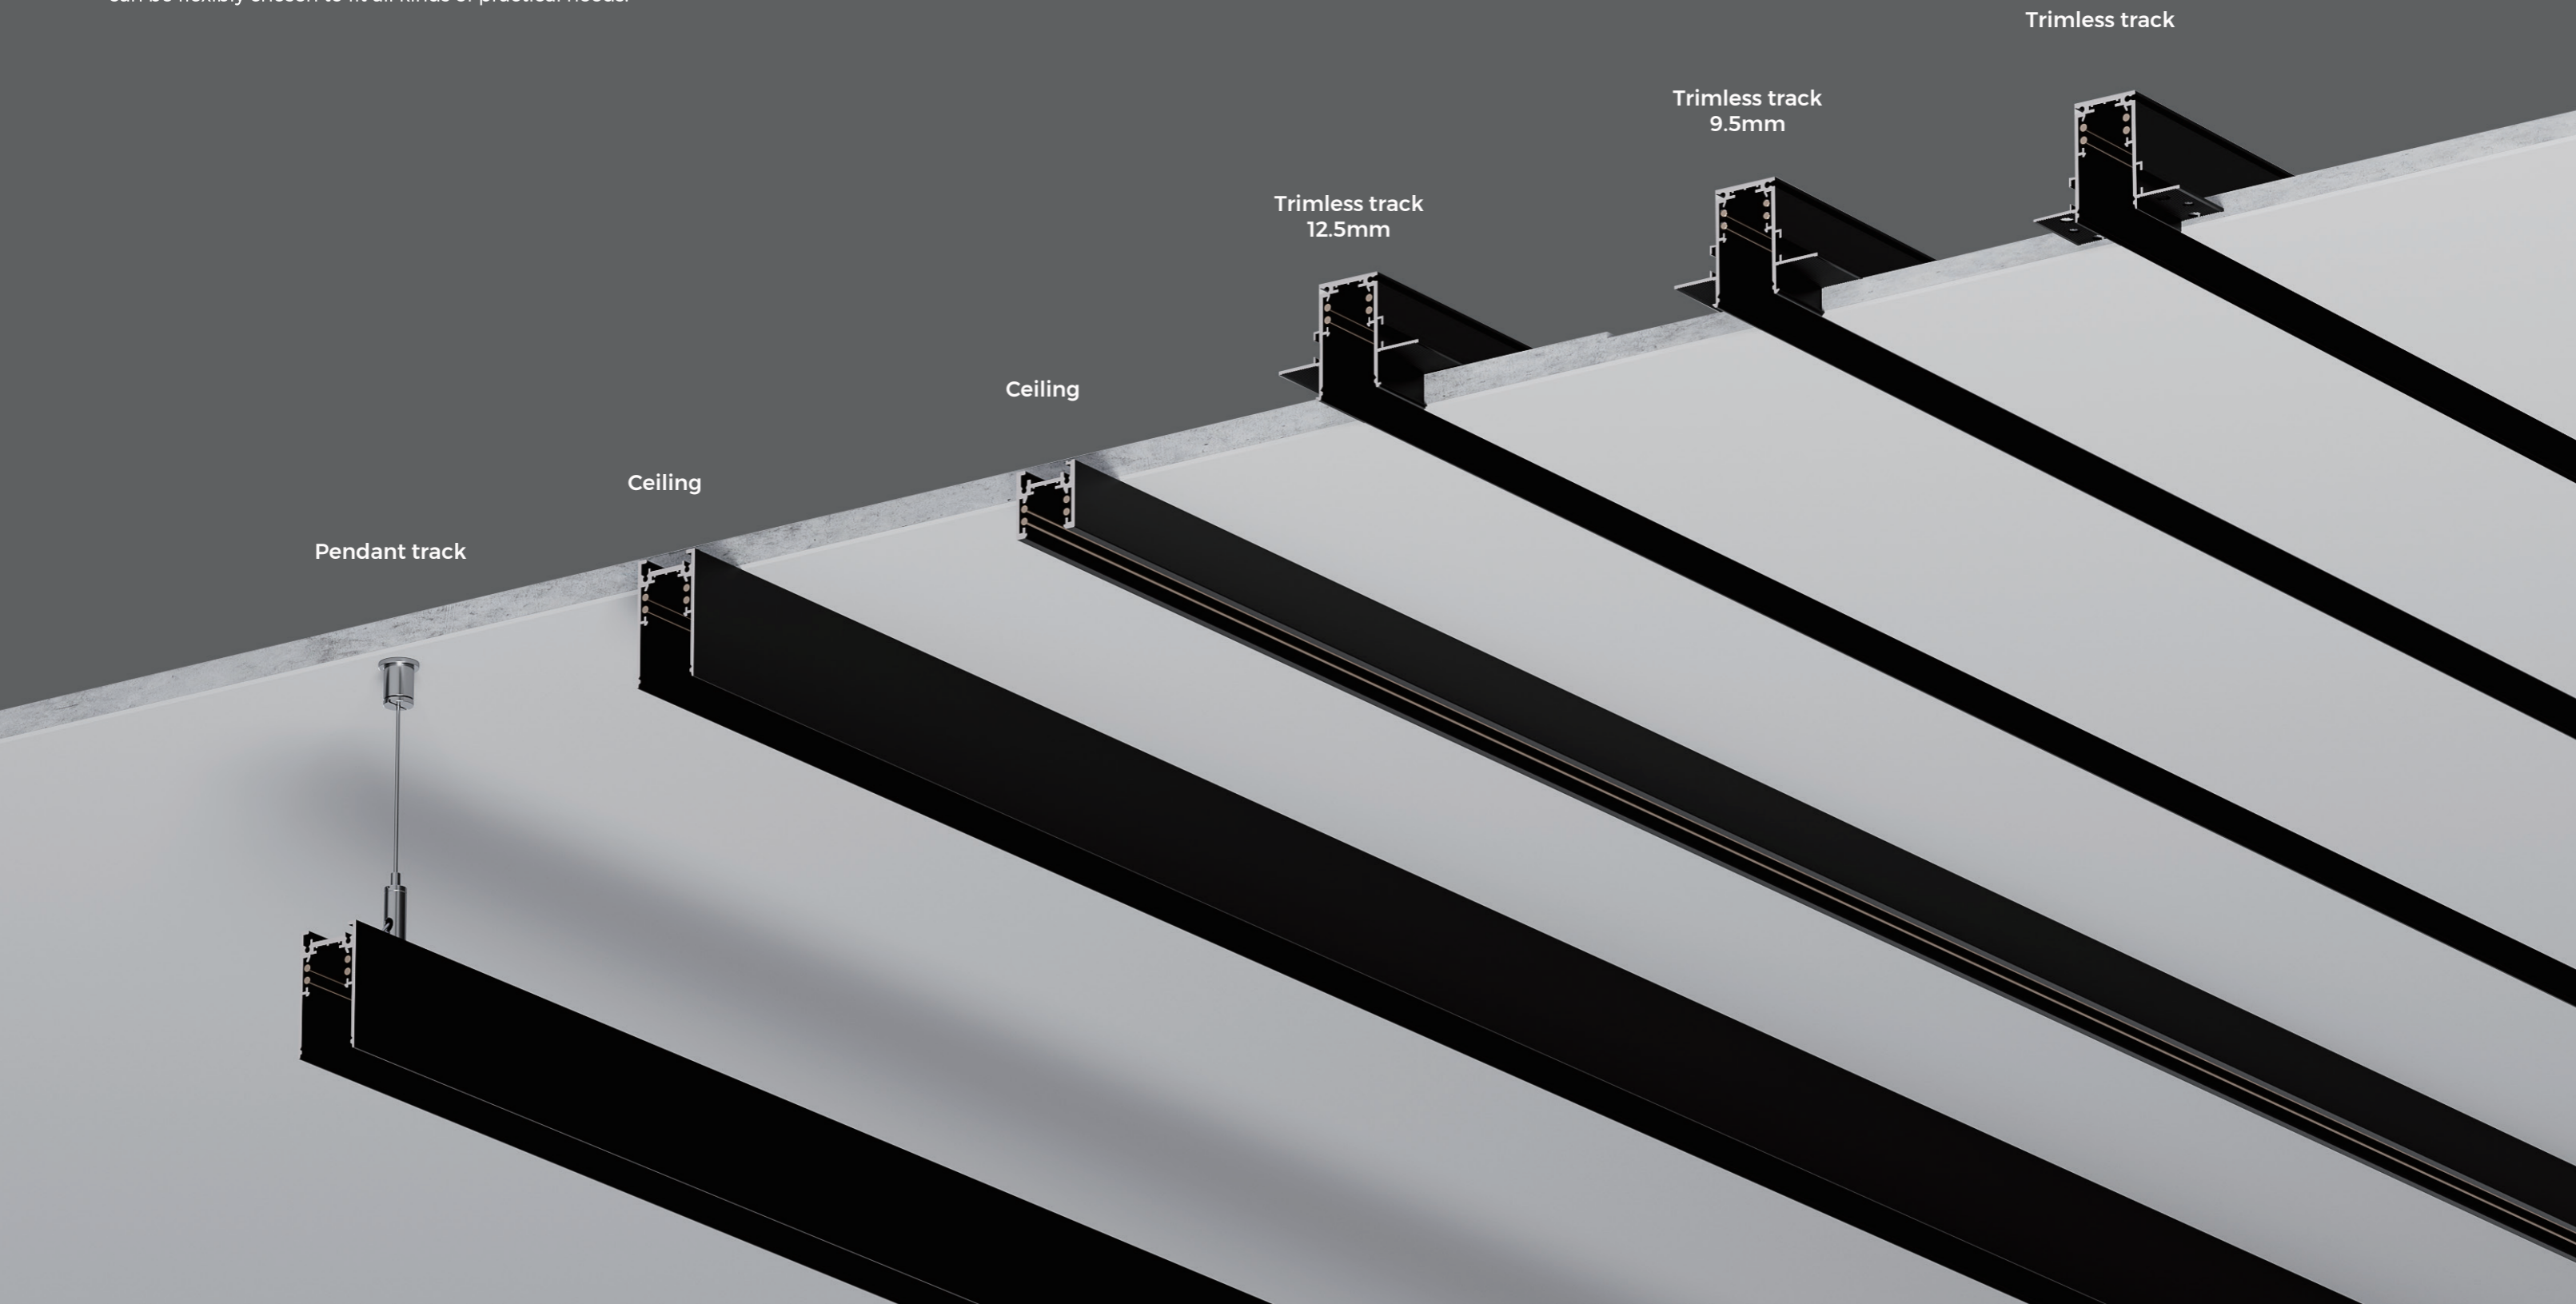

## TLS-MT20 Series

---

TLS-MT20 is a DC48V magnetic track system of 20mm width. Its magnetic design offers great DIY convenience to flexibly combine linear modules, spotlights, pendant lights and decorative neon flex in one system, achieving all your lighting demands like basic flood lighting, accent lighting or decorative lighting, suitable for residential villas, hotel clubs, entertainment venues or commercial exhibitions, etc.

## Straight track

It supports including pendant, ceiling and recessed installation, can be flexibly chosen to fit all kinds of practical needs.