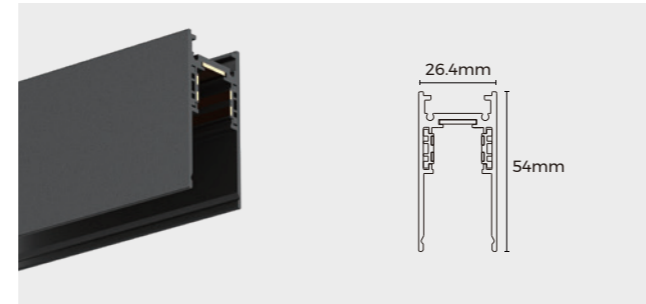

TLS-ECO-MH2X0 (x:1/2/3 M)

Installation: Ceiling / Pendant

Material: AL6063-T5

Coating: Black

Size: 26.4×54×1000/2000/3000mm

Rated current: 7.5A

Operating Voltage	Maximum power
24V	180W
48V	360W

Trimless recessed track