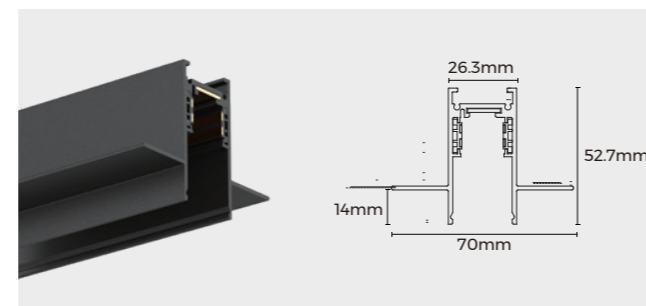

TLS-ECO-MR2X0(A) (x:1/2/3 M)

12.5mm gypsum board

Installation: Trimless recessed

Material: AL6063-T5

Coating: Black

Size: 70×52.7×1000/2000/3000mm

Opening Size: 30×1000/2000/3000mm

Rated current: 7.5A

Operating Voltage	Maximum power
24V	180W
48V	360W

Track accessories

Electrical connection accessory

L-shaped (Downward)

Model: L90-ECO-MH20

Material: PC

Size: L99.5×W99.5×H46mm

Applicable model: TLS-ECO-MH2X0
TLS-ECO-MR2X0
TLS-ECO-MR2X0(A)

L-shaped (Downward)

Model: L90-ECO-MS20

Material: PC

Size: L99.5×W99.5×H21mm

Applicable model: TLS-ECO-MS2X0

L-shaped (Downward)

Model: L90-ECO-M281

Material: PC

Size: L143×W16.2×H17mm

Applicable model: TLS-ECO-MH2X0
TLS-ECO-MR2X0
TLS-ECO-MR2X0(A)
TLS-ECO-MS2X0

ECO End cap

Model: EC-ECO-MH20

Material: PC

Size: L52×W26×H6.3mm

Applicable model: TLS-ECO-MH2X0
TLS-ECO-MR2X0
TLS-ECO-MR2X0(A)

Model: EC-ECO-MS20

Material: PC

Size: L26.5×W21.2×H6.8mm

Applicable model: TLS-ECO-MS2X0

Intallation accessory

Pendant accessory

Model: TLS-ECO-M280

Material: AL6063-T5

Size: L33×W22.6×H2000mm

Applicable model: TLS-ECO-MS2X0
TLS-ECO-MH2X0