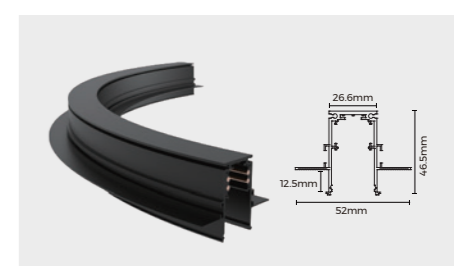

TLS-MR212A90(B)

Installation: Trimless recessed
Material: AL6063-T5
Coating: Black
Rated current: 7.5A

Operating Voltage	Maximum power
24V	180W
48V	360W

Size: 52×46.5×Φ1200mm, 90°