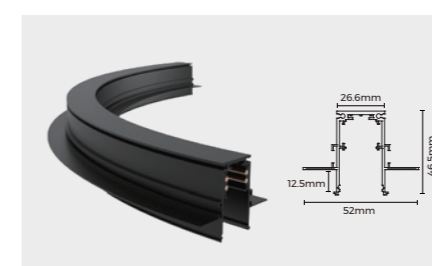

Trimless track (12.5mm gypsum board)

**TLS-MR208A90(B)**

Installation: Trimless recessed  
Material: AL6063-T5  
Coating: Black  
Rated current: 7.5A

Operating Voltage	Maximum power
24V	180W
48V	360W

Size: 52×46.5×Φ800mm, 90°