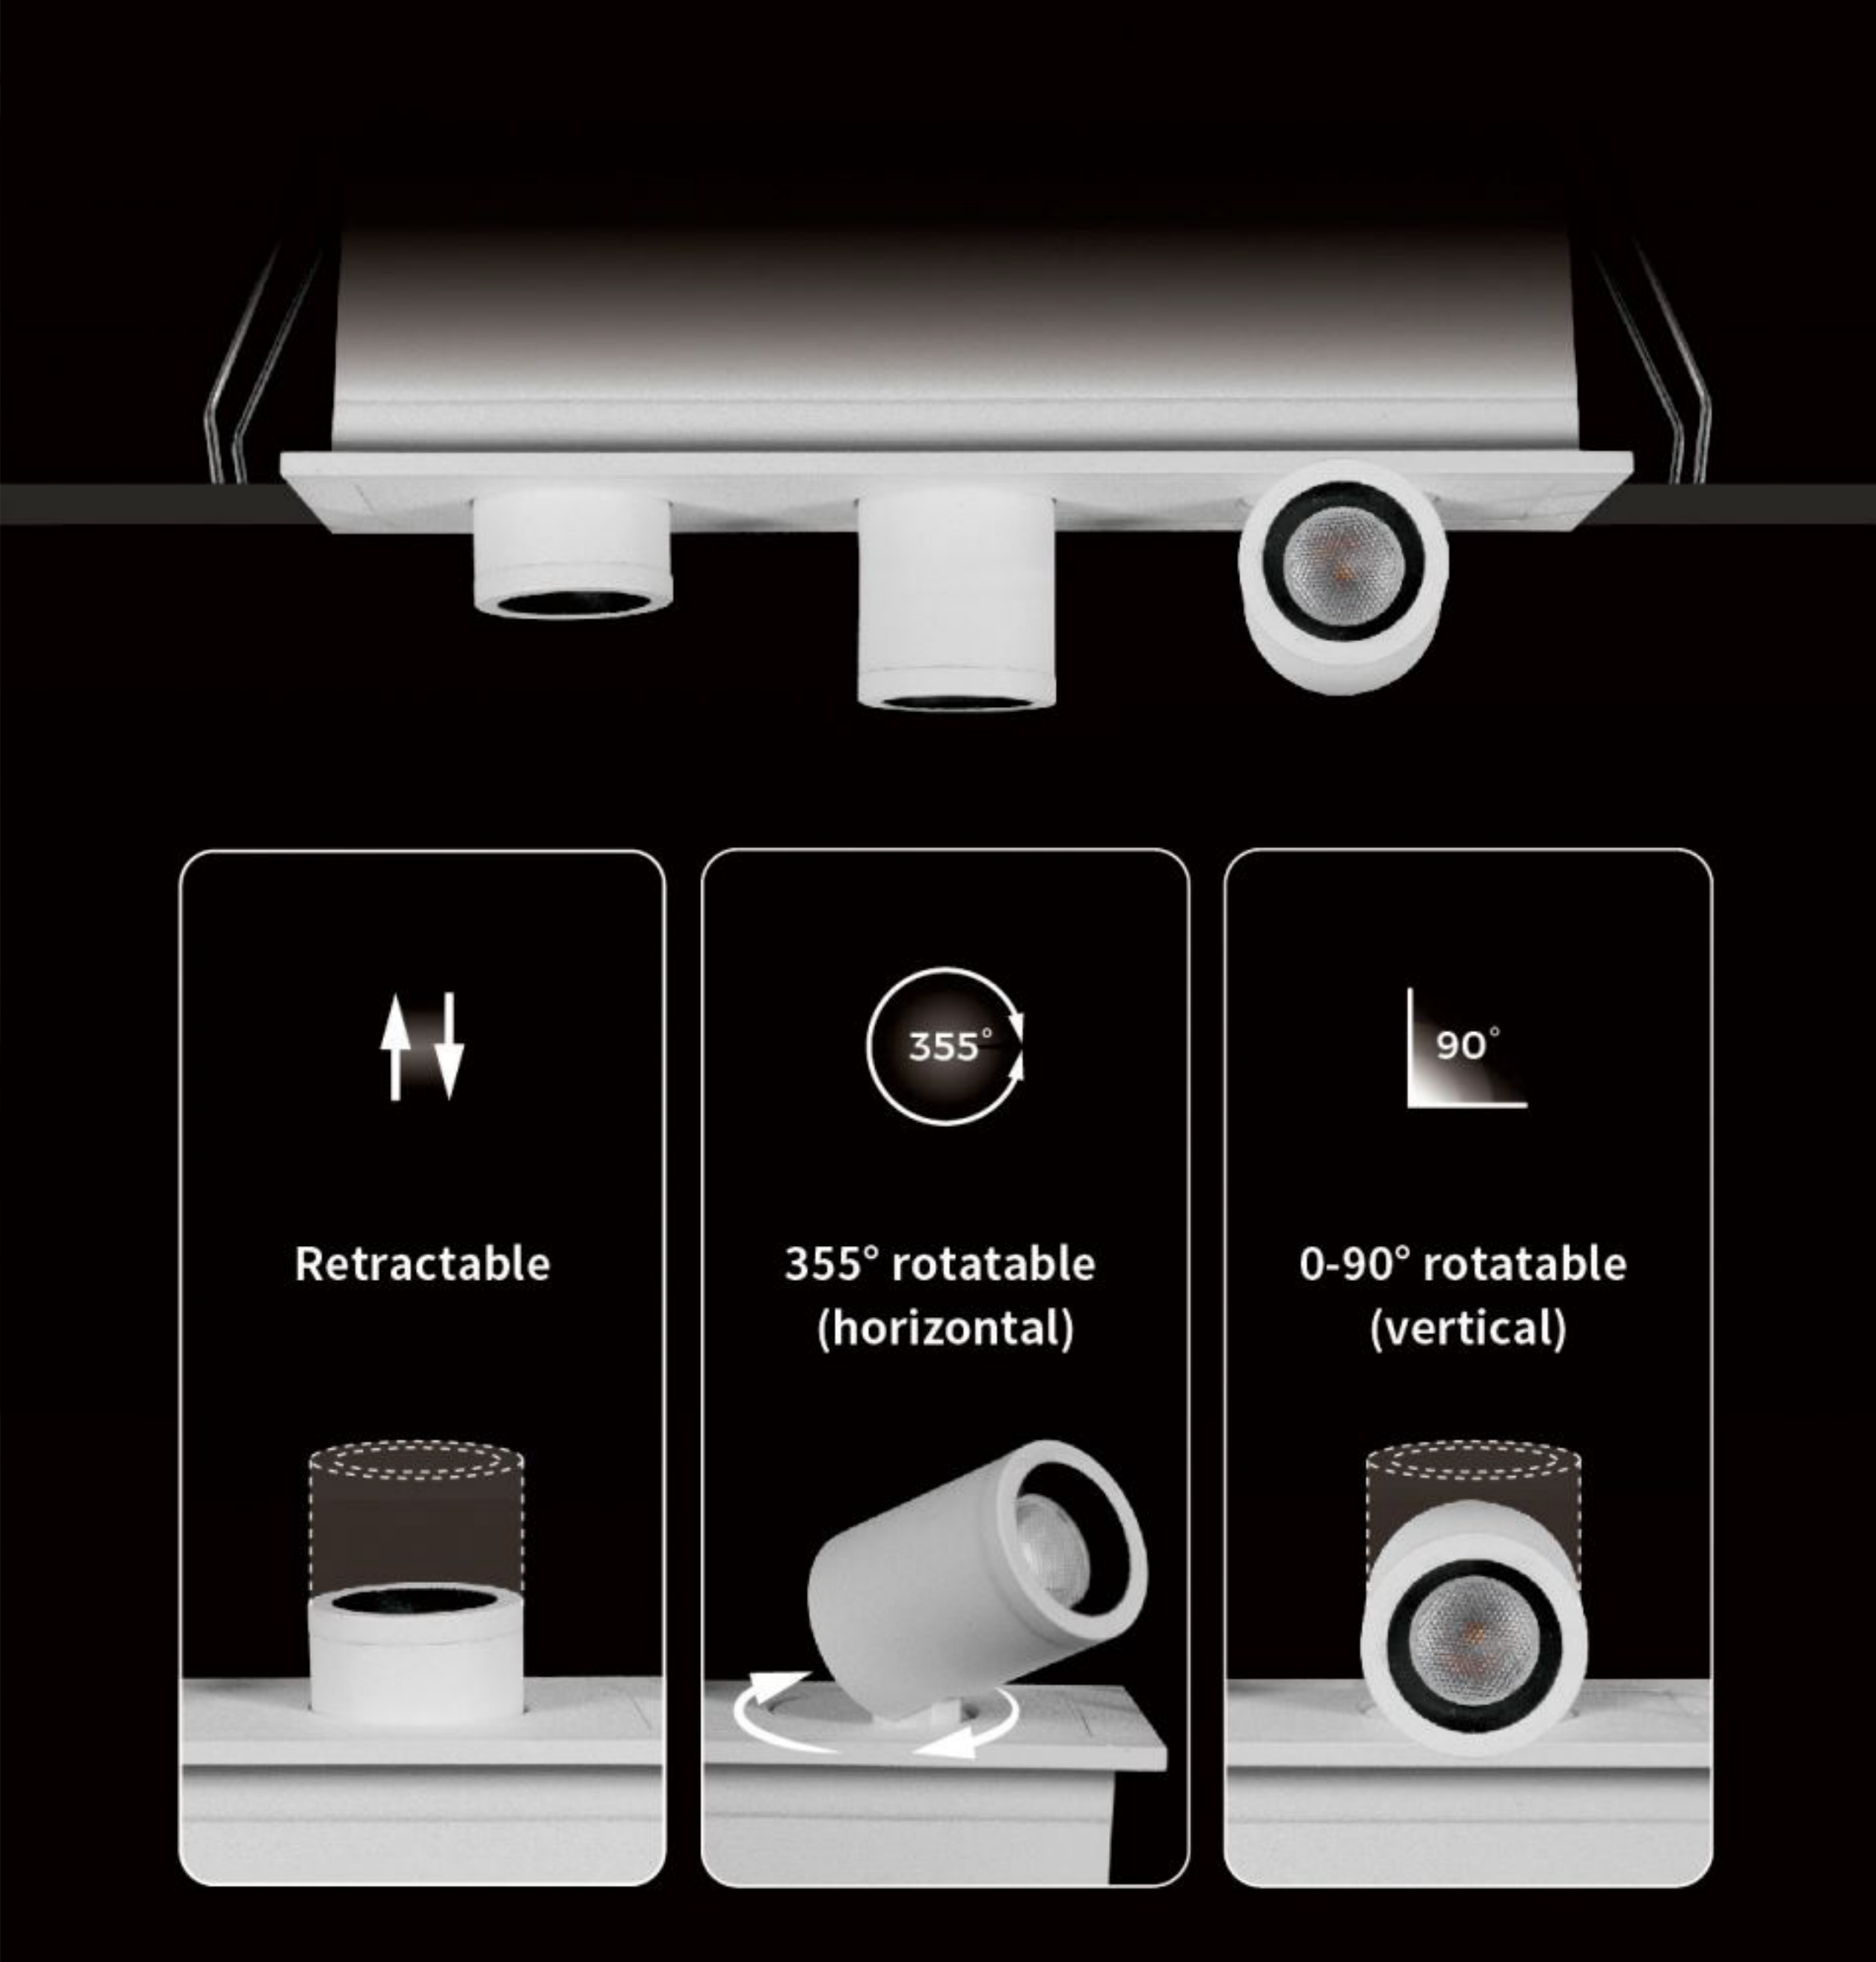

Retractable and rotatable, make light free

Small but full-featured

Small but functional, grille, wall washing, retractable spotlights or flood lighting all can be achieved.

Recessed Grille Light	Recessed Adjustable Grille Light	Recessed wall washer	Recessed Flood Lighting	Recessed retractable spotlights	Trimless pre-recessed
GLE-ME35G01 3W 150LM (50-30MM)	GLE-ME35GA05 15W 845LM (160-52MM)	GLE-ME35W15 15W 750LM (162-57MM)	GLE-ME35D15 15W 450LM (162-57MM)	GLE-ME35S01 3W 150LM (65-37MM)	GLE-MR35C04 10W 650LM (95-78MM)
GLE-ME35G02 6W 360LM (80-37MM)	GLE-ME35GA10 23W 845LM (121-52MM)	GLE-ME35W24 24W 1405LM (271-57MM)	Flood lighting	GLE-ME35S02 6W 450LM (80-37MM)	GLE-MR35C05 15W 845LM (175-44MM)
GLE-ME35G03 8W 480LM (90-37MM)	>20° adjustable	Polarized light		GLE-ME35S03 8W 600LM (162-57MM)	GLE-MR35G10 25W 1625LM (150-44MM)
GLE-ME35G04 10W 600LM (105-40MM)					GLE-MR35W15 15W 750LM (175-44MM)
GLE-ME35G05 15W 845LM (160-57MM)					GLE-MR35W24 24W 1405LM (150-44MM)
GLE-ME35G10 25W 1625LM (271-57MM)					GLE-MR35D15 15W 450LM (175-44MM)
				Surface-mounted Grille Light	
				GLE-MM35G03 8W 450LM	
				GLE-MM35G04 10W 600LM	
				GLE-MM35G05 15W 845LM