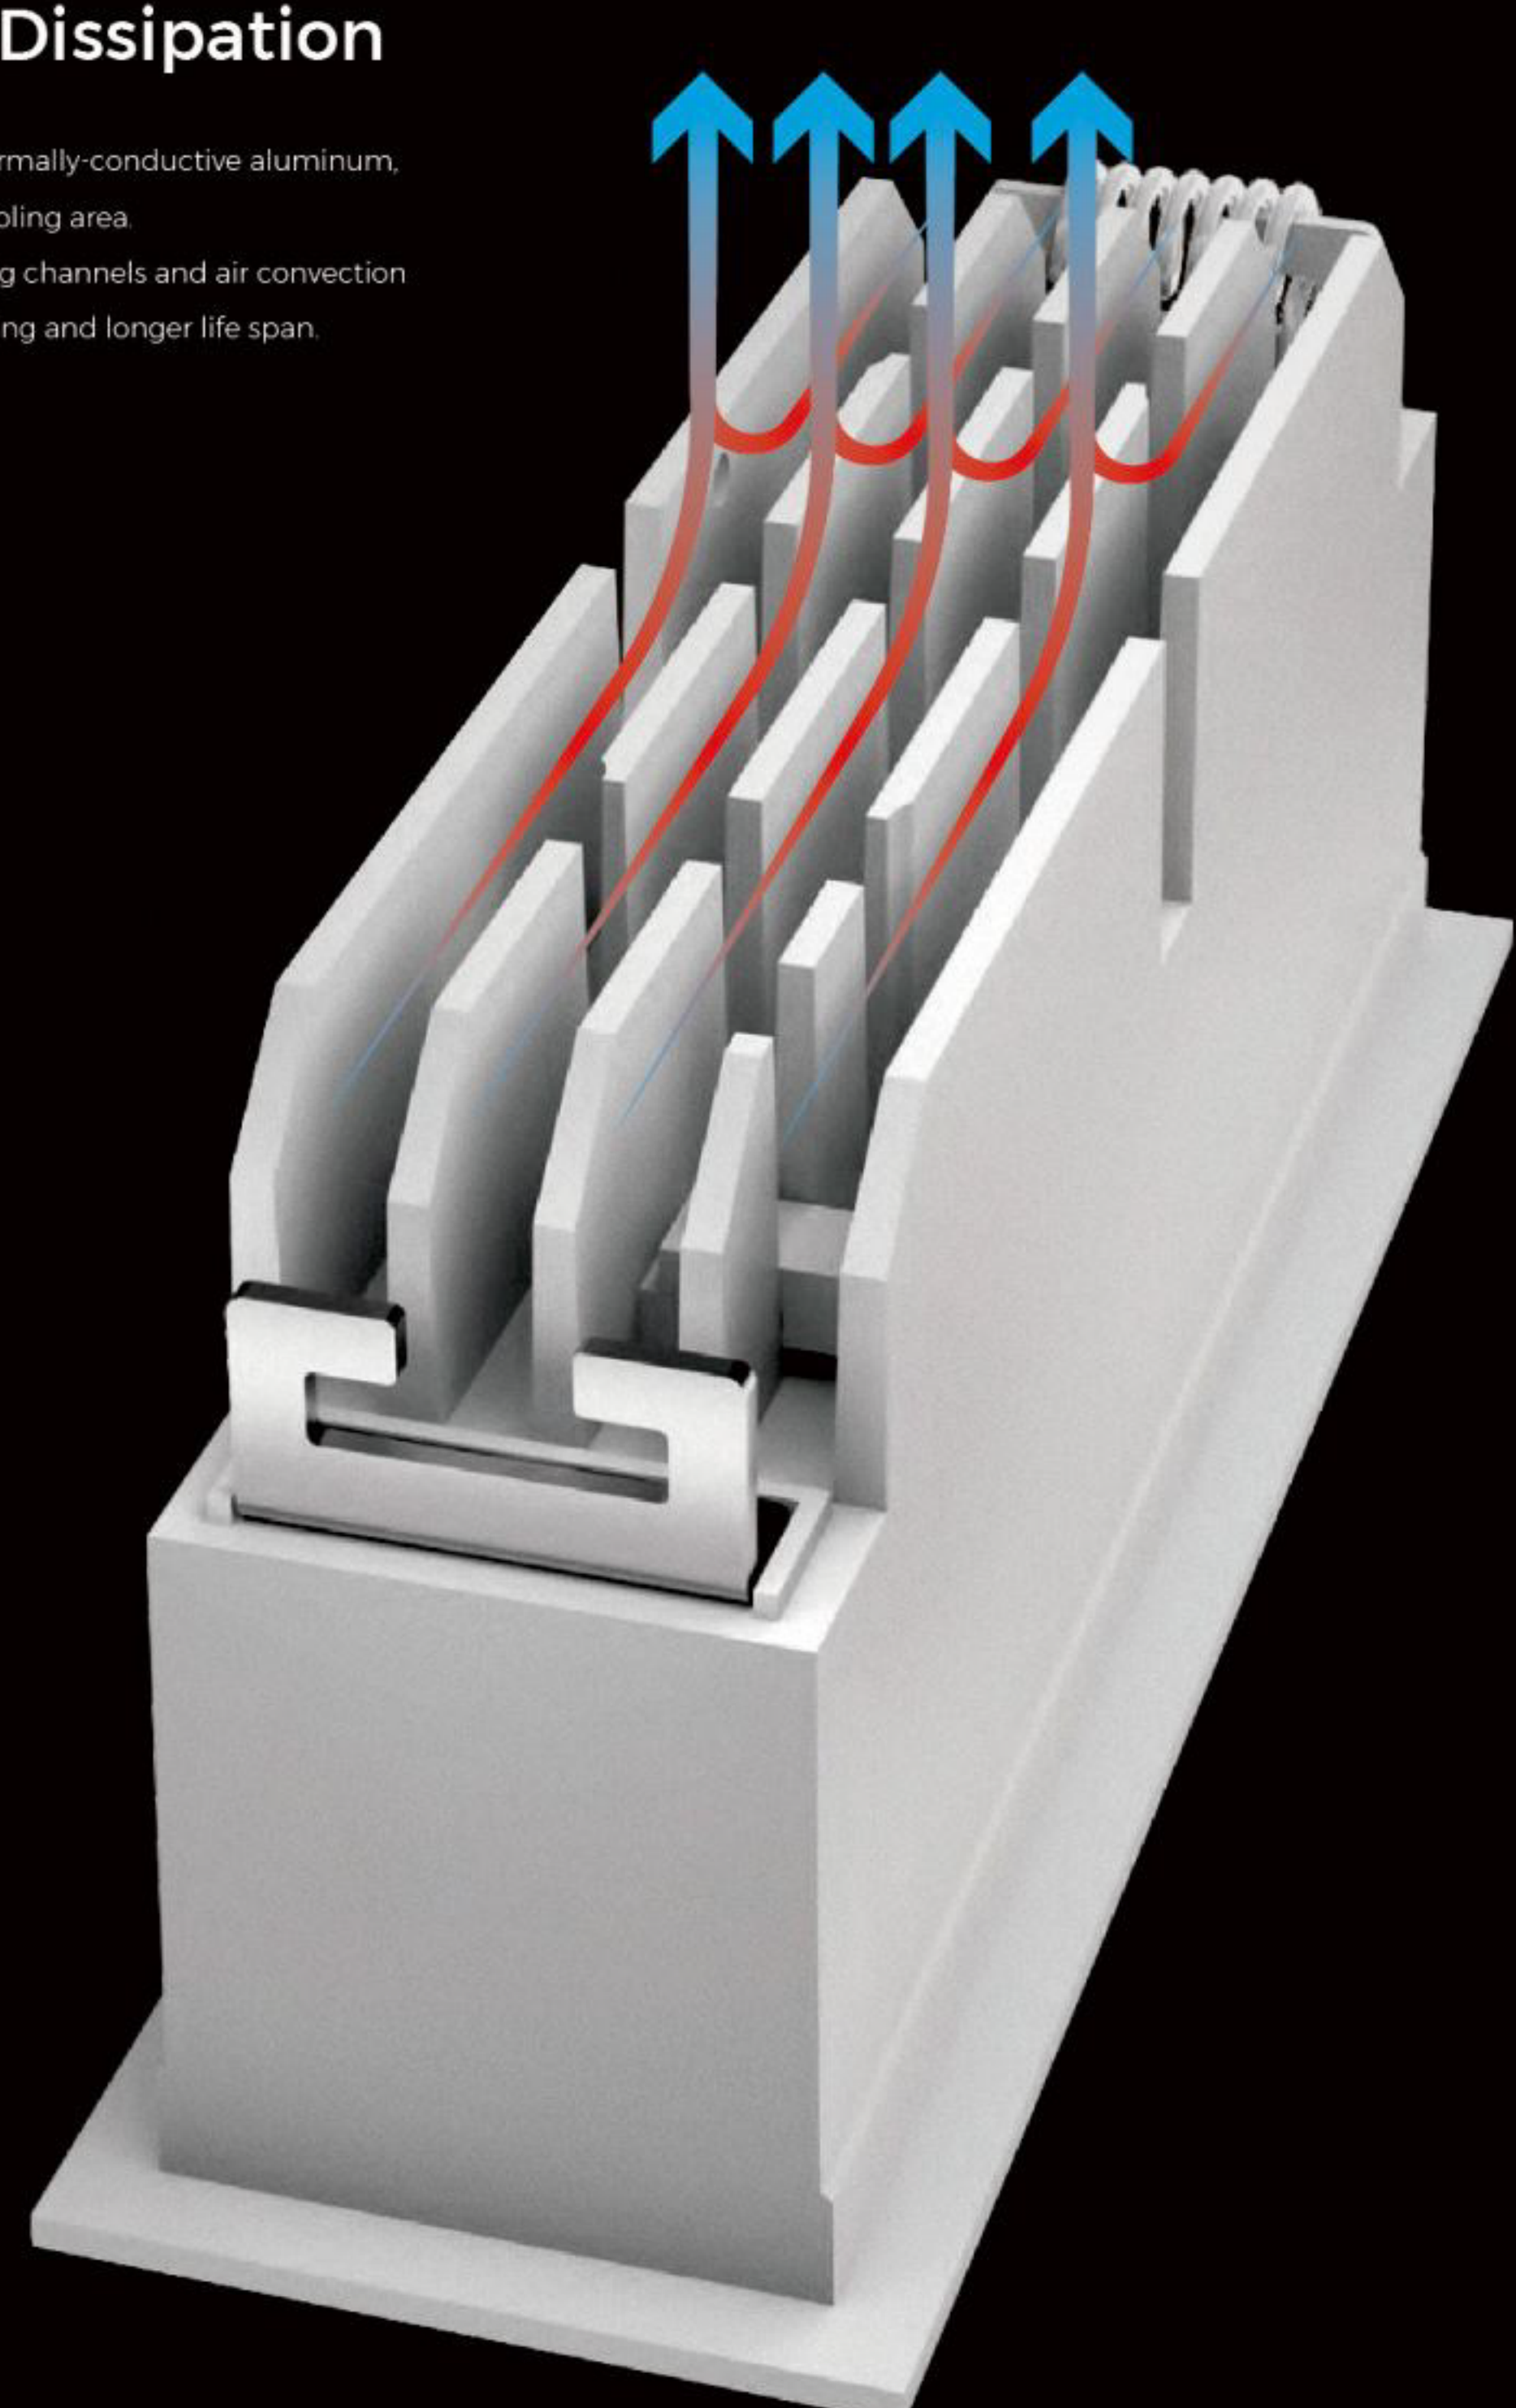

Efficient Convection Heat Dissipation