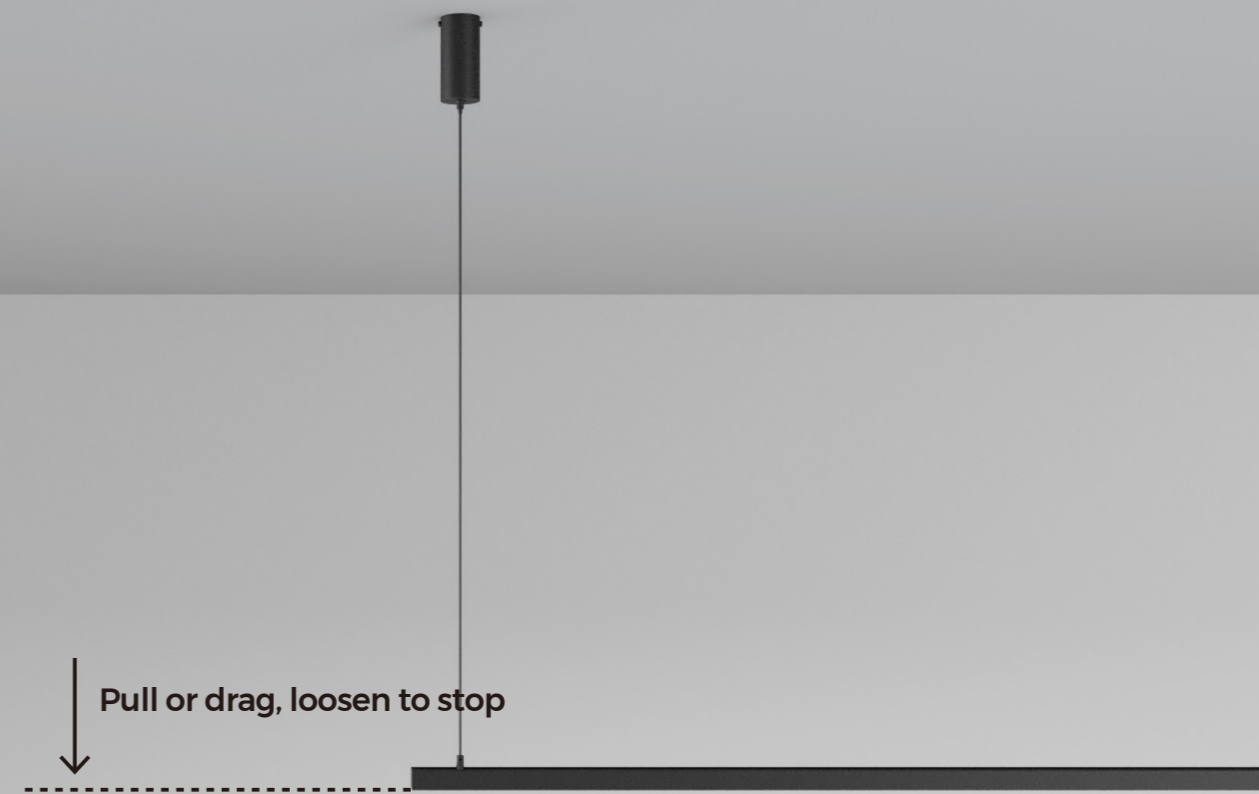

## Round Neon Light

360° uniform light without dark area  
Flexible bending, magical light

LINEAR LIGHT MODULE - HOVERING LIGHT

# Hovering Light

All pendant light can upgrade to hovering version  
Hovering at any place you want

Regular power feeder

Hovering power feeder

↓ Pull or drag, loosen to stop

Decorative Light Module

DECORATIVE LIGHT MODULE

## Waterdrop Light

Compact and delicate,  
focus light spot.

DECORATIVE LIGHT MODULE