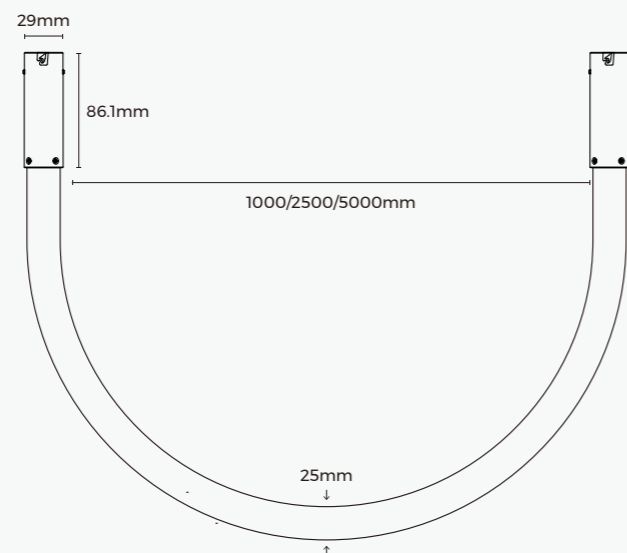

## Multiple sizes precise light control

Professional optics, precise light control, 15、 24、 36、  
50degrees and other specifications

Ø30/ 42/ 52/ 62mm various sizes optional

SPOTLIGHT MODULE - ZOOM SPOTLIGHT

## Ultra-slim linear luminaire

22.5mm thick, 23mm luminous surface  
Ultimate design, ultra-slim but highly-efficient

LINEAR LIGHT MODULE - PENDANT LIGHT

## Up & down-lighting luminaire

Functional lighting and meanwhile foiling atmosphere

LINEAR LIGHT MODULE - ROUND NEON LIGHT

## Round Neon Light

360° uniform light without dark area  
Flexible bending, magical light

LINEAR LIGHT MODULE - HOVERING LIGHT