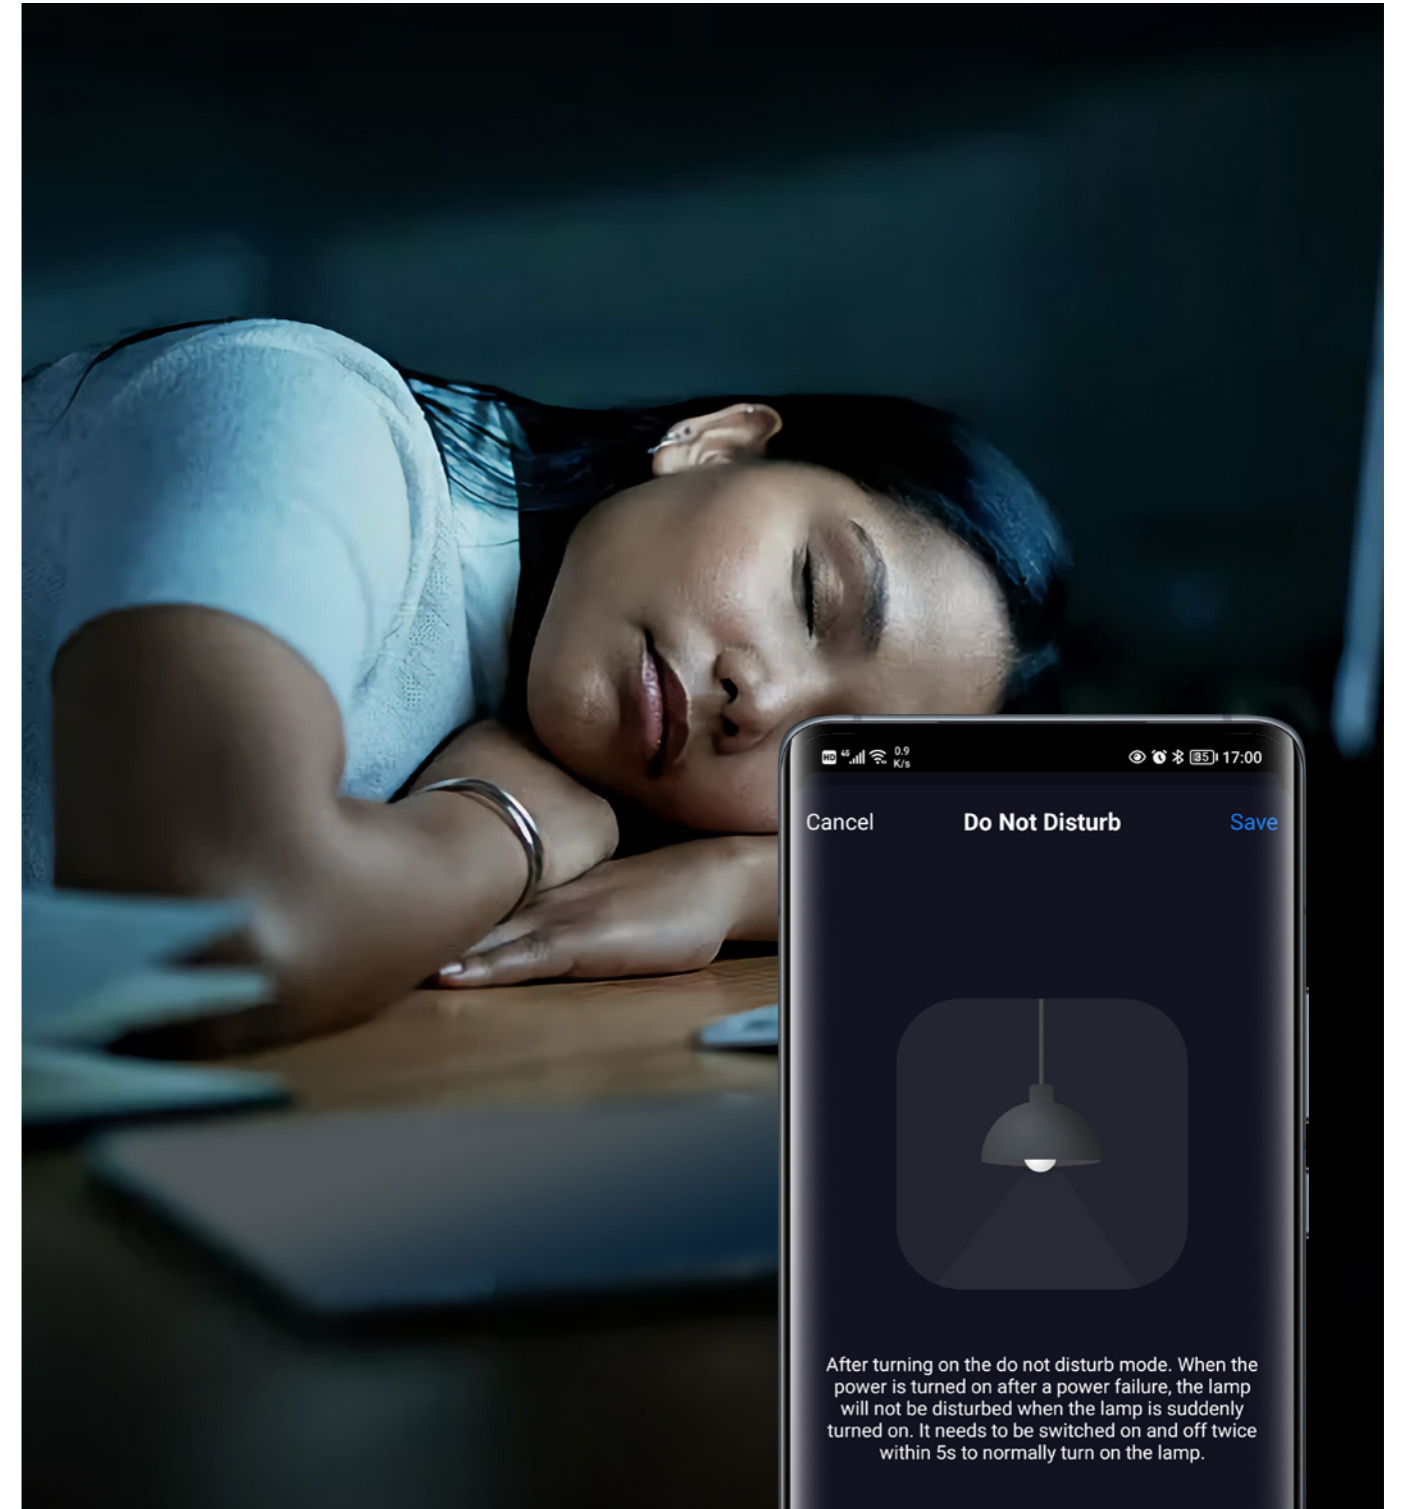

Do Not Disturb

Avoid sudden auto re-start after power outage