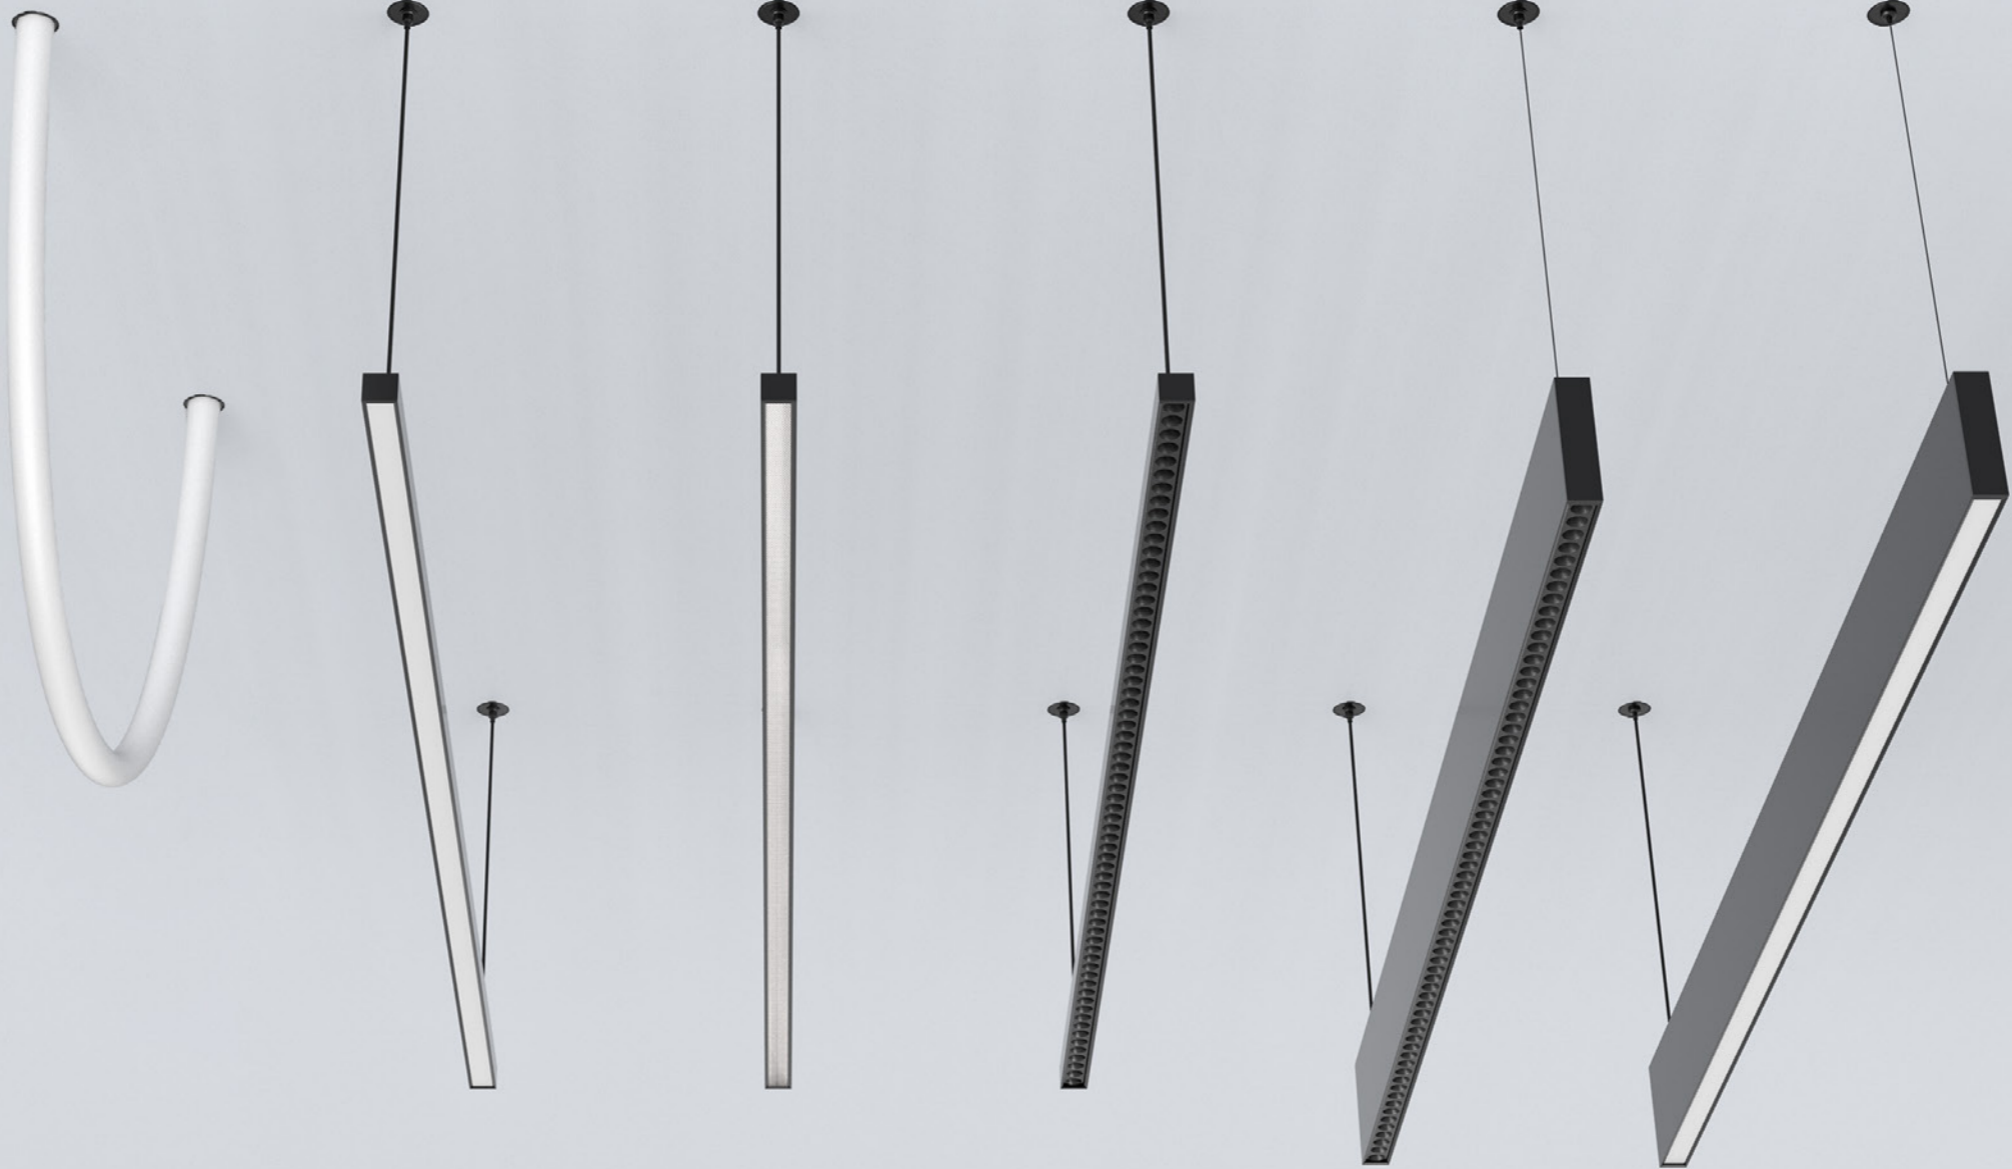

## 355° luminous, free rotation

355° round luminous surface

Free rotation, flexible styling

355° luminous

±355° free rotation

Free combination

## Long-distance uniform wall washing

Effective washing distance is 2-3m, main lumen is about 500lx  
Uniformity of illuminance within 2m is more than 0.8.

0.5m away from wall

0.8m away from wall

1m away from wall

Linear Light Module (pendant)

LINEAR LIGHT MODULE - PENDANT LIGHT

## Ultra-slim linear luminaire

22.5mm thick, 23mm luminous surface  
Ultimate design, ultra-slim but highly-efficient

LINEAR LIGHT MODULE - PENDANT LIGHT