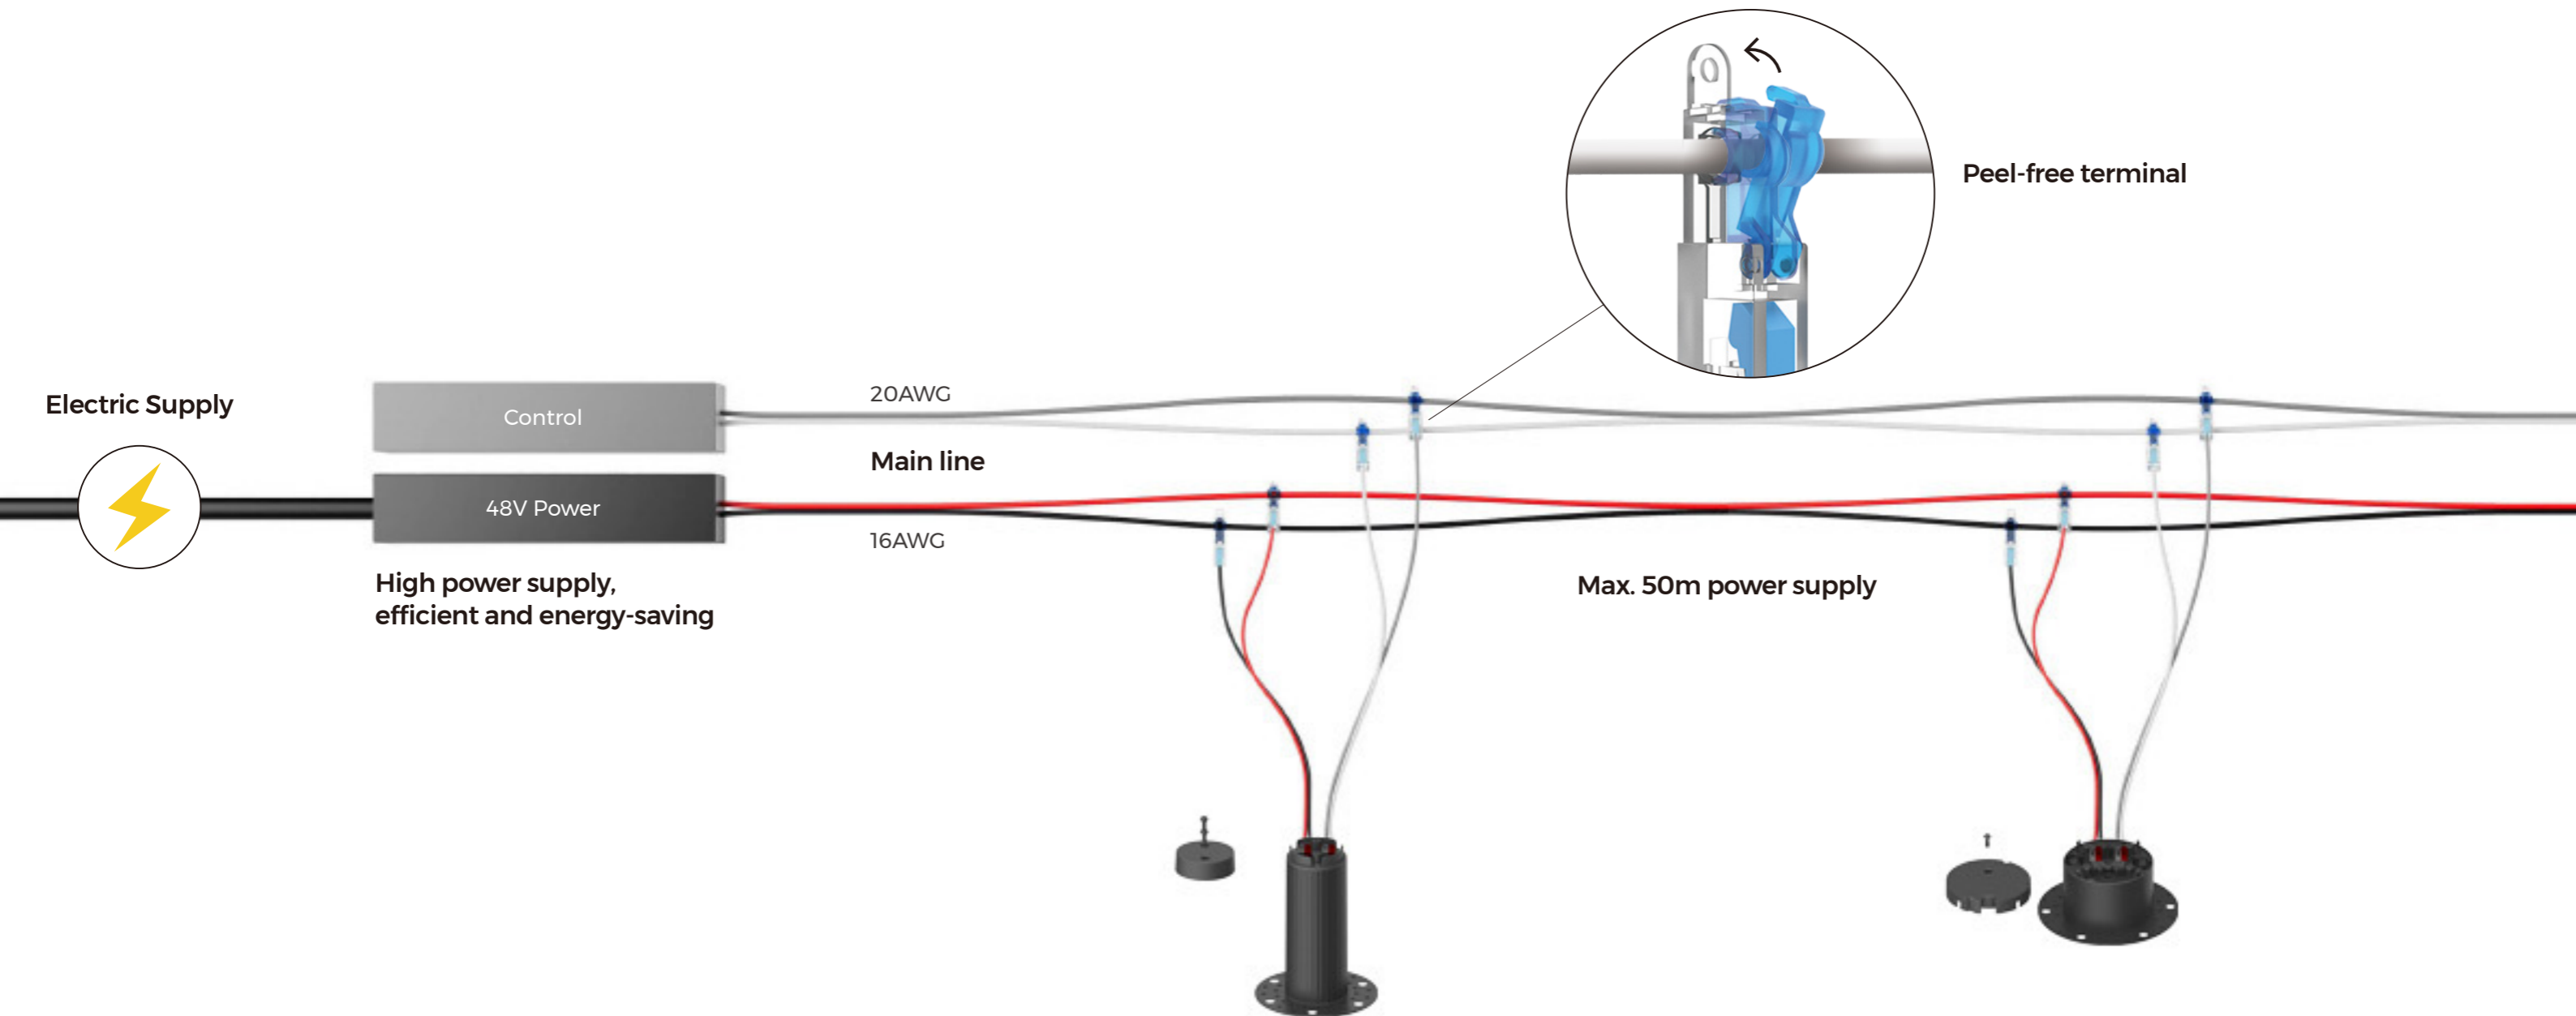

Easy Access To Electricity