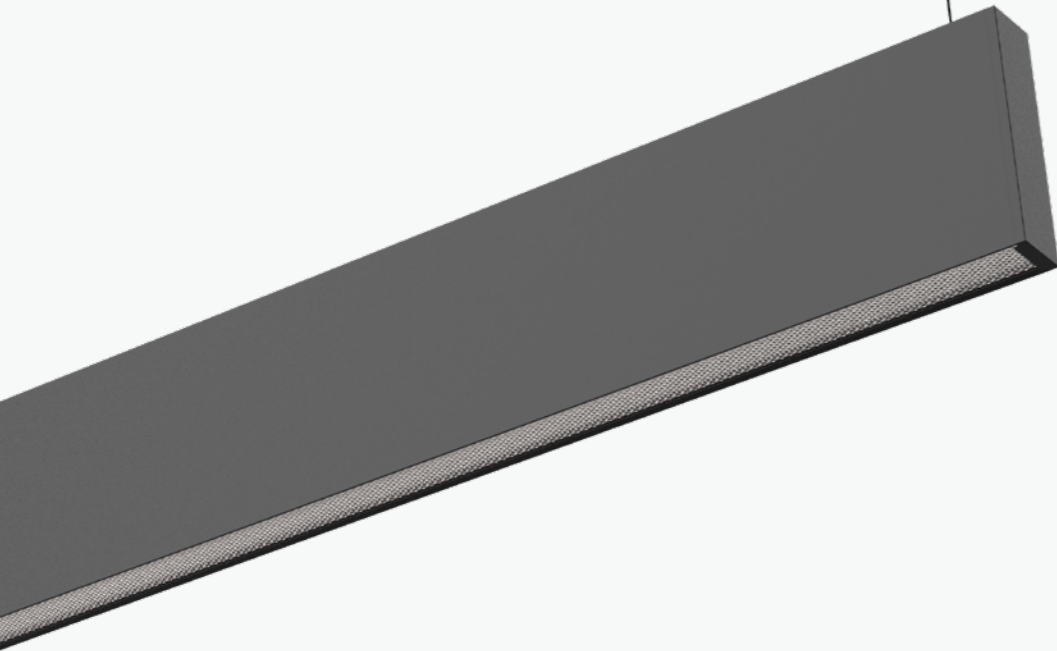

## Ultra-slim linear luminaire

22.5mm thick, 23mm luminous surface  
Ultimate design, ultra-slim but highly-efficient

LINEAR LIGHT MODULE - PENDANT LIGHT

## Up & down-lighting luminaire

Functional lighting and meanwhile foiling atmosphere

LINEAR LIGHT MODULE - ROUND NEON LIGHT