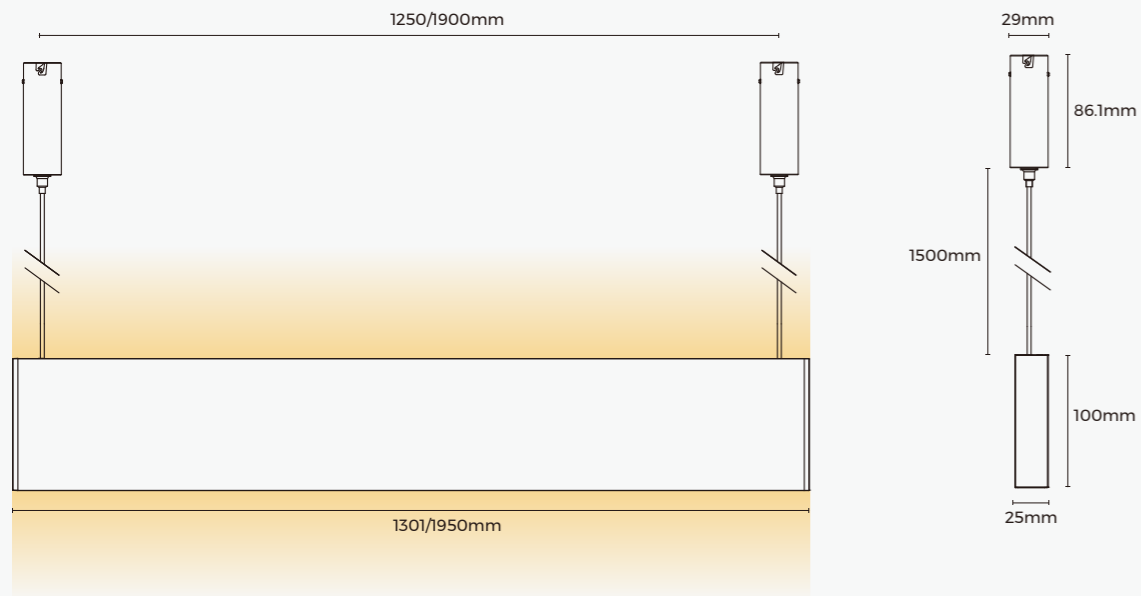

## Ultra-slim linear luminaire

22.5mm thick, 23mm luminous surface  
Ultimate design, ultra-slim but highly-efficient

LINEAR LIGHT MODULE - PENDANT LIGHT

## Up & down-lighting luminaire

Functional lighting and meanwhile foiling atmosphere

LINEAR LIGHT MODULE - ROUND NEON LIGHT