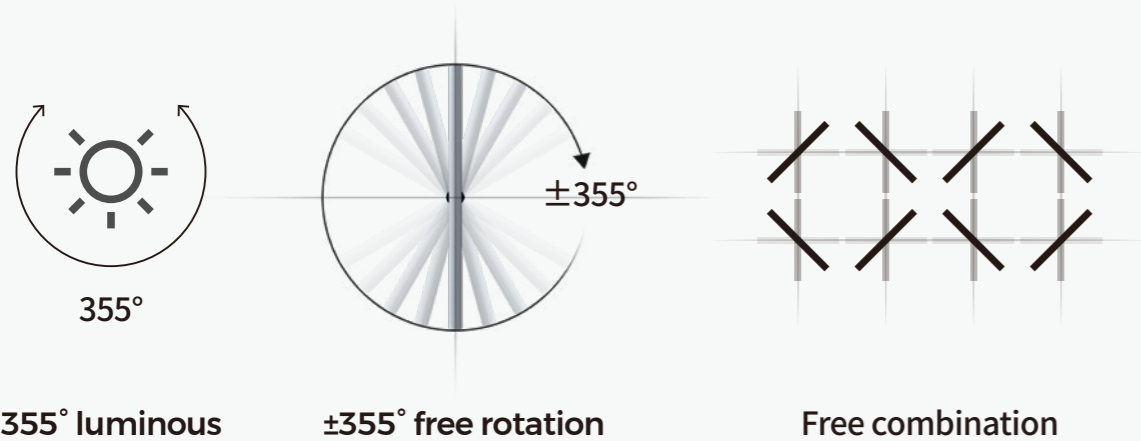

LINEAR LIGHT MODULE - ROUND TUBE

355° luminous, free rotation

355° round luminous surface

Free rotation, flexible styling

355° luminous

±355° free rotation

Free combination