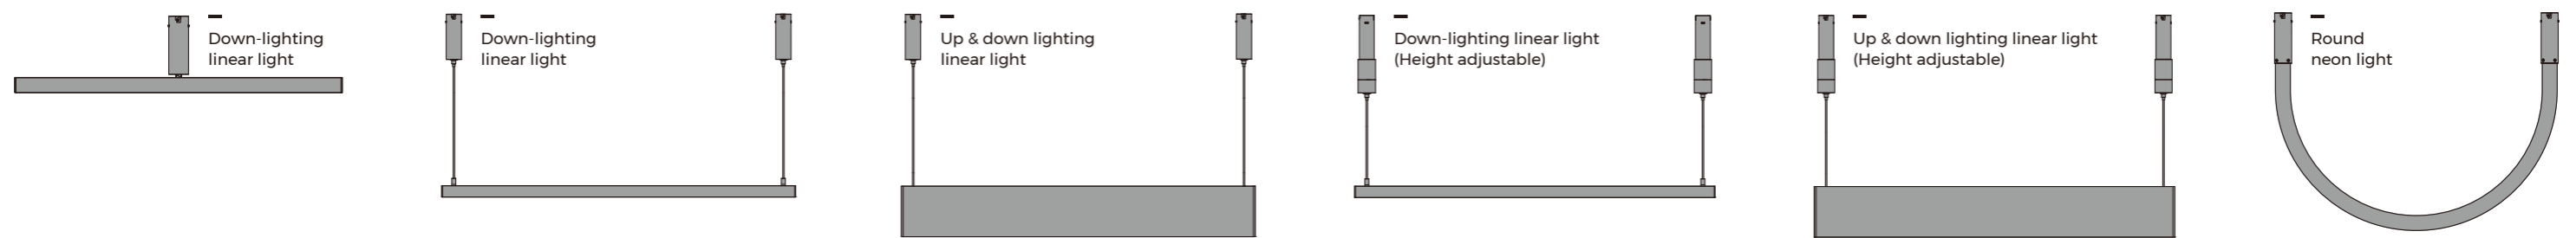

Linear Lights