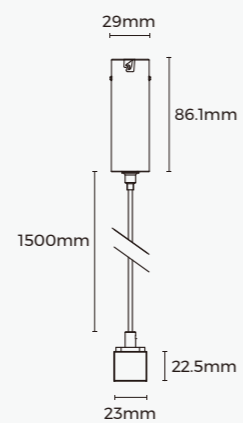

## Long-distance uniform wall washing

Effective washing distance is 2-3m, main lumen is about 500lx  
Uniformity of illuminance within 2m is more than 0.8.

0.5m away from wall

0.8m away from wall

1m away from wall

## Ultra-slim linear luminaire

22.5mm thick, 23mm luminous surface  
Ultimate design, ultra-slim but highly-efficient

LINEAR LIGHT MODULE - PENDANT LIGHT