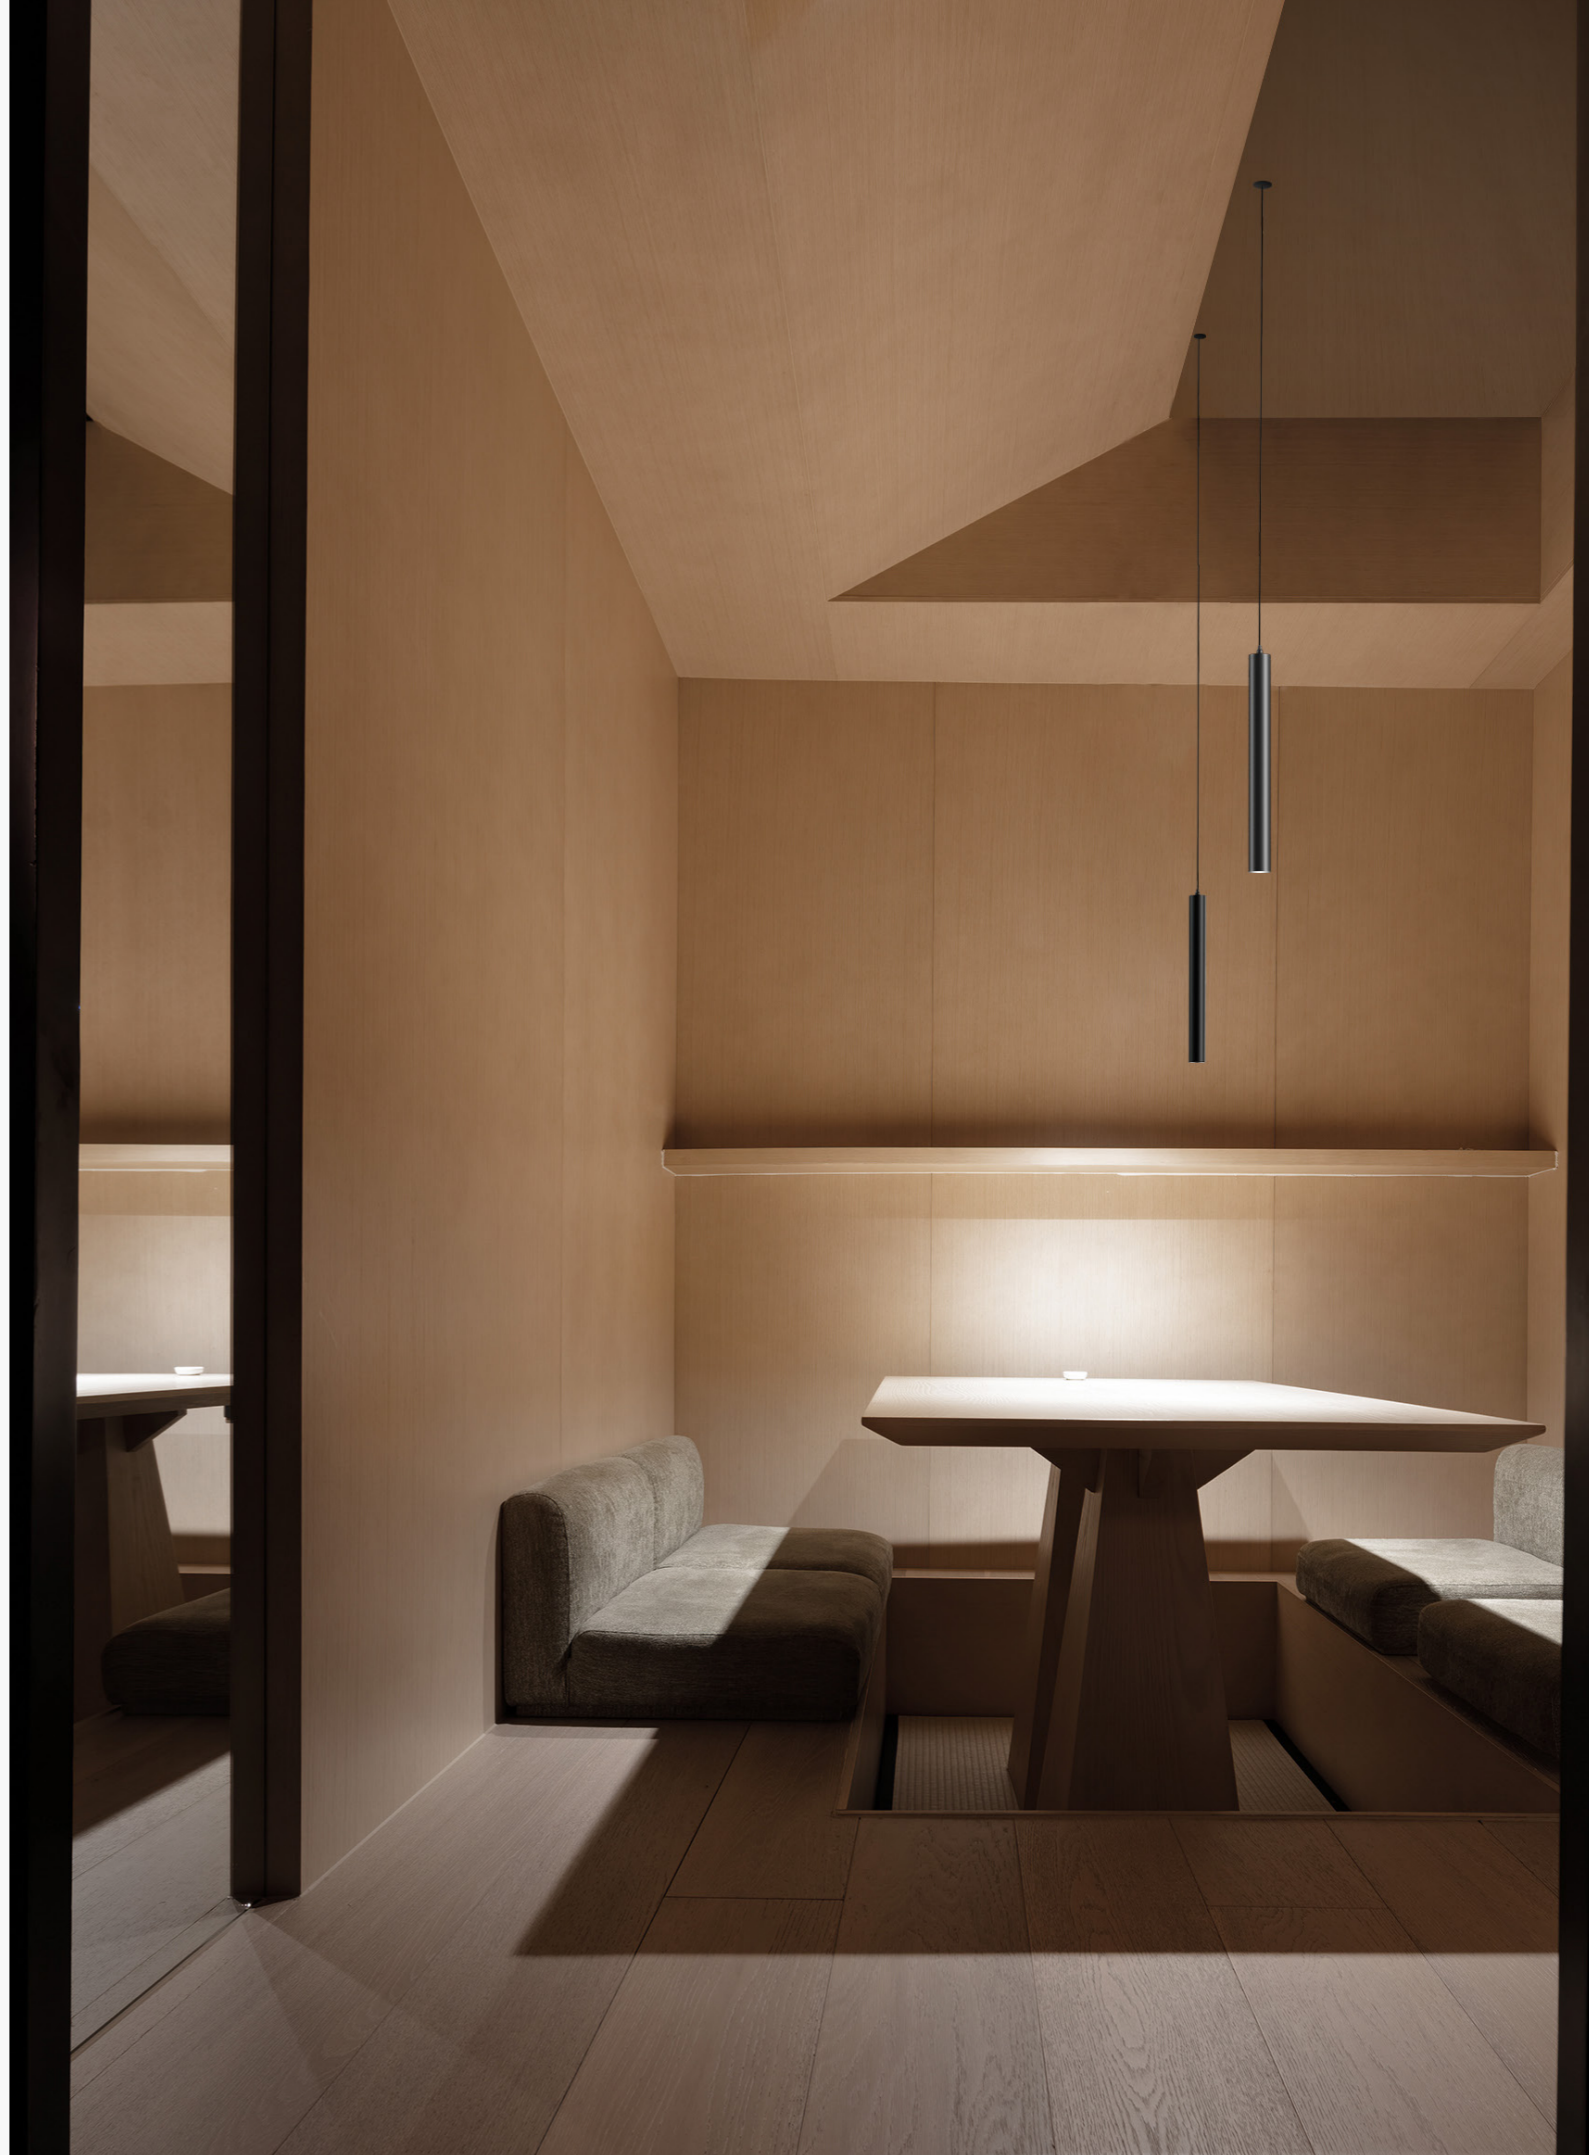

## Waterdrop Light

Compact and delicate,  
focus light spot.

DECORATIVE LIGHT MODULE

## Round Tube Pendant Light

360° uniform light without  
dark area

DECORATIVE LIGHT MODULE

## Ø30mm Pendant Light

Al6063 aluminum lamp body  
Good in anti-corrosion,  
efficient heat dissipation.

DECORATIVE LIGHT MODULE