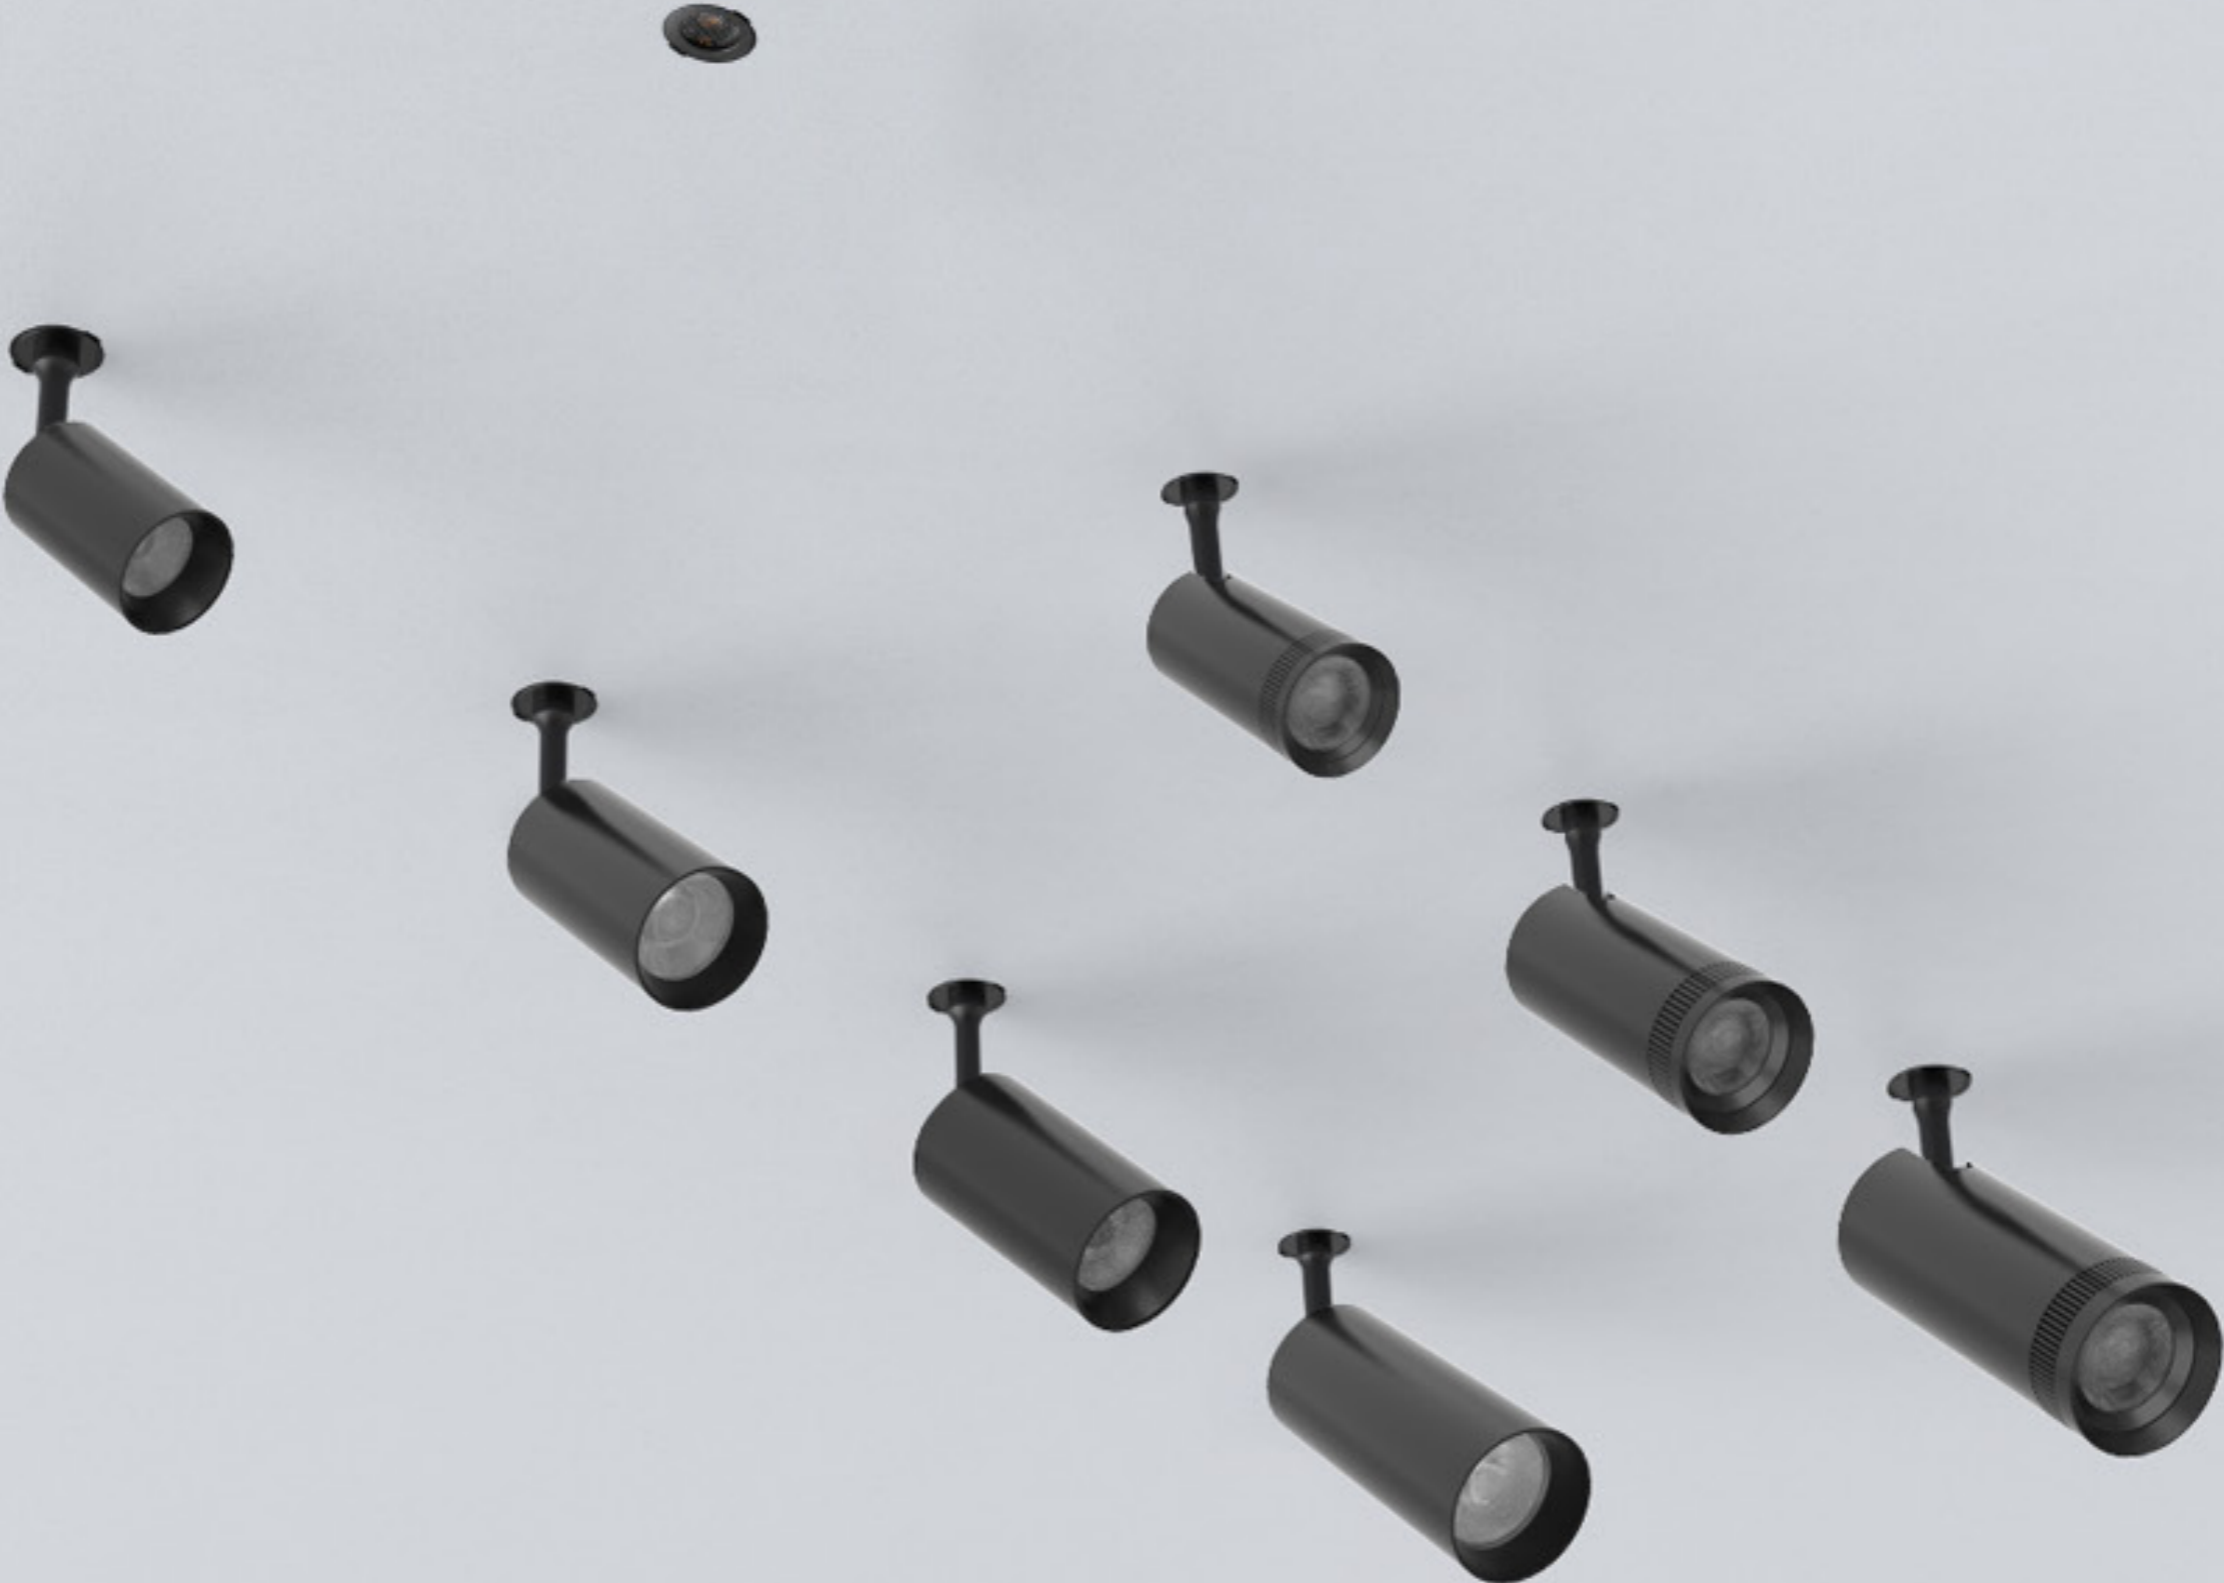

Spotlights