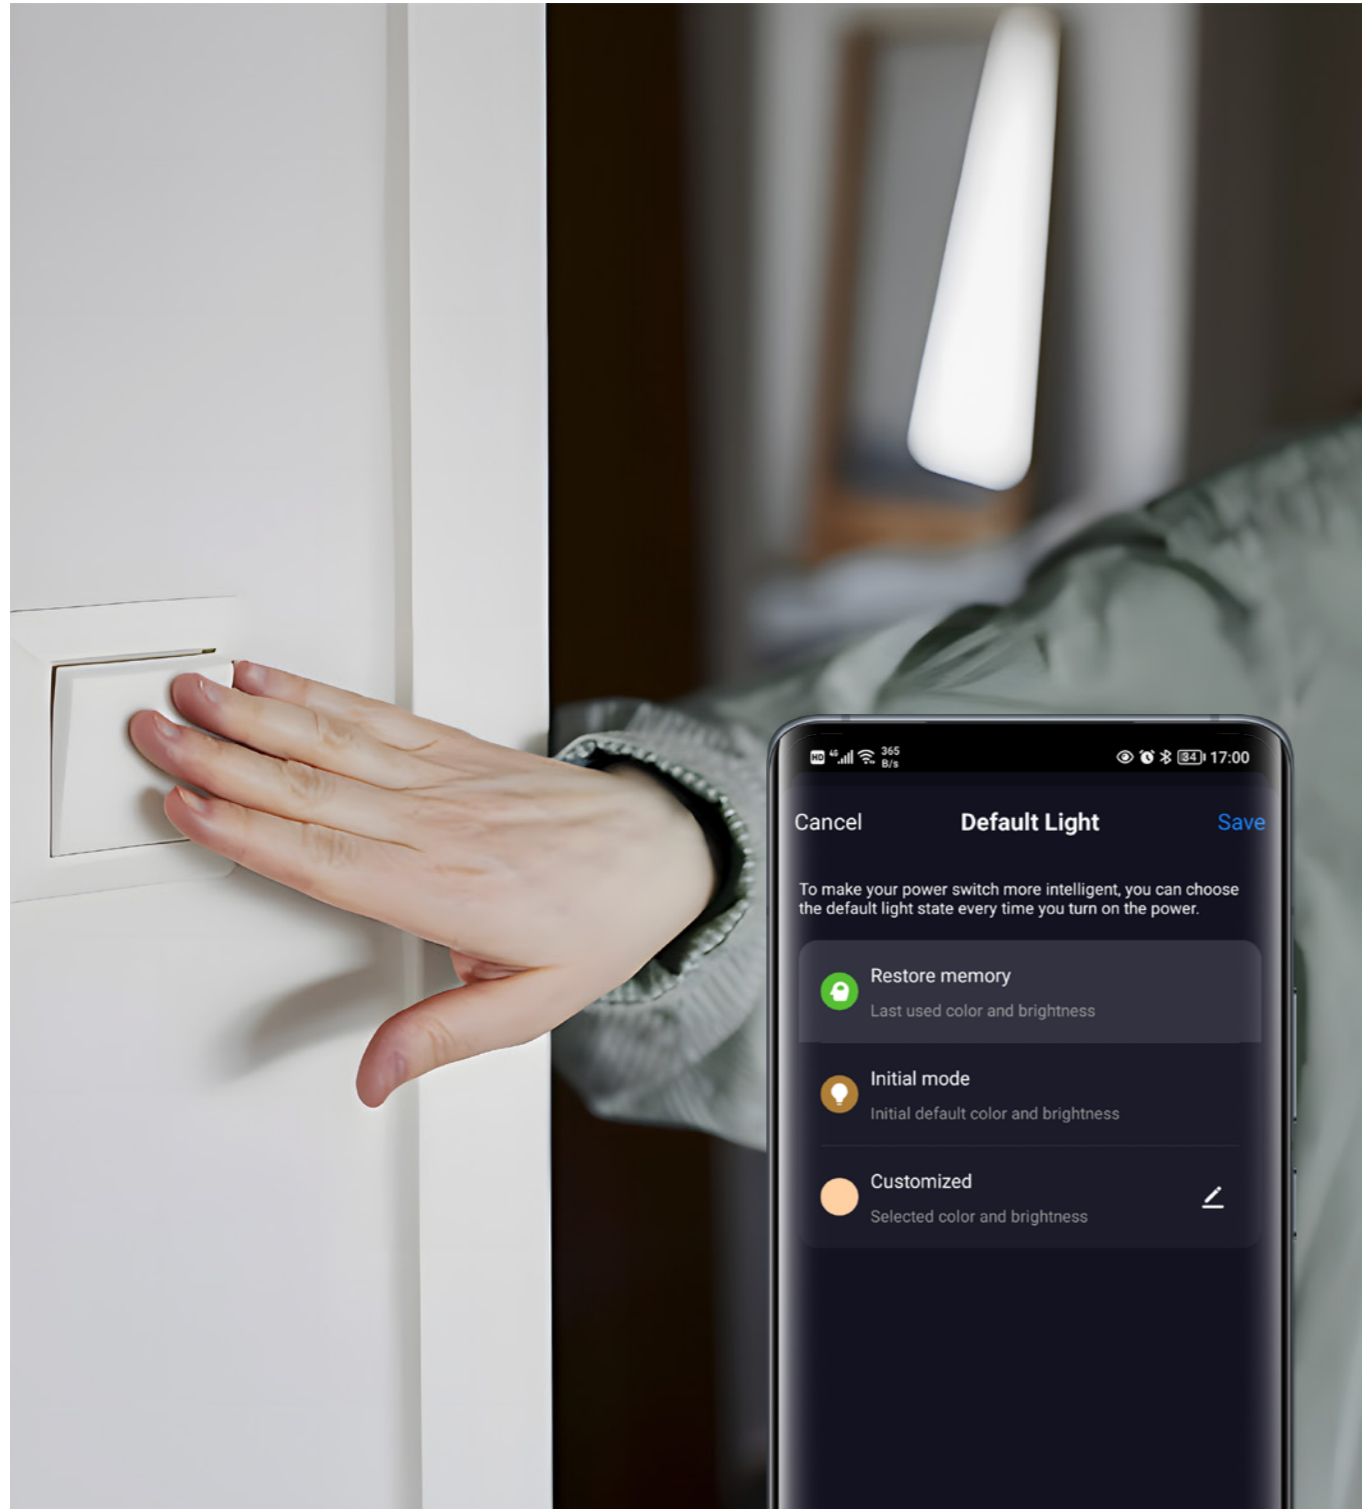

## Soft Start

Set light to darken or brighten gradually  
A buffer for your eyes

## Light Scene

4 scenes, cater to your  
personal needs

## Default Light

Customize your lighting preference

## Do Not Disturb

Avoid sudden auto re-start after power outage

Spotlights

SPOTLIGHT MODULE