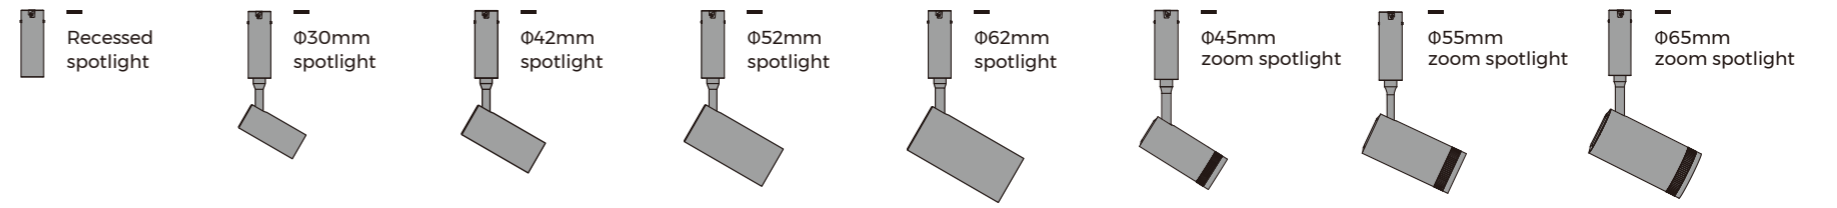

Spotlights