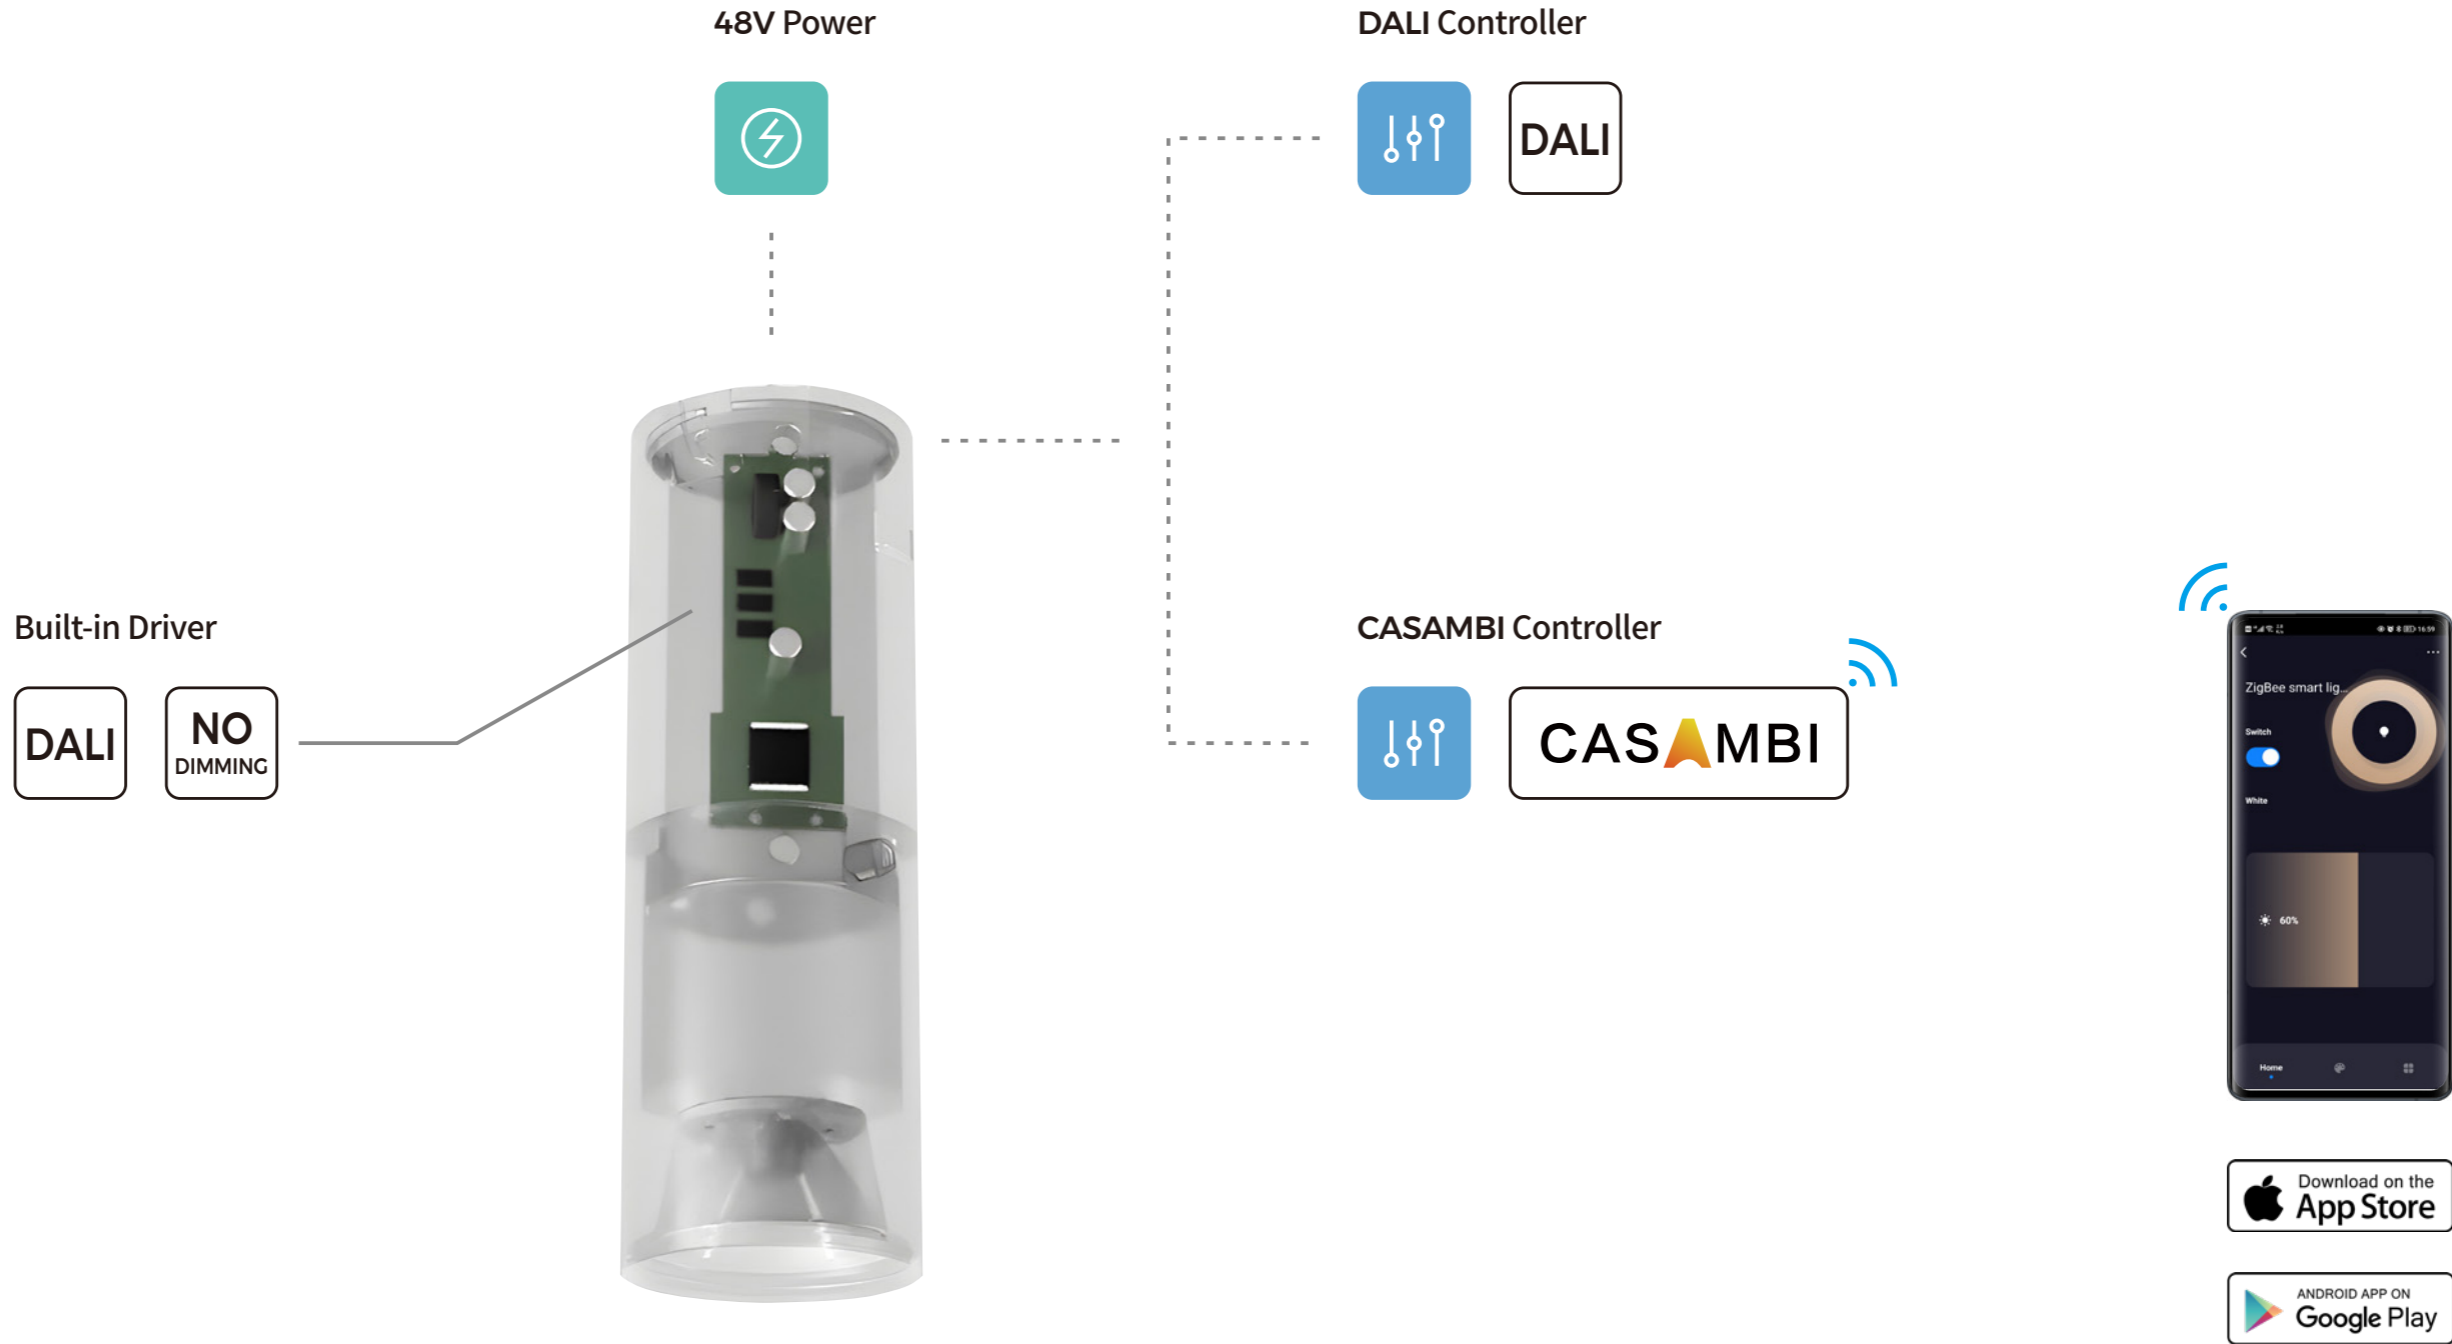

Smart Control

Support various smart control solutions, including non-dimming, DALI2 + Push, Tuya, Casambi for choose at will.