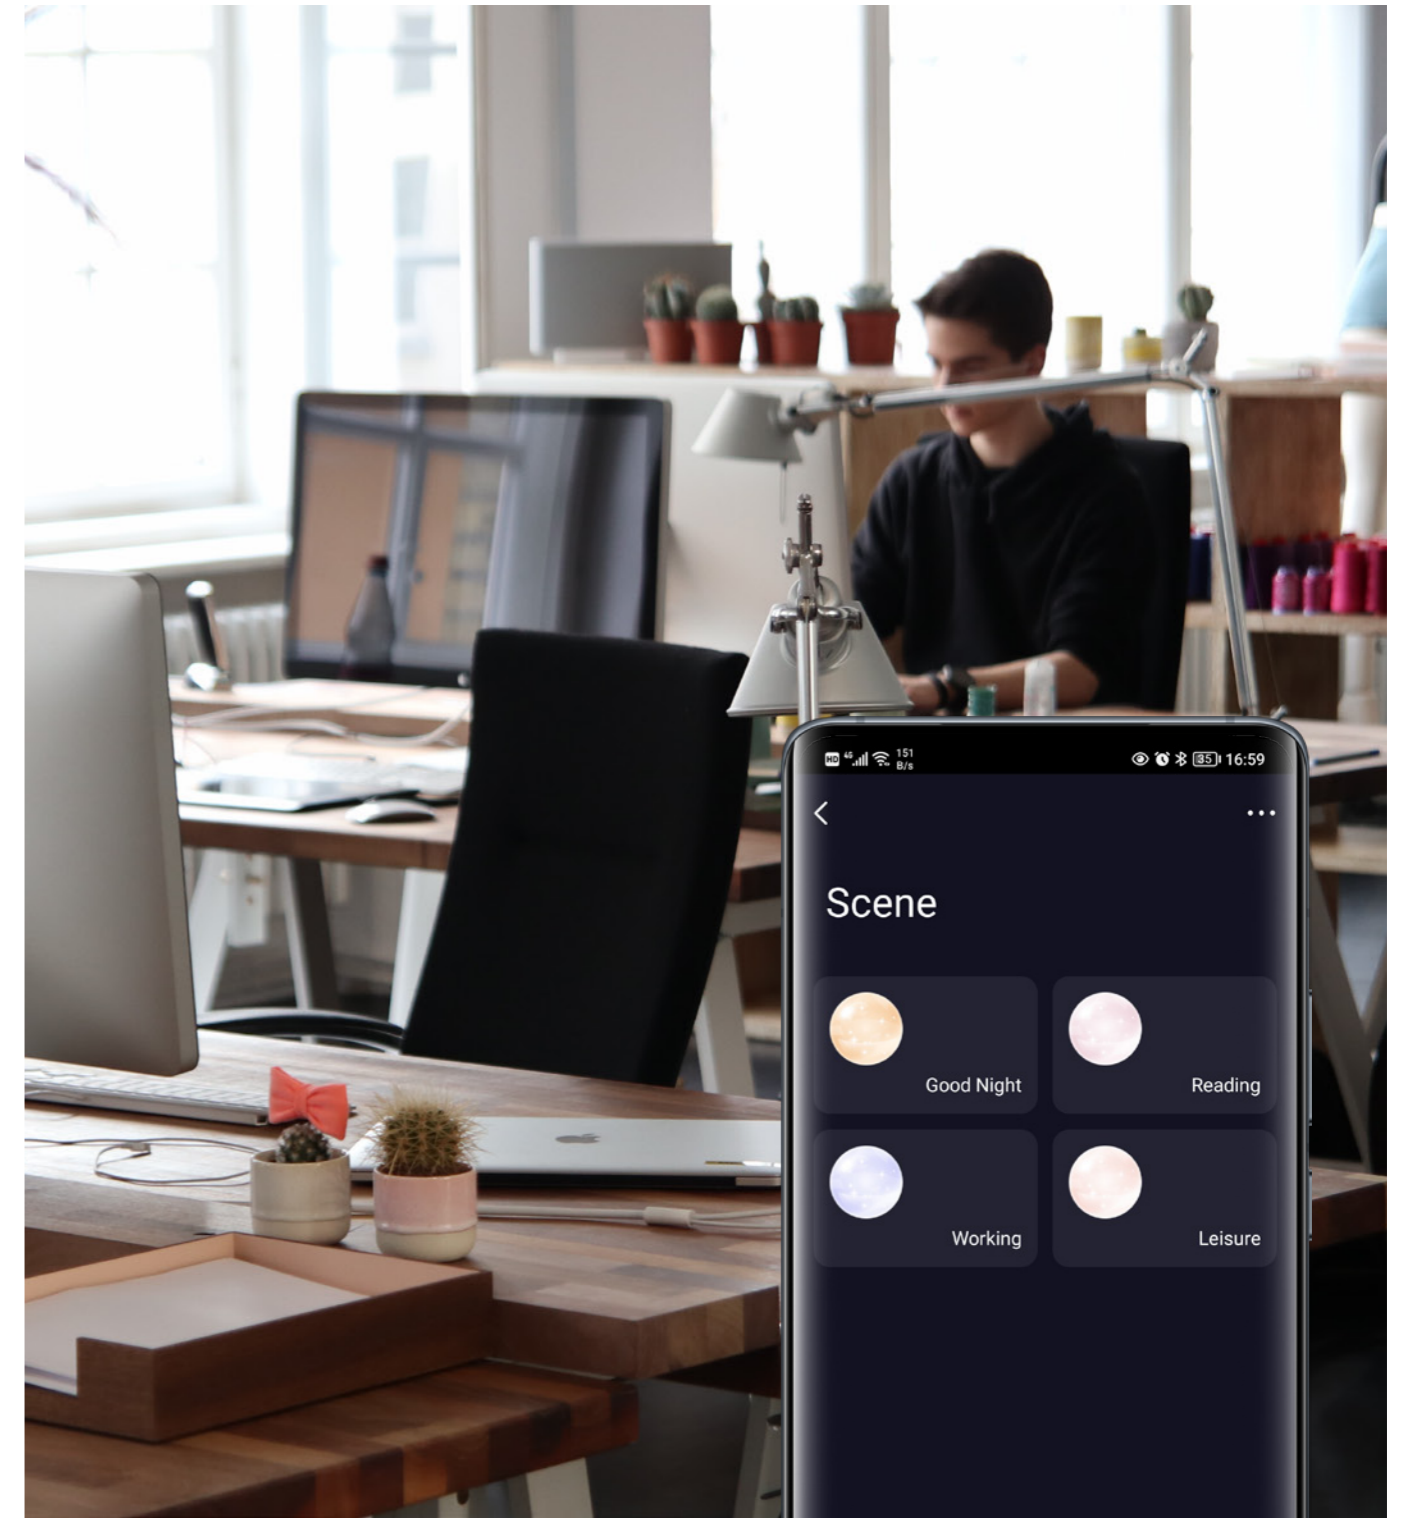

Light Scene

4 scenes, cater to your
personal needs