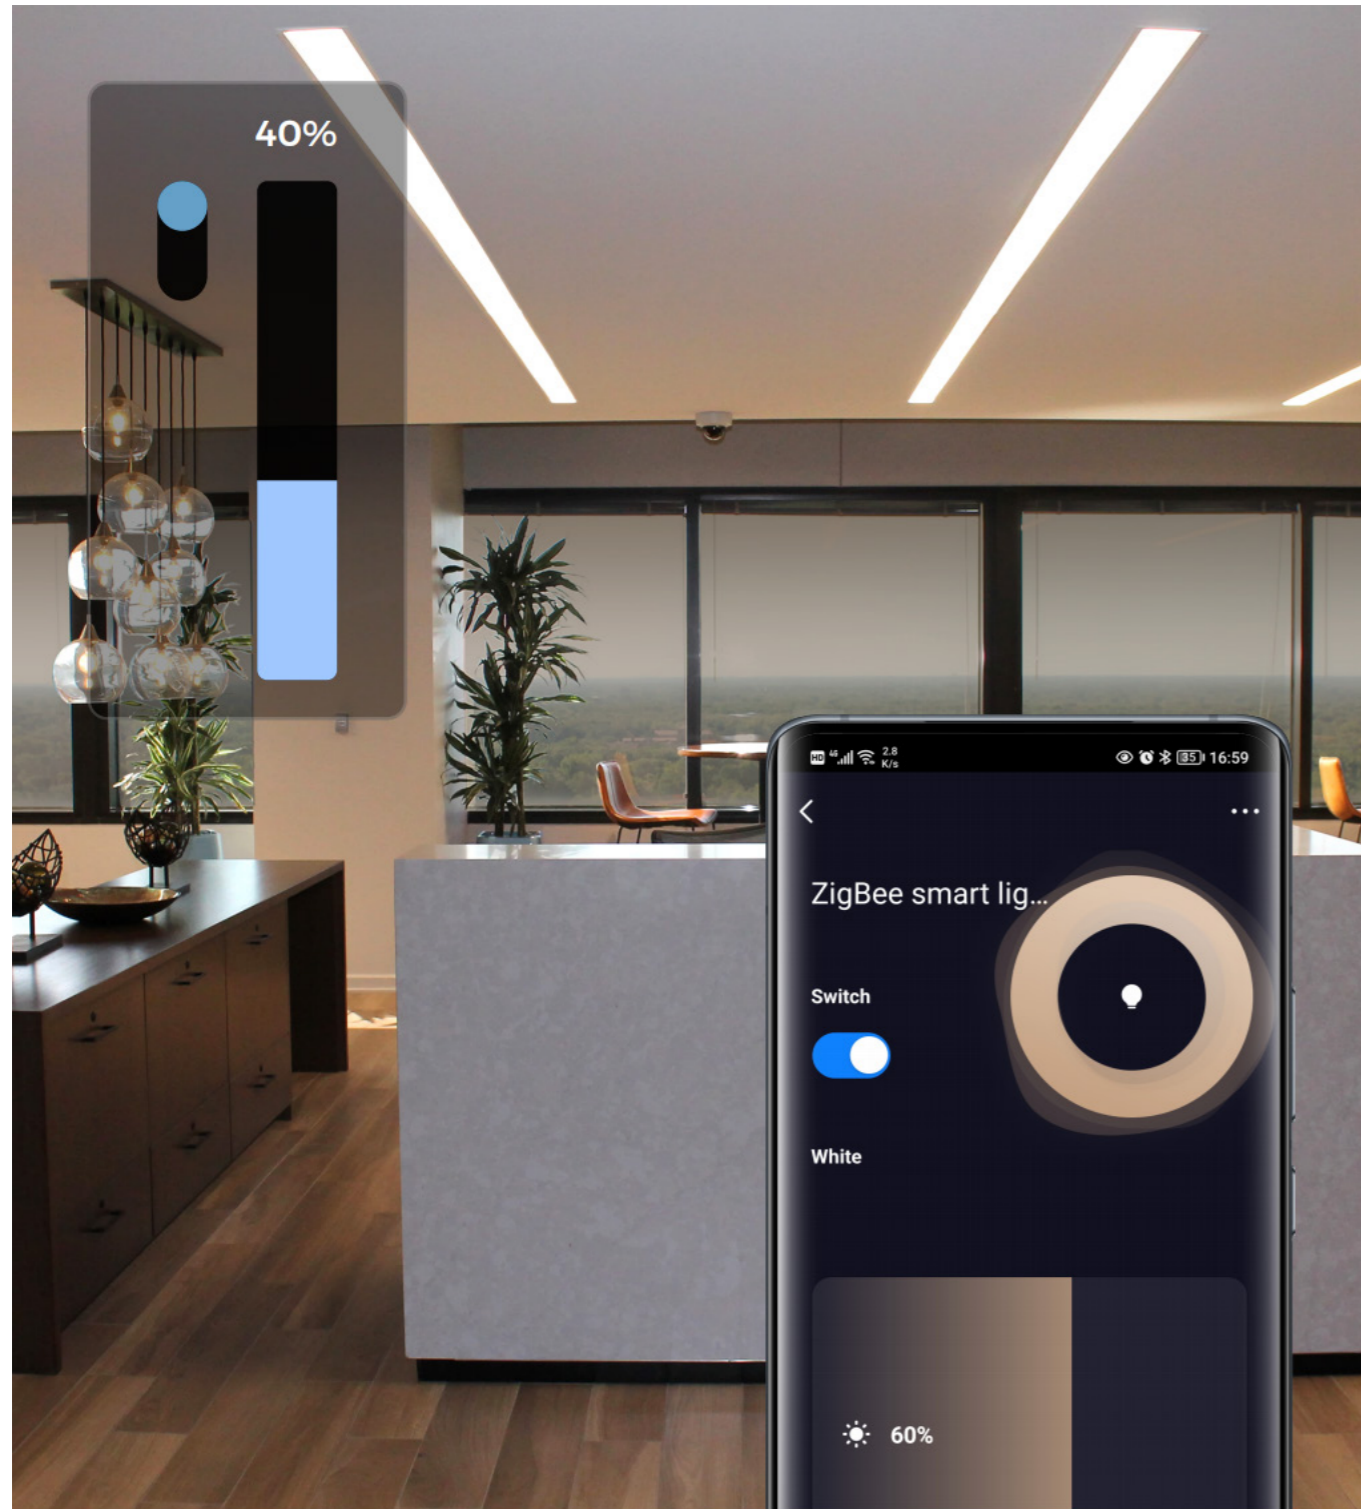

## Remote dimming

Adjust settings for lights remotely via APP