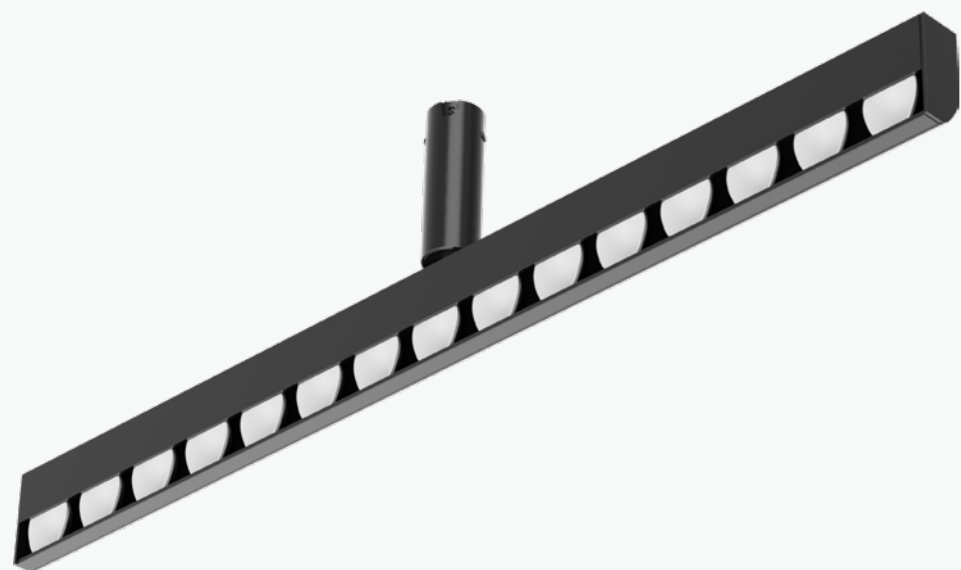

Long-distance uniform wall washing

Effective washing distance is 2-3m, main lumen is about 500lx
Uniformity of illuminance within 2m is more than 0.8.