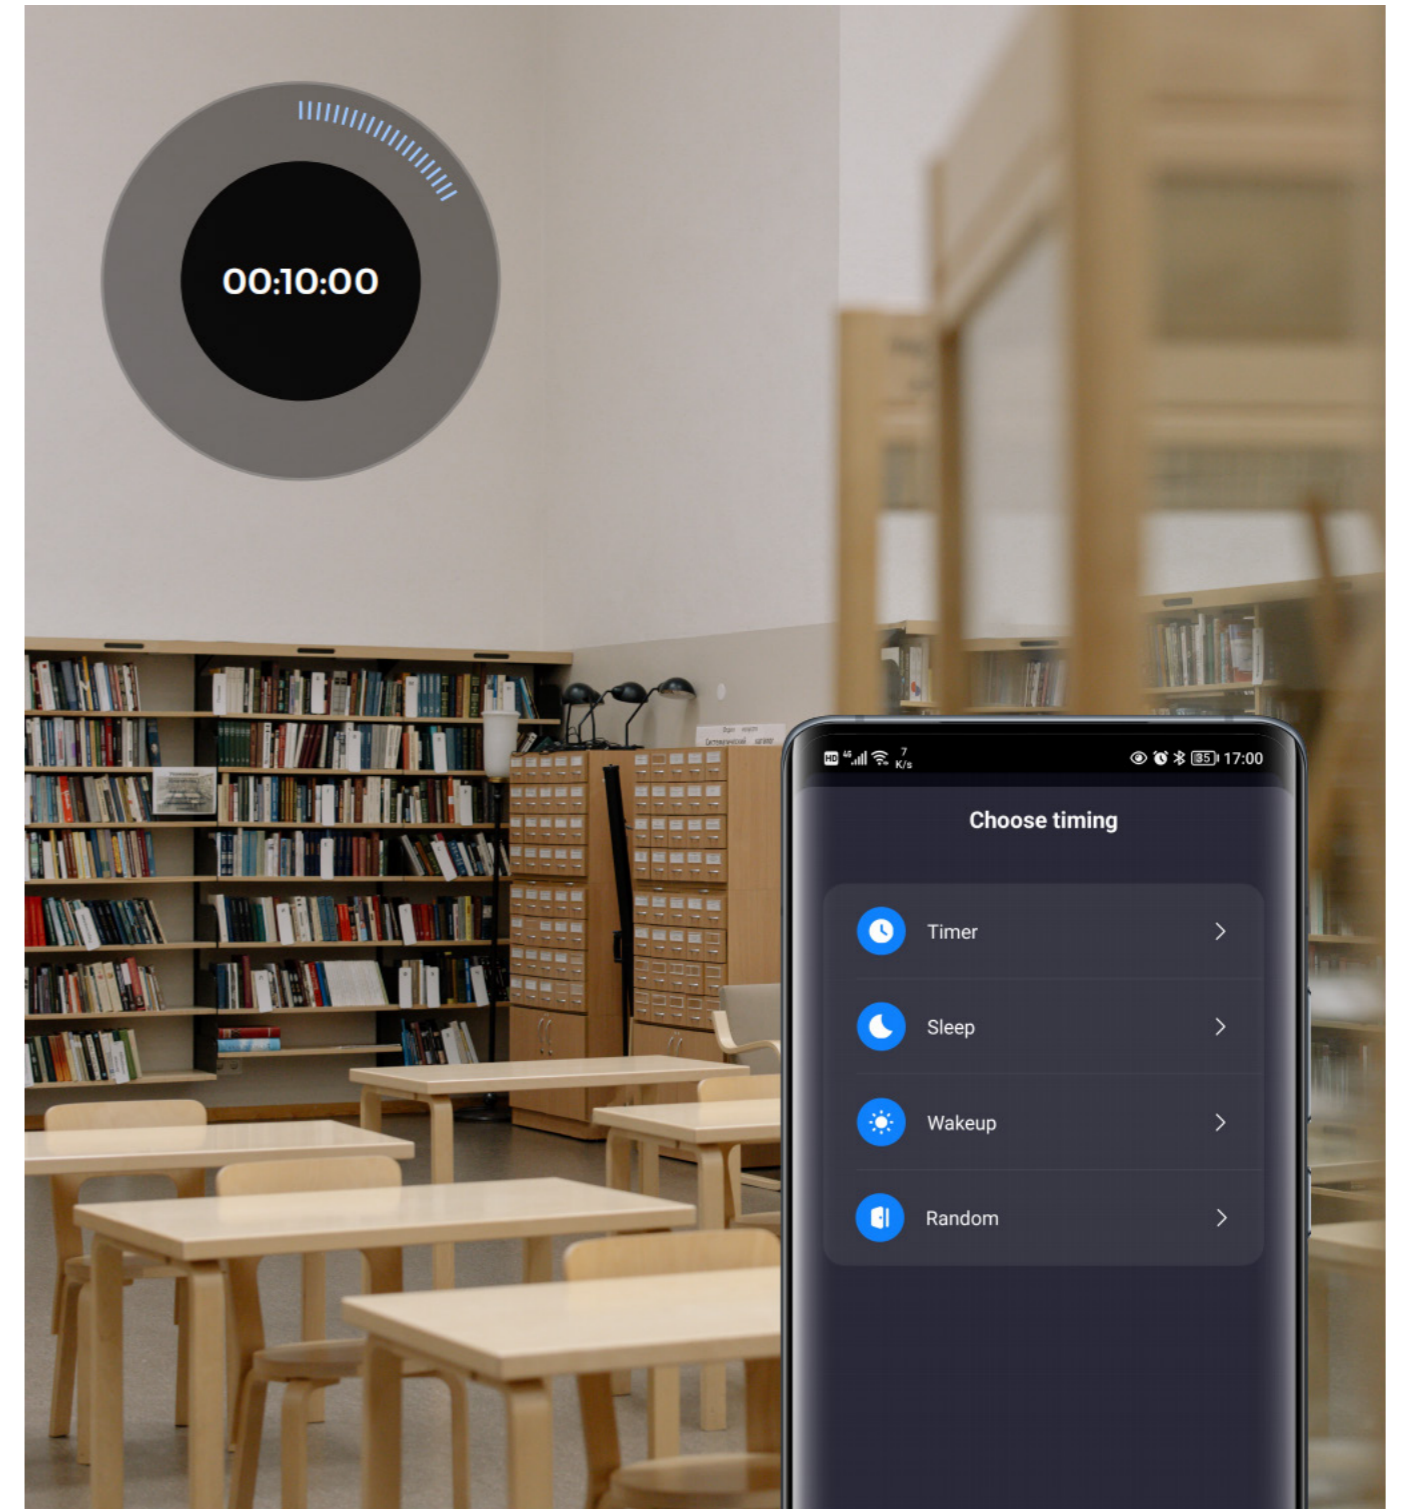

## Remote dimming

Adjust settings for lights remotely via APP

## Timing&Delay Time

Set when to power on/ off  
Make light in tune with your daily rhythm