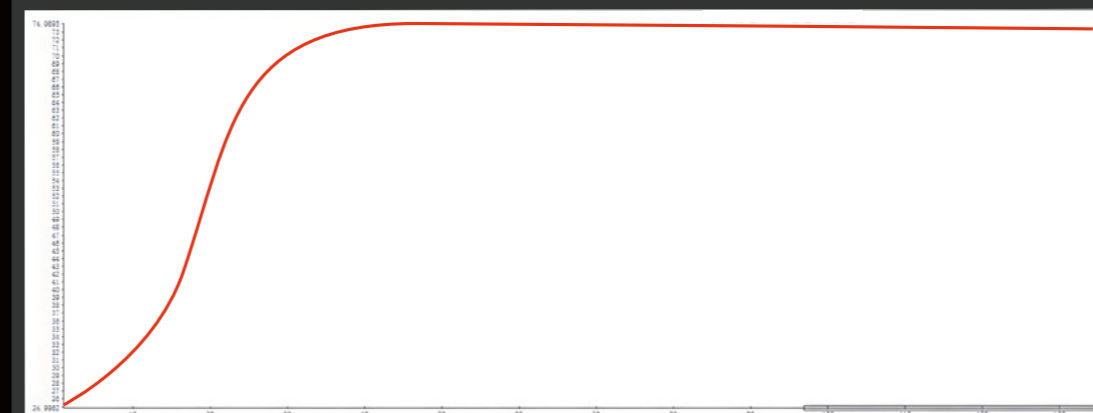

## Curve Of Tc Point Temperature After Lighting

Item.	Rate	Progress	Standard	Avg.
SG	74.0286 °c	TT = 195	1.47084	74.0211 °c
VG	74.0286 °c	TT = 195	1.47134	74.0211 °c
VG	70.1561 °c	TT = 195	1.35632	70.151 °c