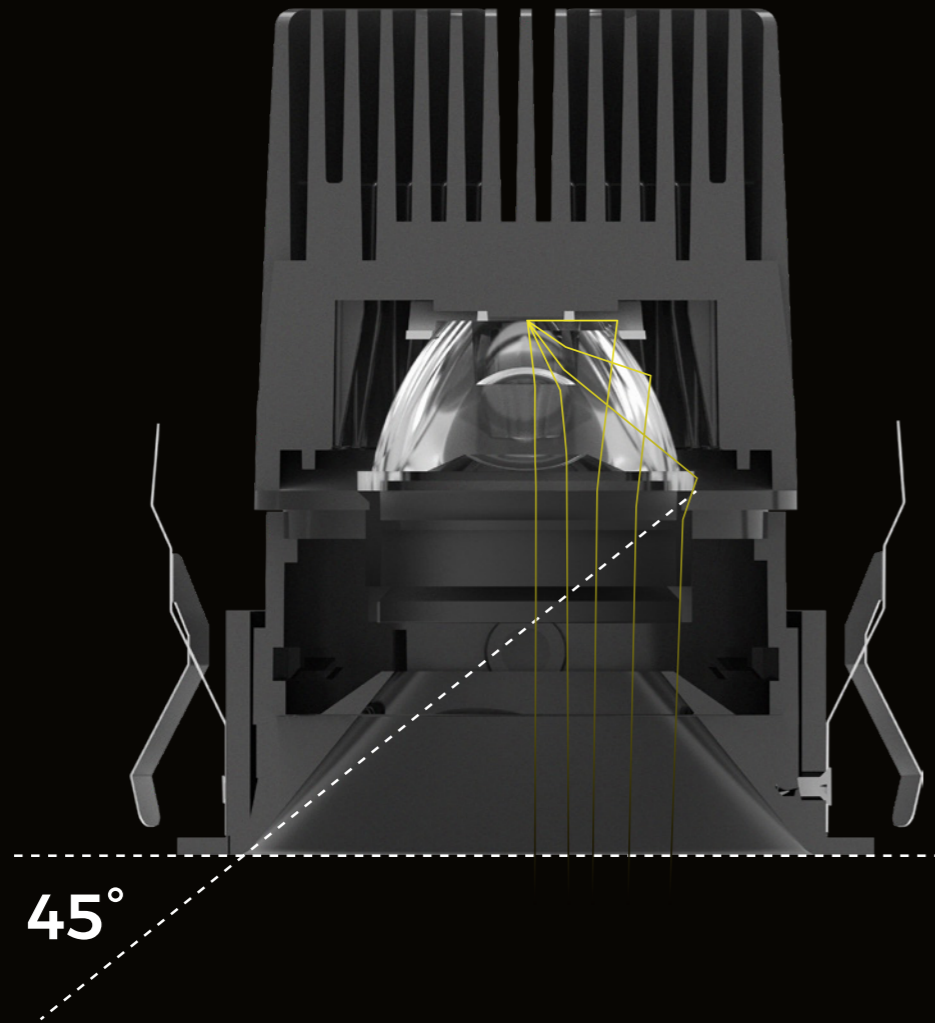

Deep Anti-glare Dark
Light Technology
UGR < 6

High CRI > 90