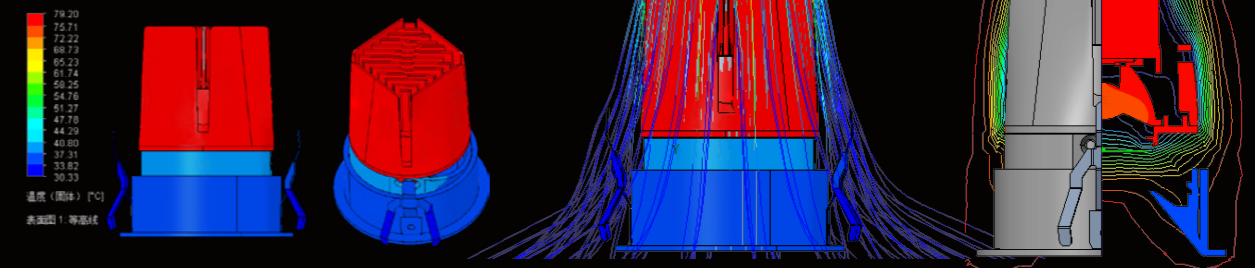

Led Downlight Heat Dissipation Simulation