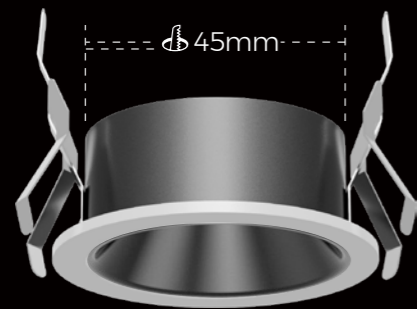

Matches 45 outer rings