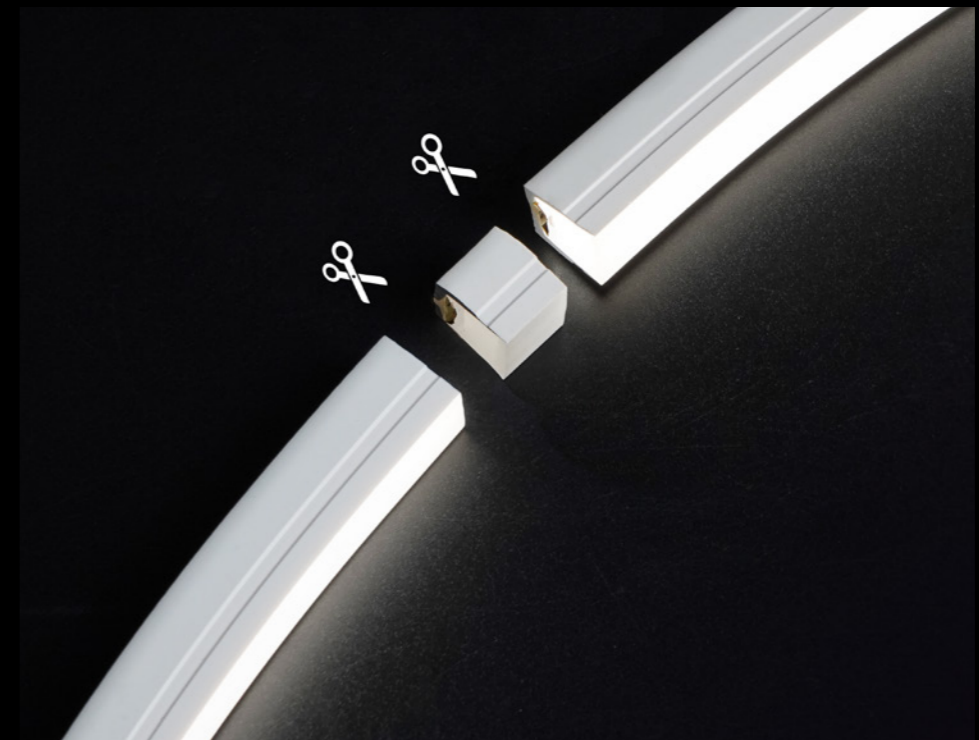

Free cutting