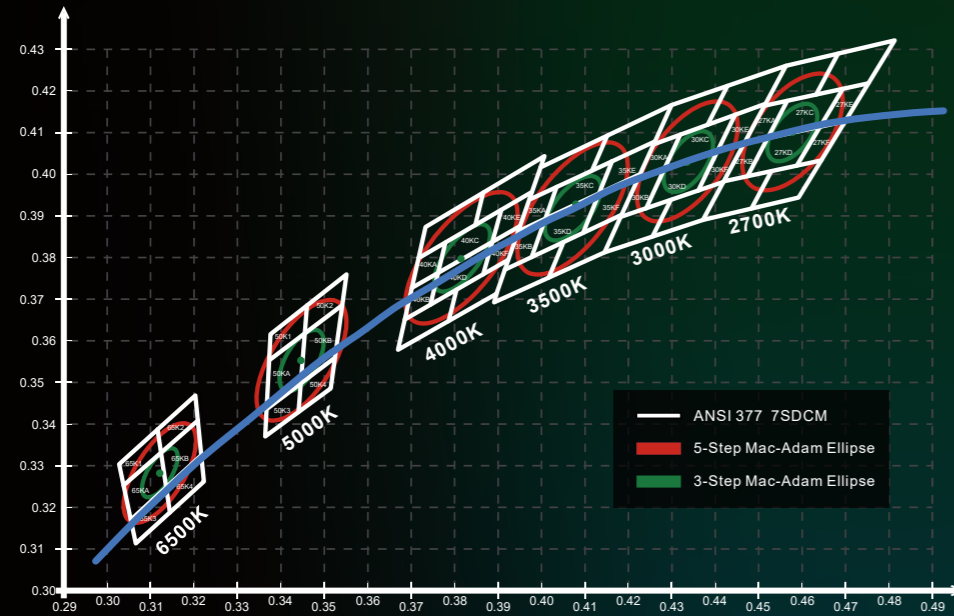

ANSI SDCM $\leq$ 5