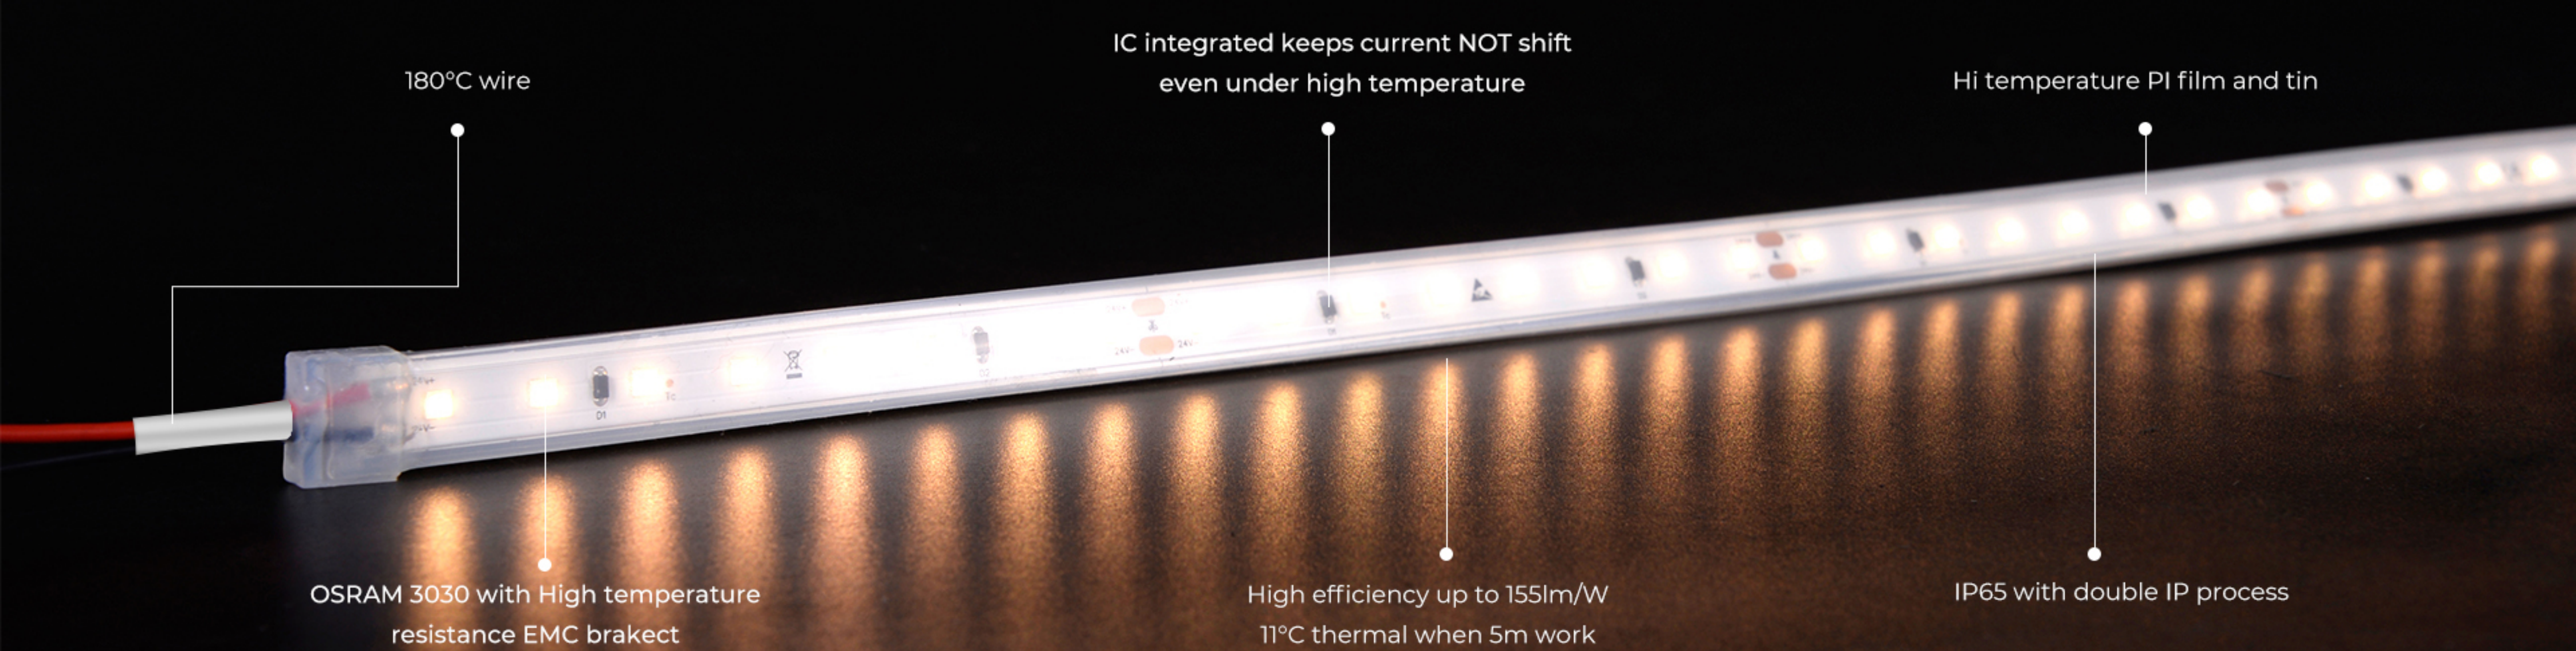

Hi-temp Strip

100°C temperature, 100% quality

IP65 suit for sauna room

5 years warranty
 $t_a \leq 85^\circ\text{C}$

3 years warranty
 $85 < t_a \leq 100^\circ\text{C}$

How is this Hi-temp strip tempered

SDCM ≤ 3 1bin only and forever

Application

Parameter

Model	DC(V)	FPC Width(mm)	Max.W/m	CCT/Color	CRI	LM/m	LEDs/cut	IP	IP process	Note
DS980-24V-10	24	10	4.8	2700K 3000K 4000K 6500K	80/90	750	8/100	IP65	5m	Osram 3030 100° max