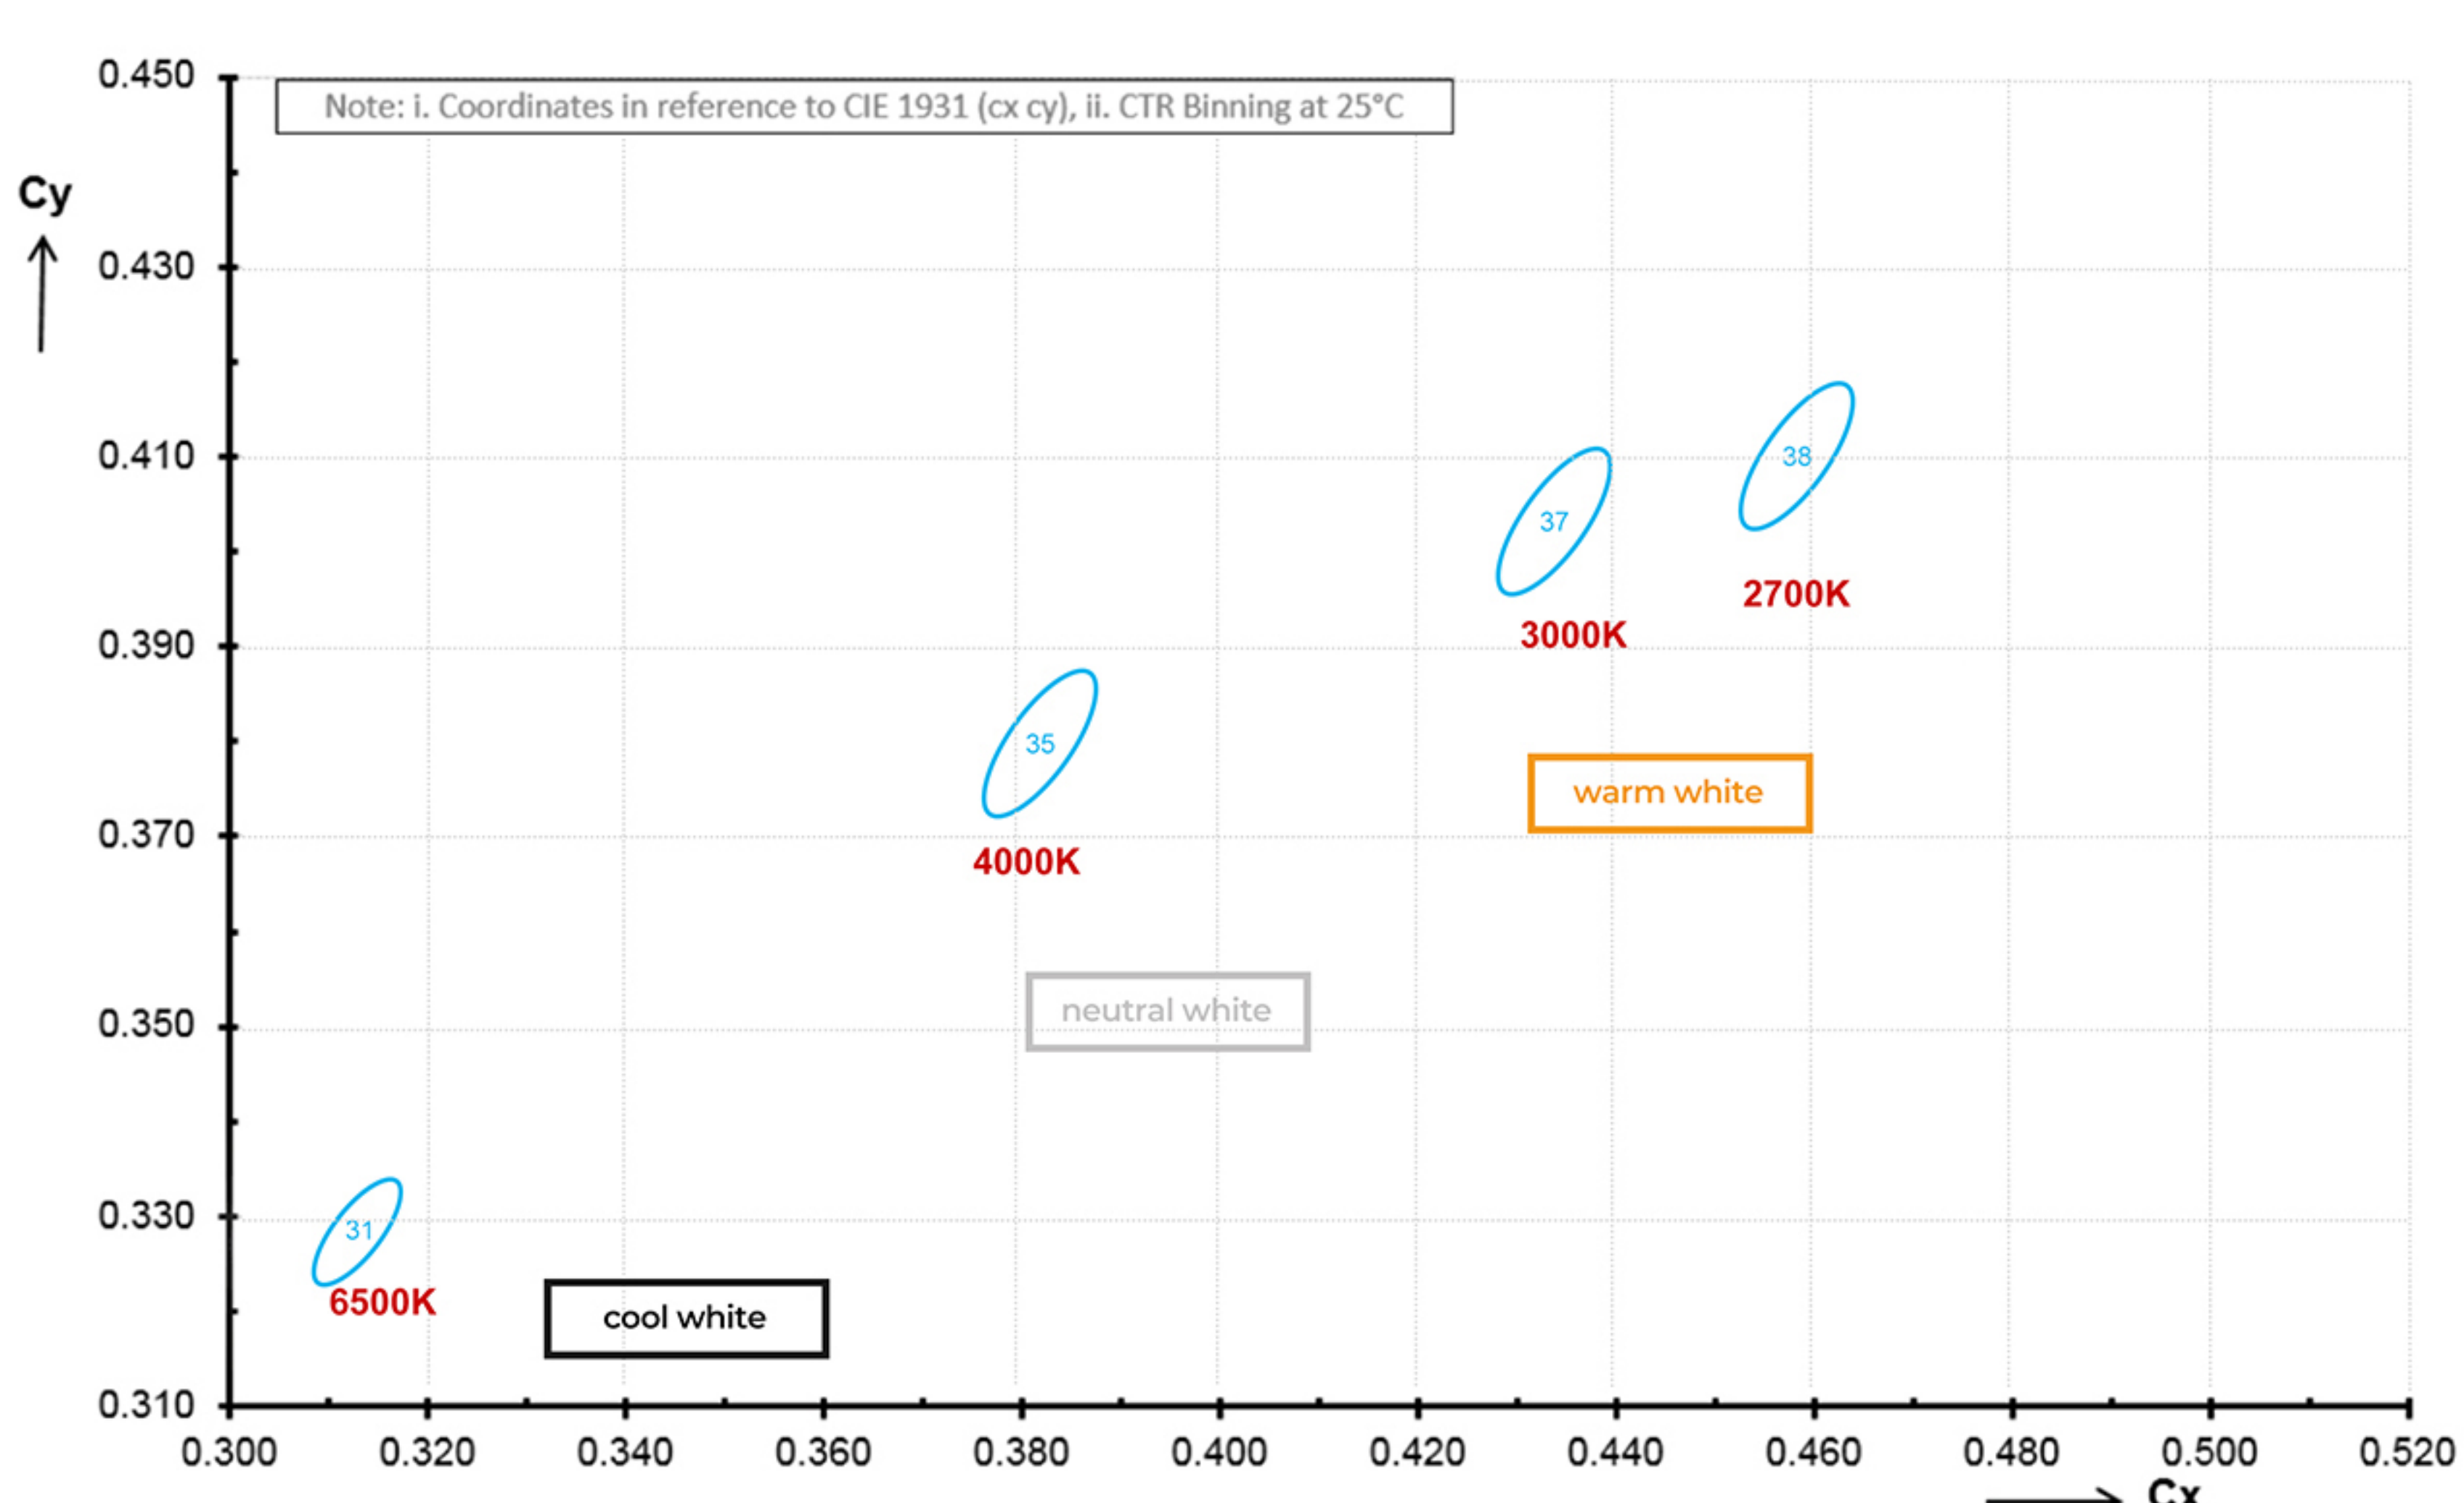

Hi-temp Strip

100°C temperature, 100% quality

IP65 suit for sauna room

5 years warranty
 $t_a \leq 85^\circ\text{C}$

3 years warranty
 $85 < t_a \leq 100^\circ\text{C}$

How is this Hi-temp strip tempered

SDCM ≤ 3 1bin only and forever

Application

Parameter

Model	DC(V)	FPC Width(mm)	Max.W/m	CCT/Color	CRI	LM/m	LEDs/cut	IP	IP process	Note
DS980-24V-10	24	10	4.8	2700K 3000K 4000K 6500K	80/90	750	8/100	IP65	5m	Osram 3030 100° max