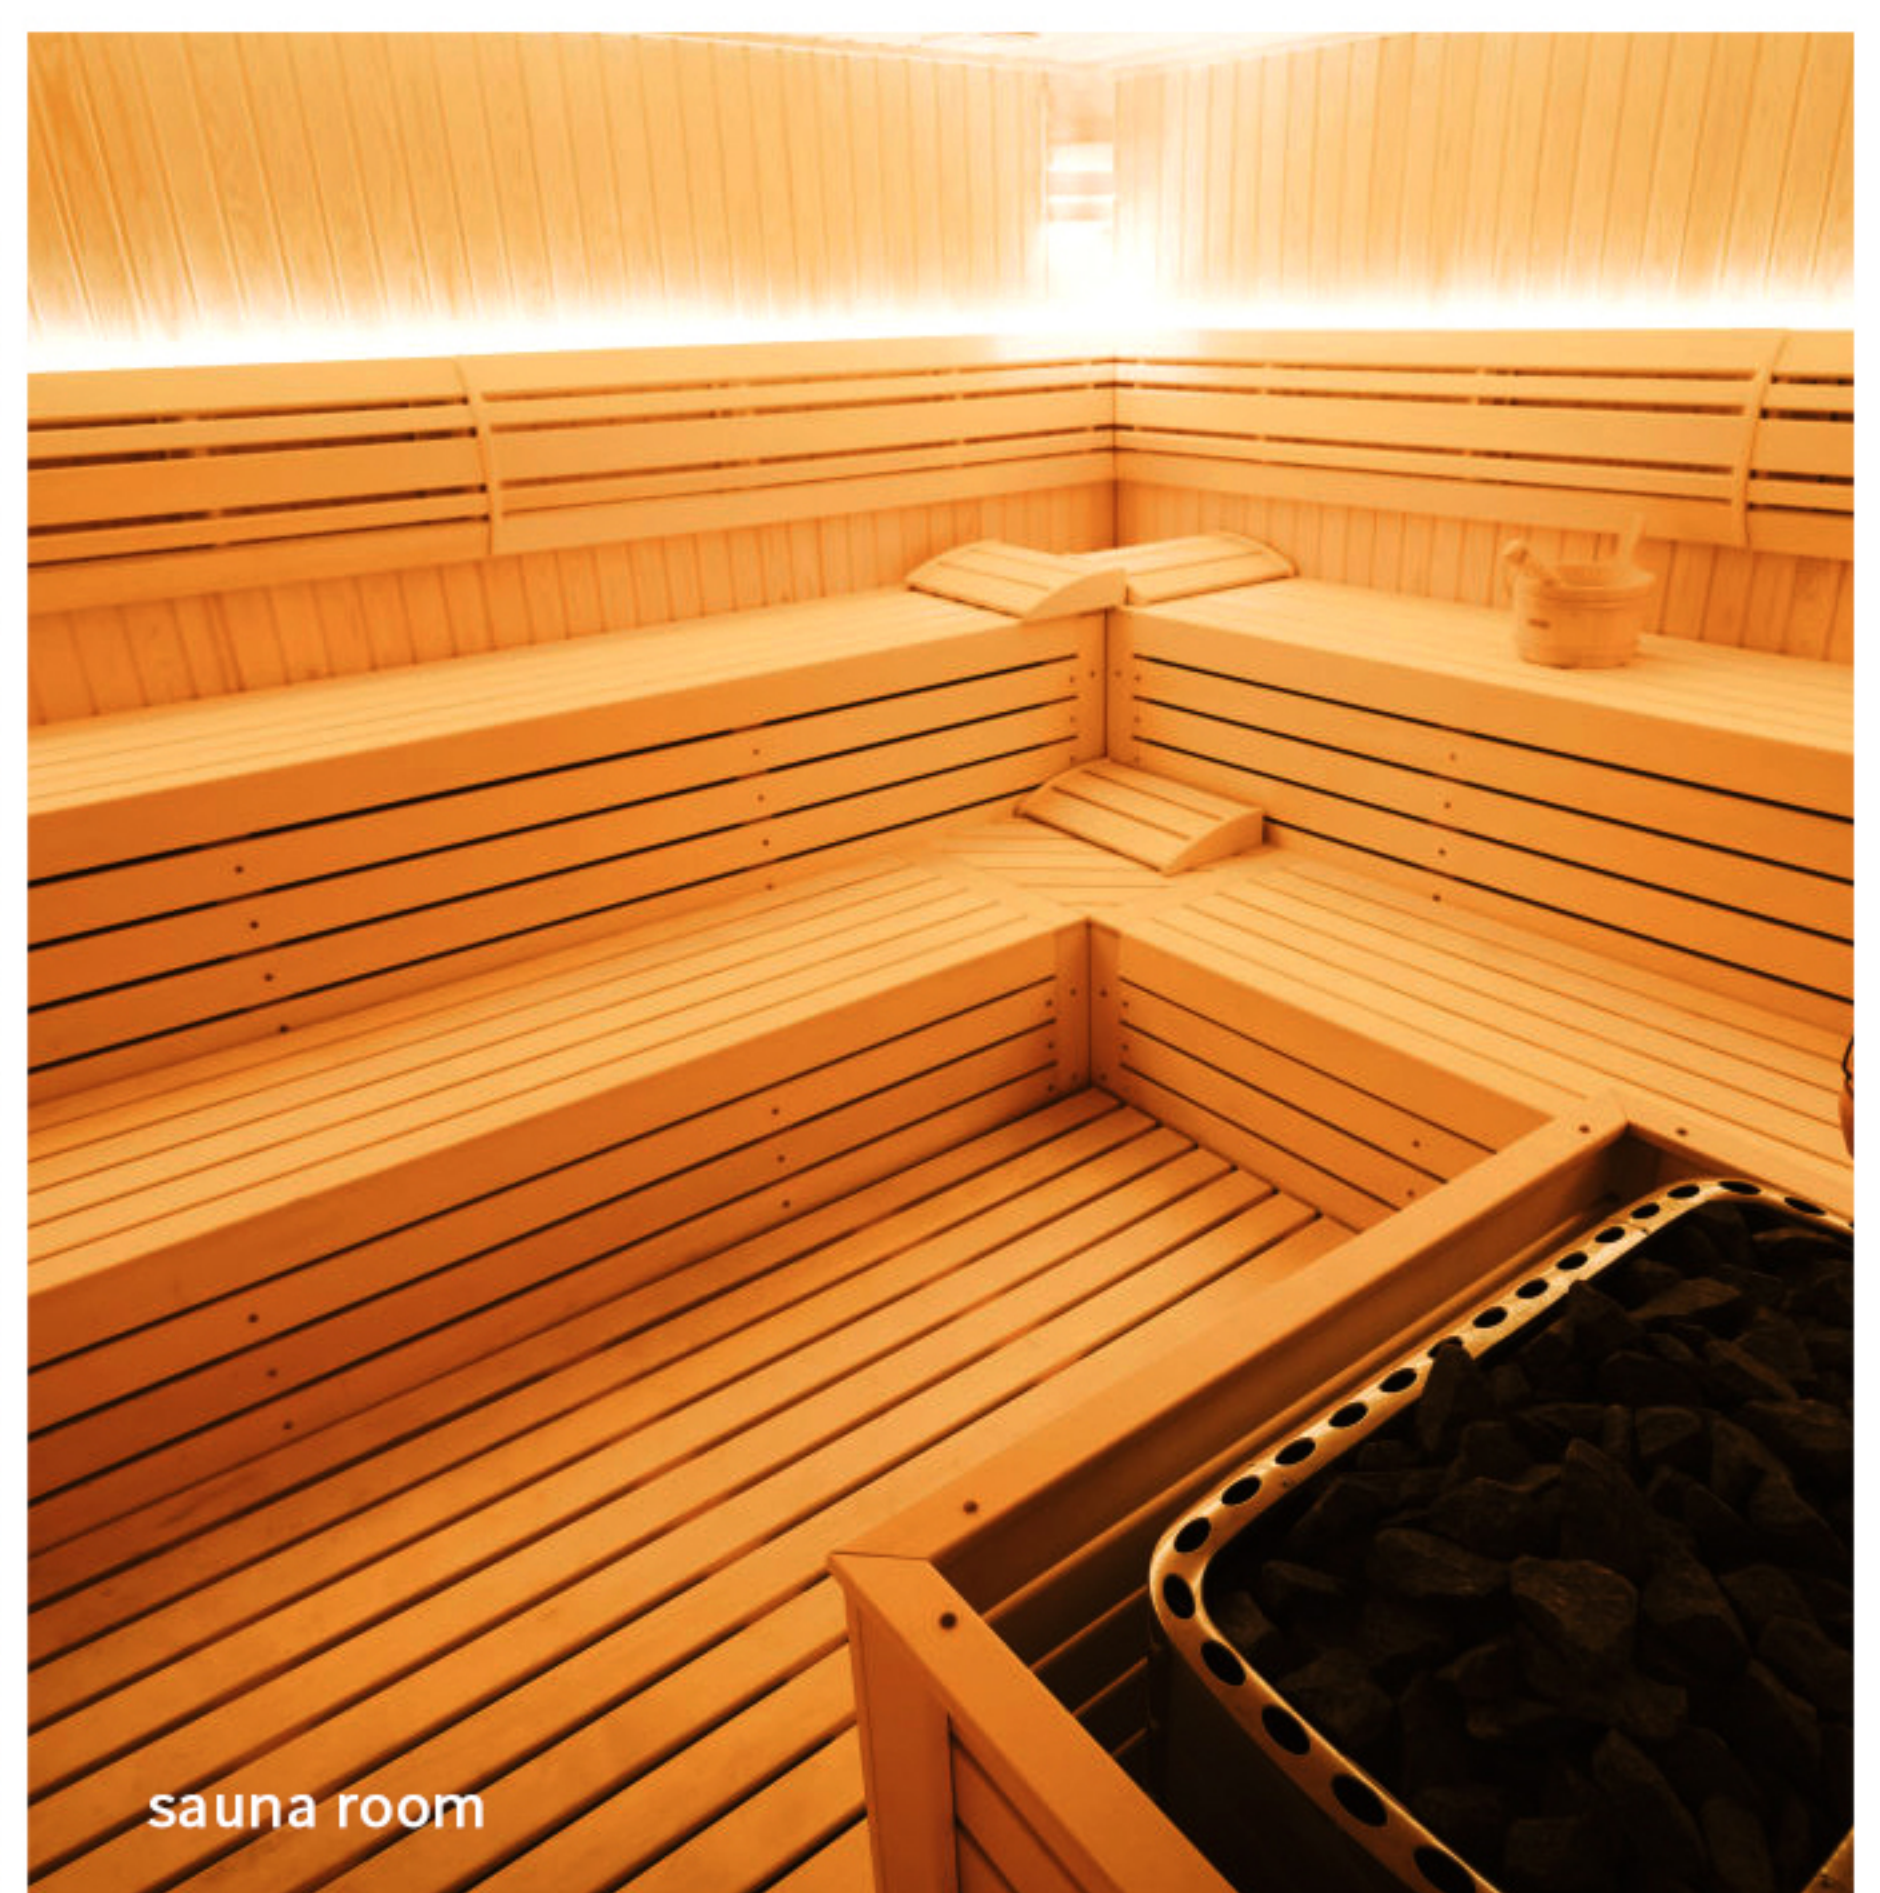

Application

Parameter

Model	DC(V)	FPC Width(mm)	Max.W/m	CCT/Color	CRI	LM/m	LEDs/cut	IP	IP process	Note
DS980-24V-10	24	10	4.8	2700K 3000K 4000K 6500K	80/90	750	8/100	IP65	5m	Osram 3030 100° max