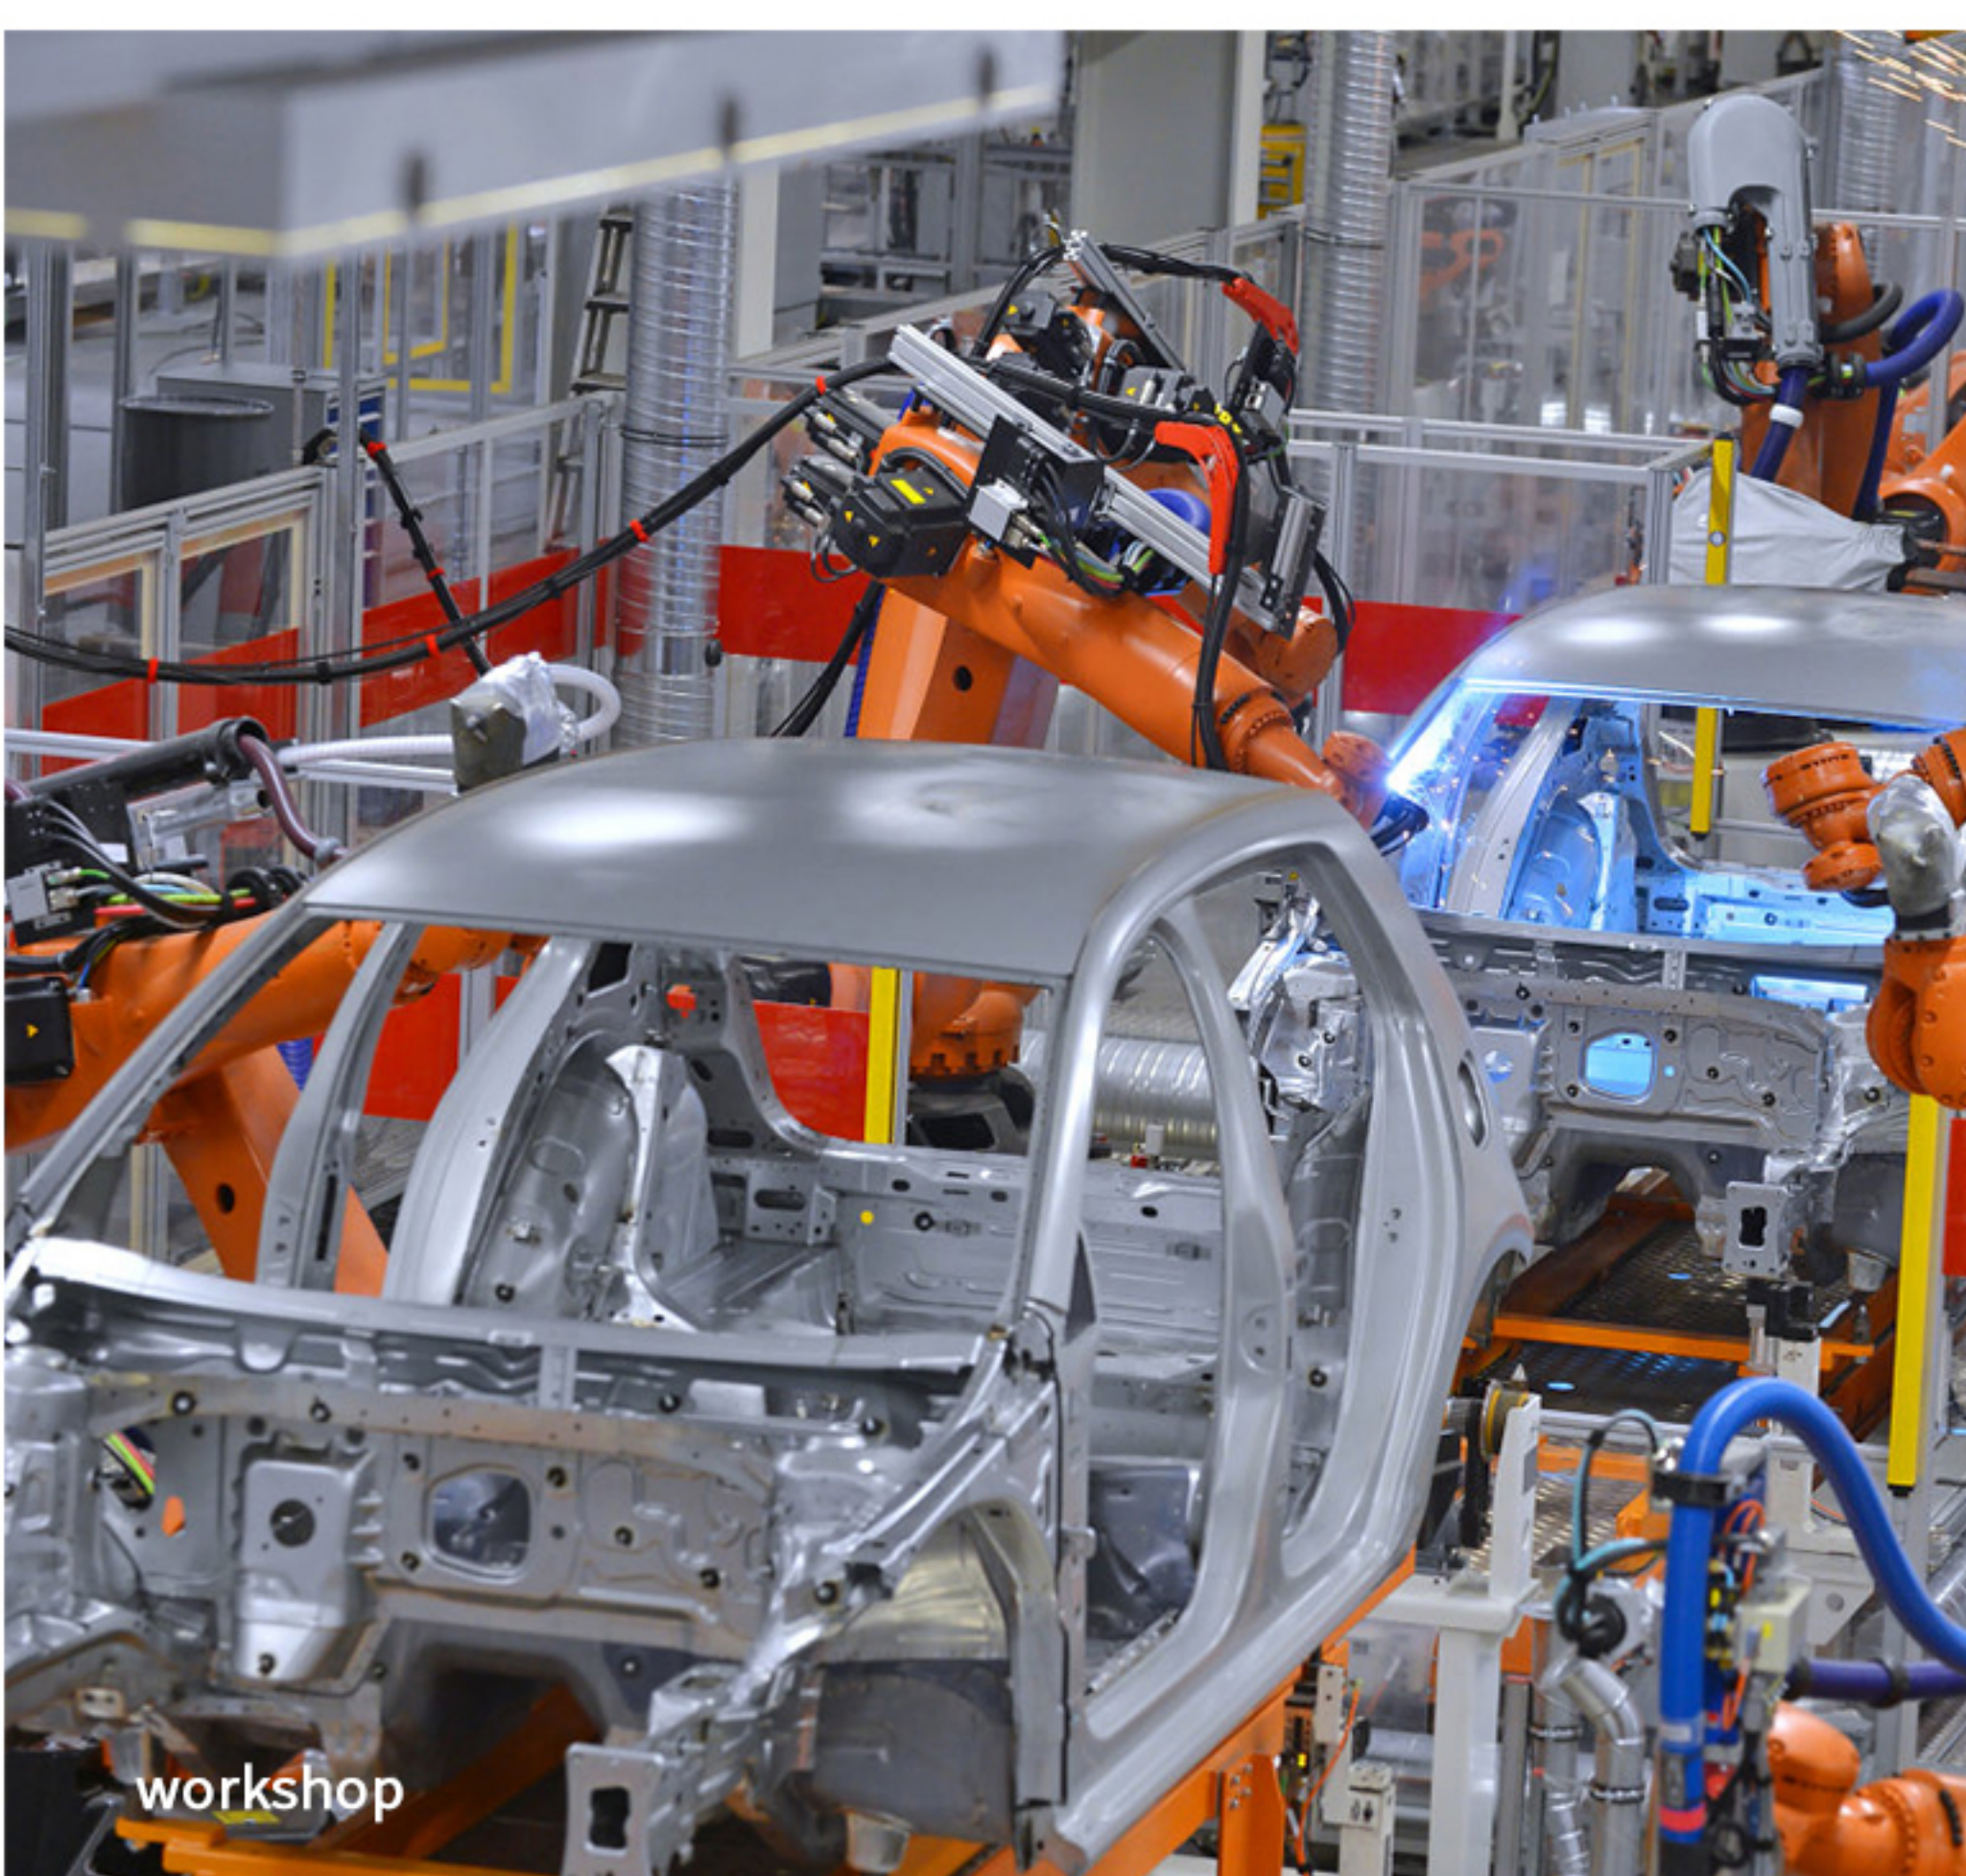

Application

Parameter

Model	DC(V)	FPC Width(mm)	Max.W/m	CCT/Color	CRI	LM/m	LEDs/cut	IP	IP process	Note
DS980-24V-10	24	10	4.8	2700K 3000K 4000K 6500K	80/90	750	8/100	IP65	5m	Osram 3030 100° max