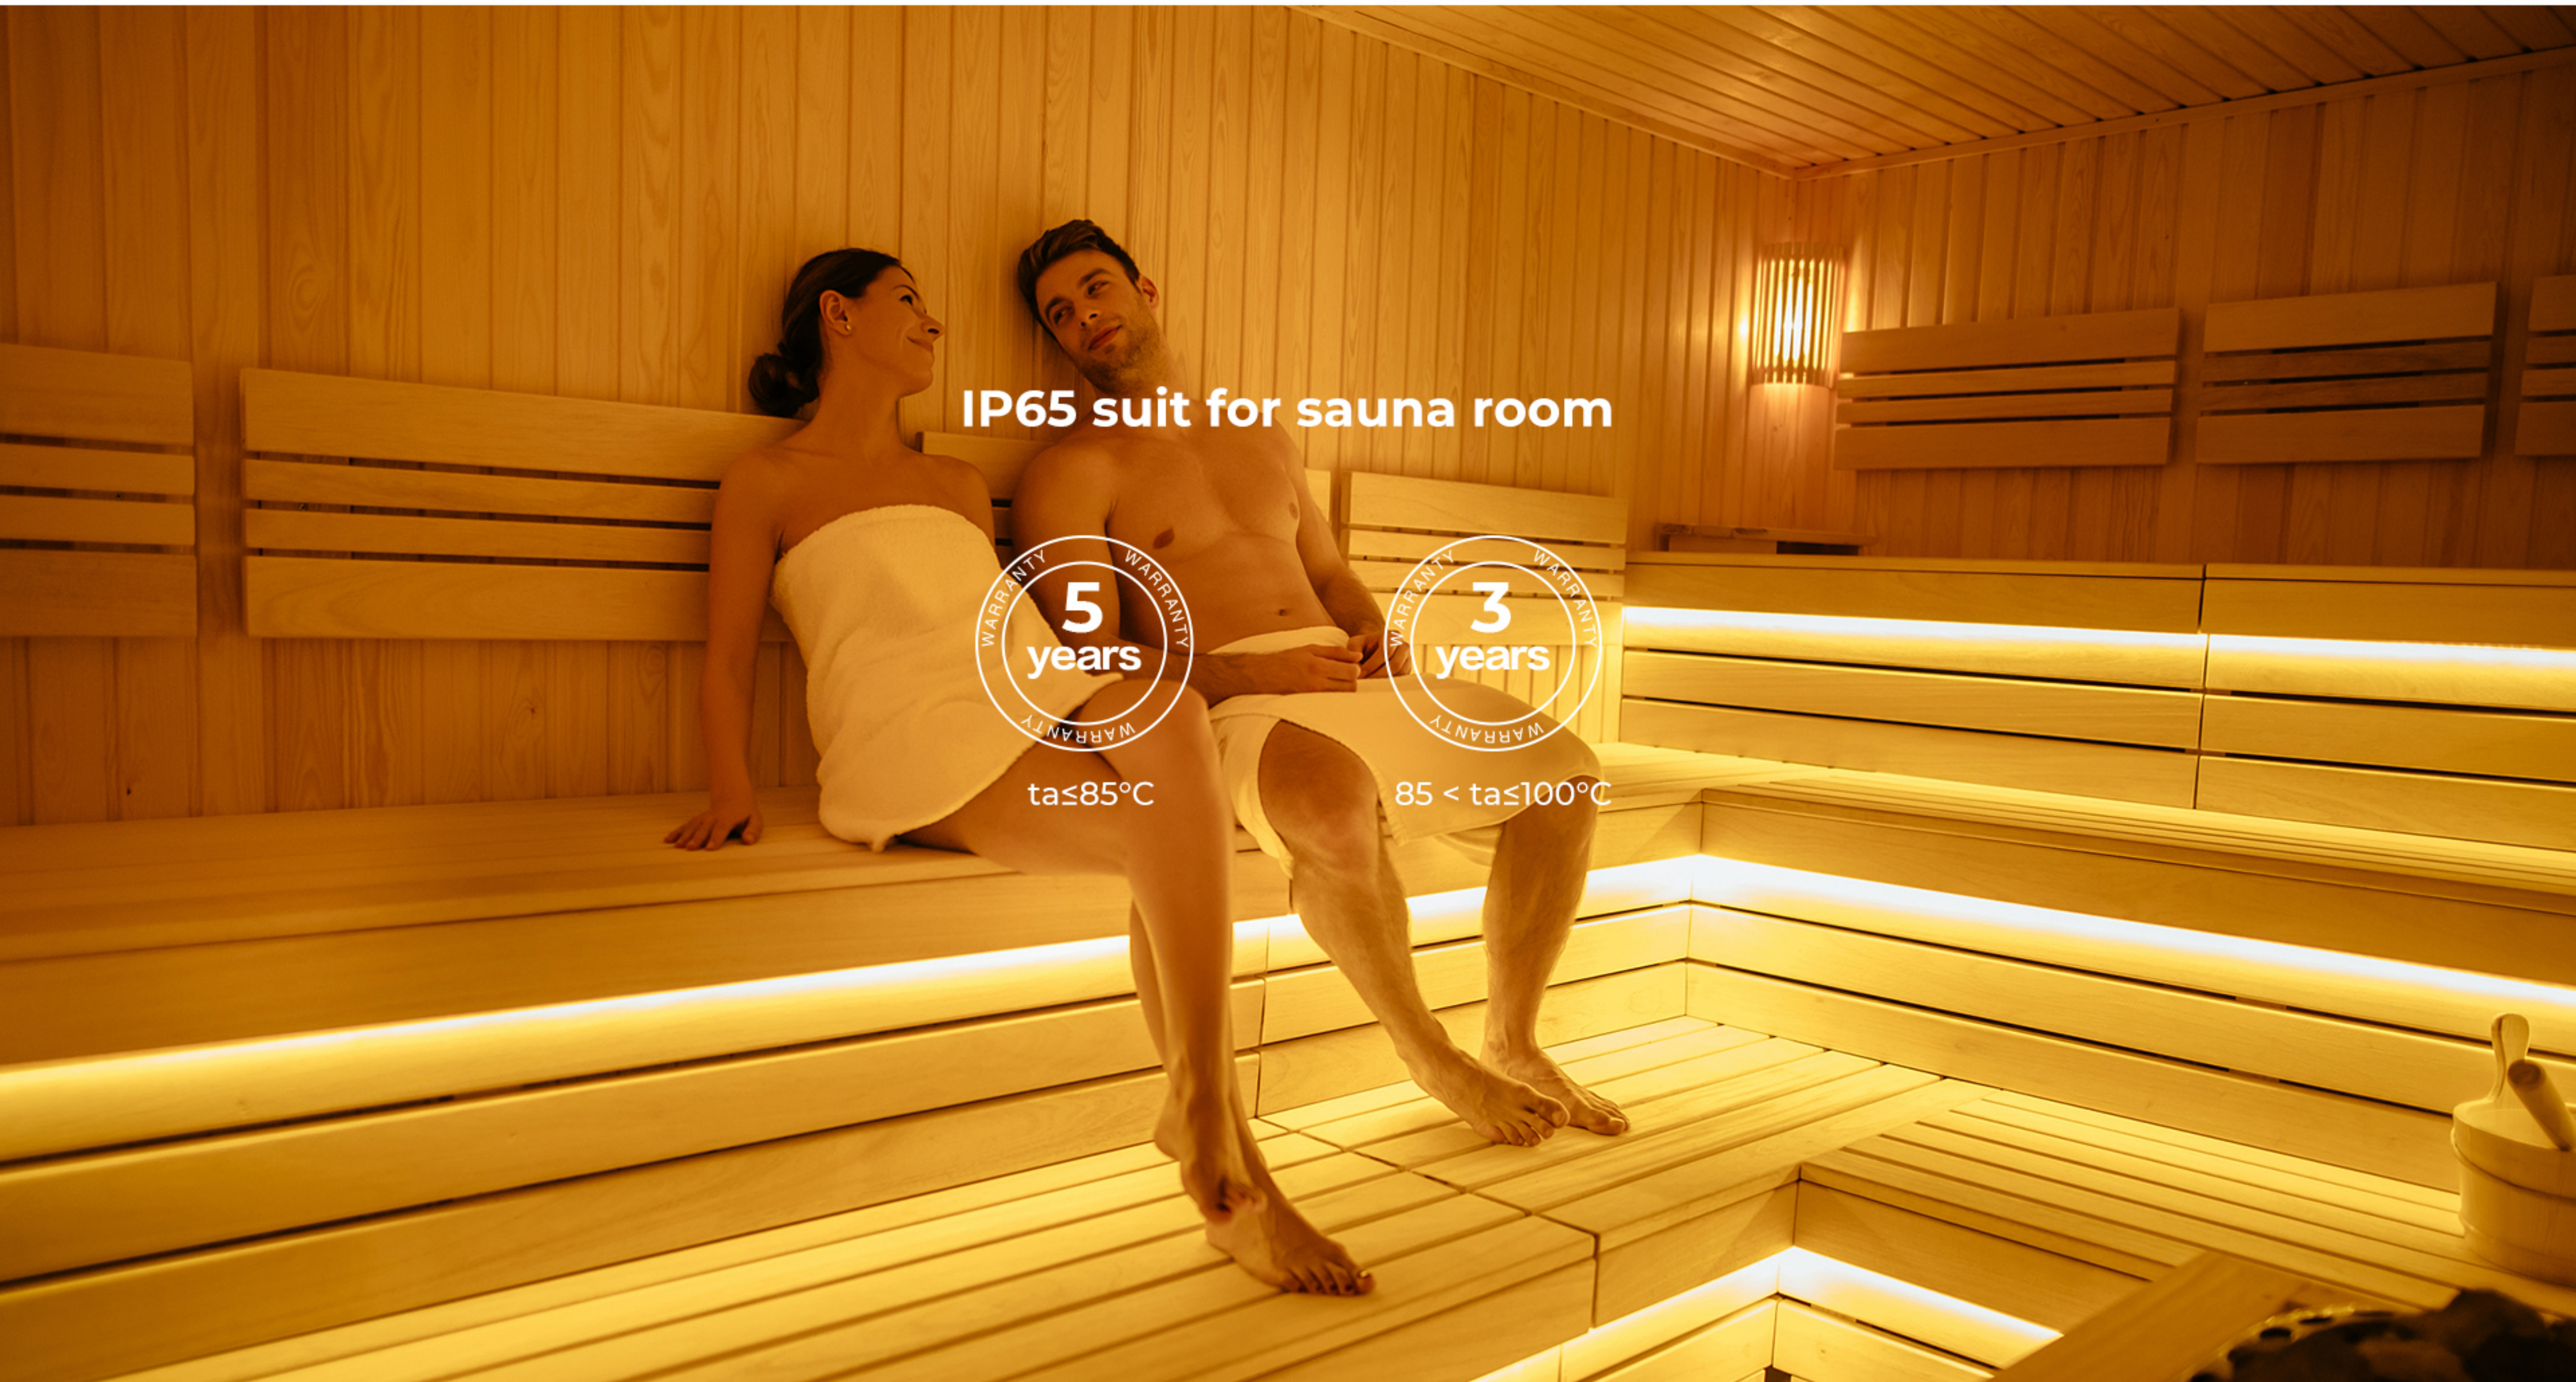

Hi-temp Strip

100°C temperature, 100% quality

IP65 suit for sauna room

5 years warranty
 $t_a \leq 85^\circ\text{C}$

3 years warranty
 $85 < t_a \leq 100^\circ\text{C}$

How is this Hi-temp strip tempered

SDCM ≤ 3 1bin only and forever

Application

Parameter

Model	DC(V)	FPC Width(mm)	Max.W/m	CCT/Color	CRI	LM/m	LEDs/cut	IP	IP process	Note
DS980-24V-10	24	10	4.8	2700K 3000K 4000K 6500K	80/90	750	8/100	IP65	5m	Osram 3030 100° max